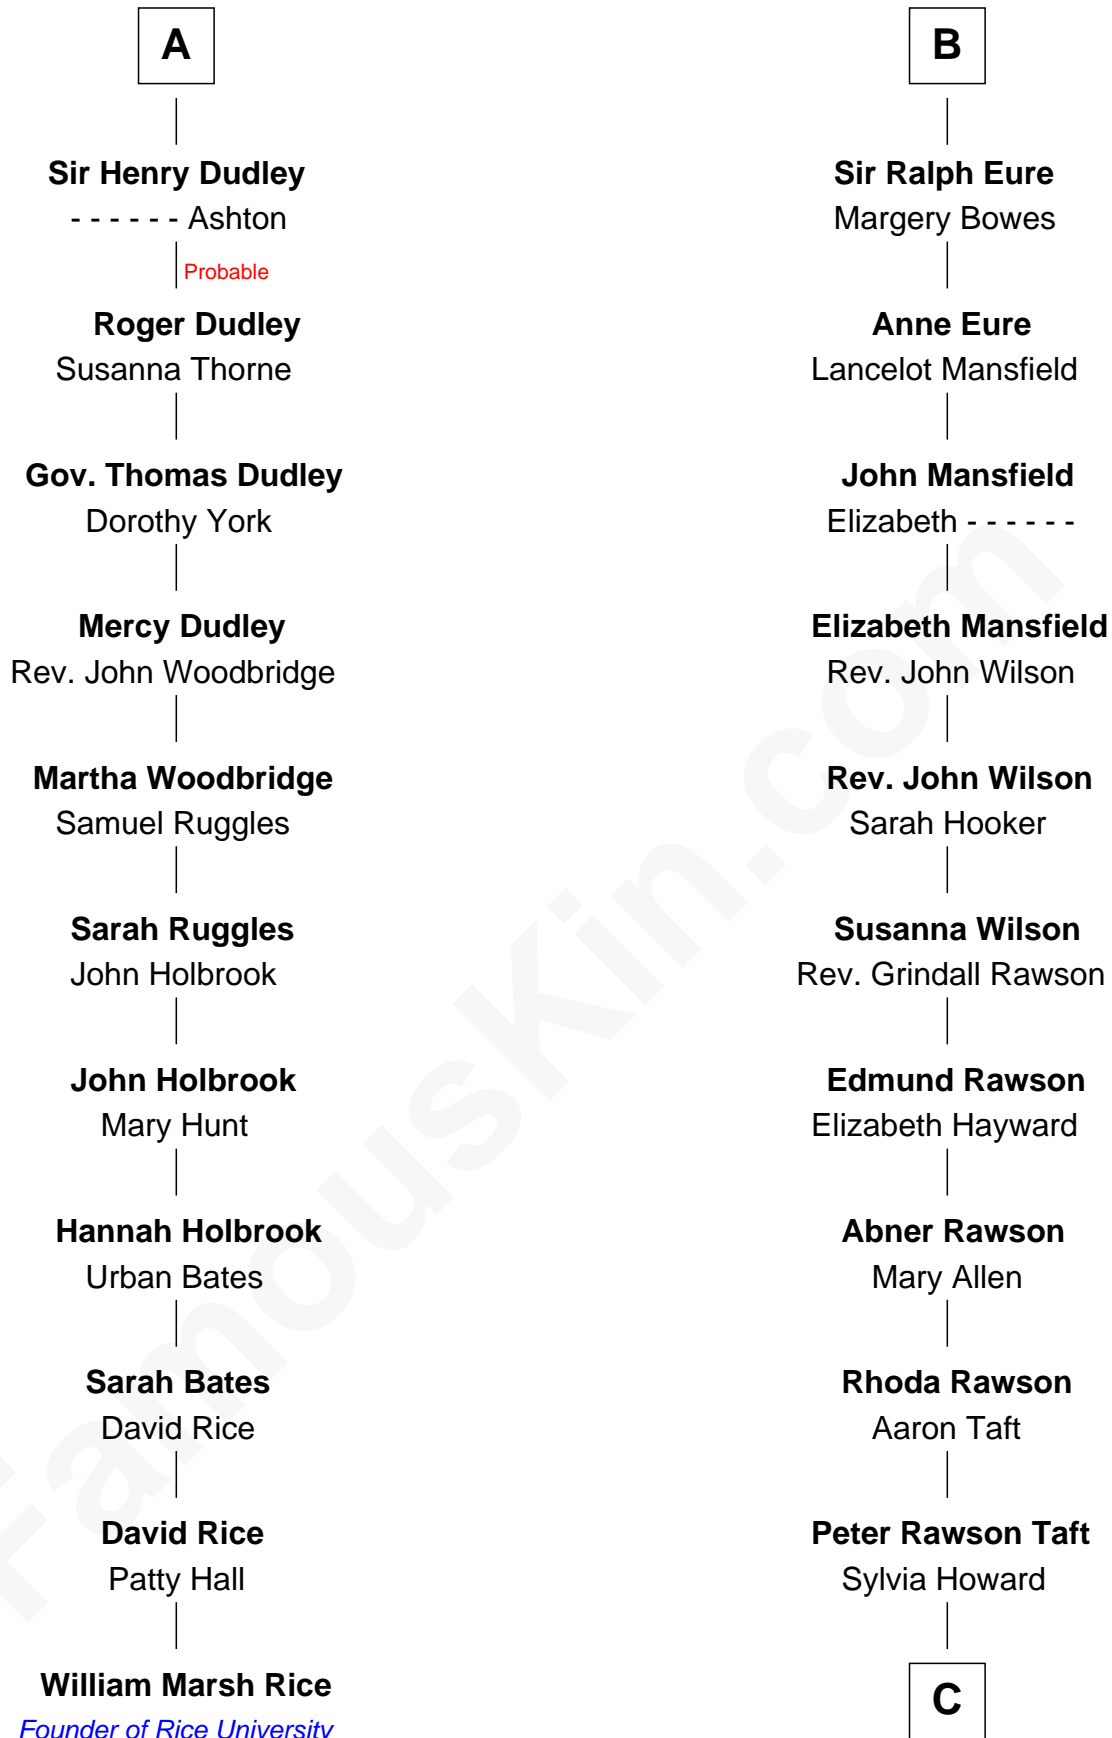

FamousKin.com Relationship Chart of

William Marsh Rice

Founder of Rice University

17th cousin 1 time removed of

William Howard Taft

27th U.S. President

Sir William de Ros
Margery de Badlesmere

Thomas de Ros
Beatrice de Stafford

Margaret de Ros
Sir Reynold Grey

Margaret Grey
Sir William Bonville

William Bonville
Elizabeth Harington

William Bonville
Katherine Neville

Cecily Bonville
Thomas Grey

Cecily Grey
Sir John Sutton

A

Maud de Roos
John de Welles

John de Welles
Eleanor de Mowbray

Eudo de Welles
Maud de Greystoke

Sir Lionel de Welles
Joan de Waterton

Cecily de Welles
Sir Robert Willoughby

Sir Christopher Willoughby
Margaret Jenney

Elizabeth Willoughby
Sir William Eure

B

C

Alphonso Taft
Louisa Maria Torrey

William Howard Taft
27th U.S. President

FamousKin.com