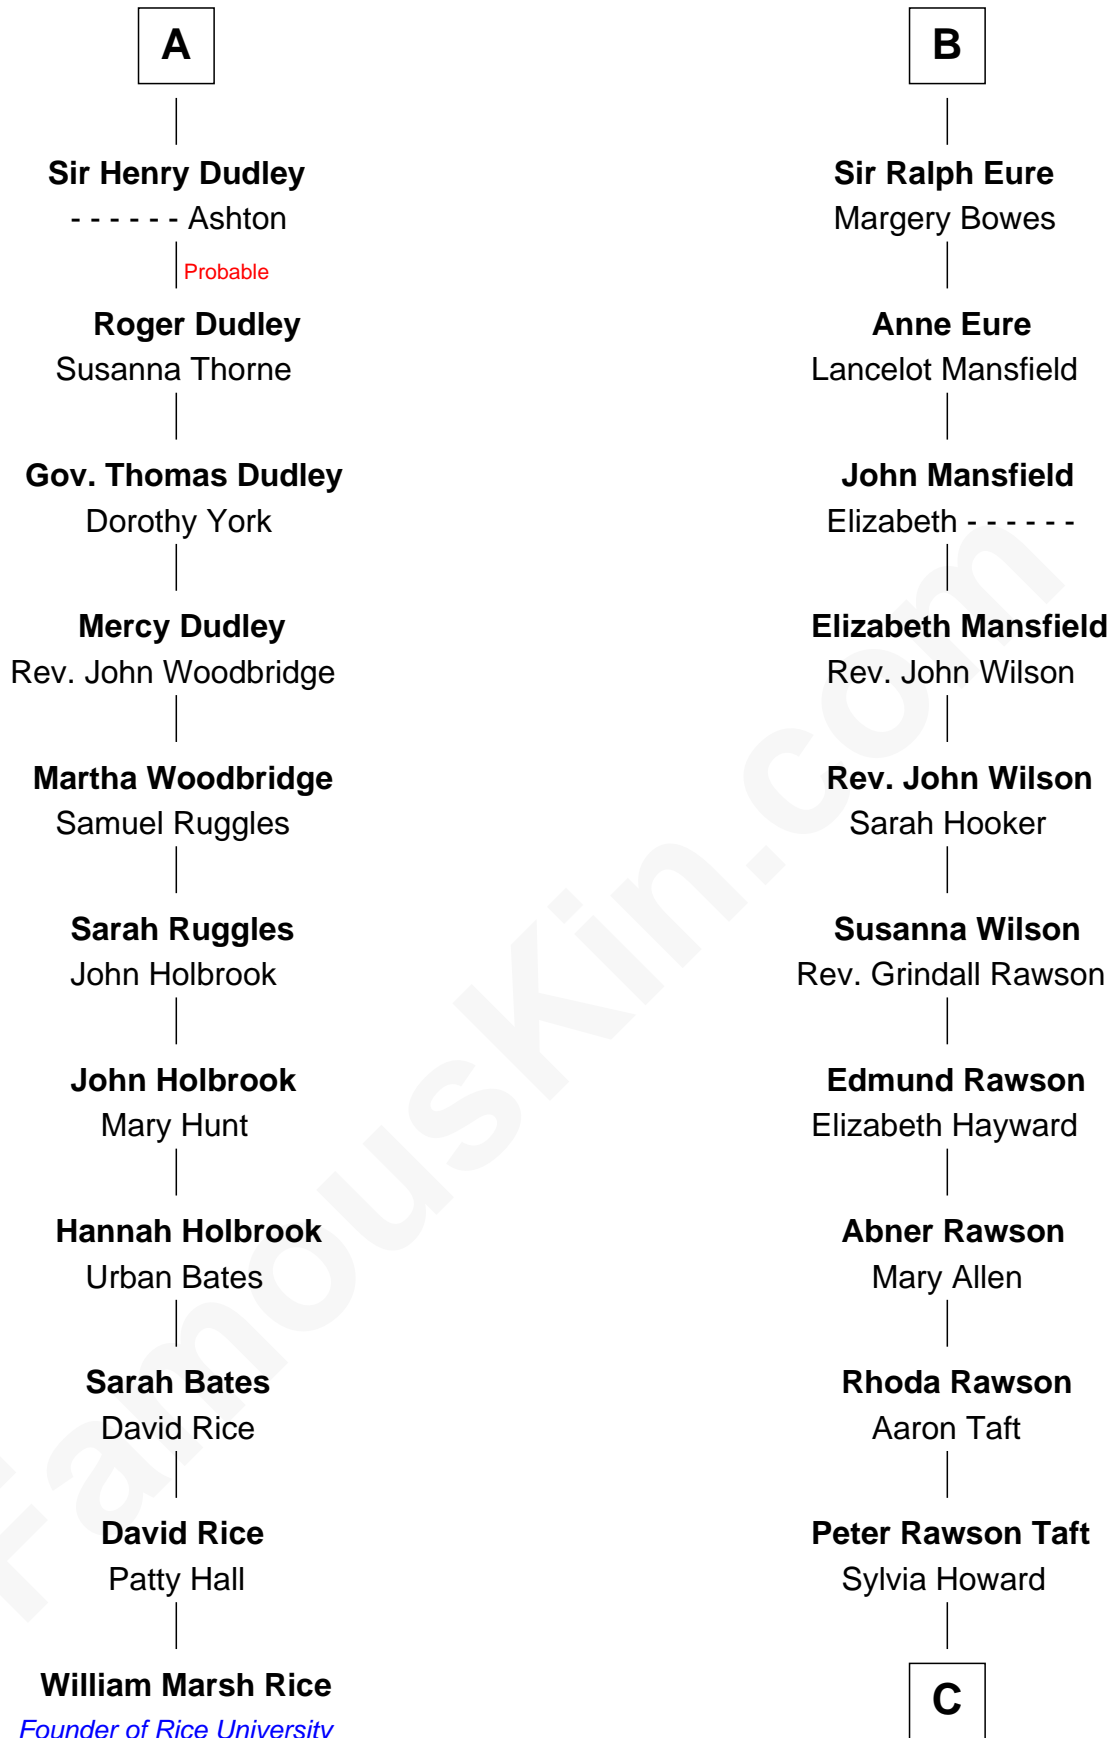

# FamousKin.com Relationship Chart of

**William Marsh Rice**

*Founder of Rice University*

17th cousin 1 time removed of

**William Howard Taft**

*27th U.S. President*

**Ralph de Stafford**

Margaret de Audley

**William Bonville**

Katherine Neville

**Cecily Bonville**

Thomas Grey

**Cecily Grey**

Sir John Sutton

**A**

**Sir Hugh de Stafford**

Anne Gascoigne

**Muriel Hastings**

Sir Ralph Eure

**Sir William Eure**

Elizabeth Willoughby

**B**

C

Alphonso Taft  
Louisa Maria Torrey

William Howard Taft  
*27th U.S. President*

FamousKin.com