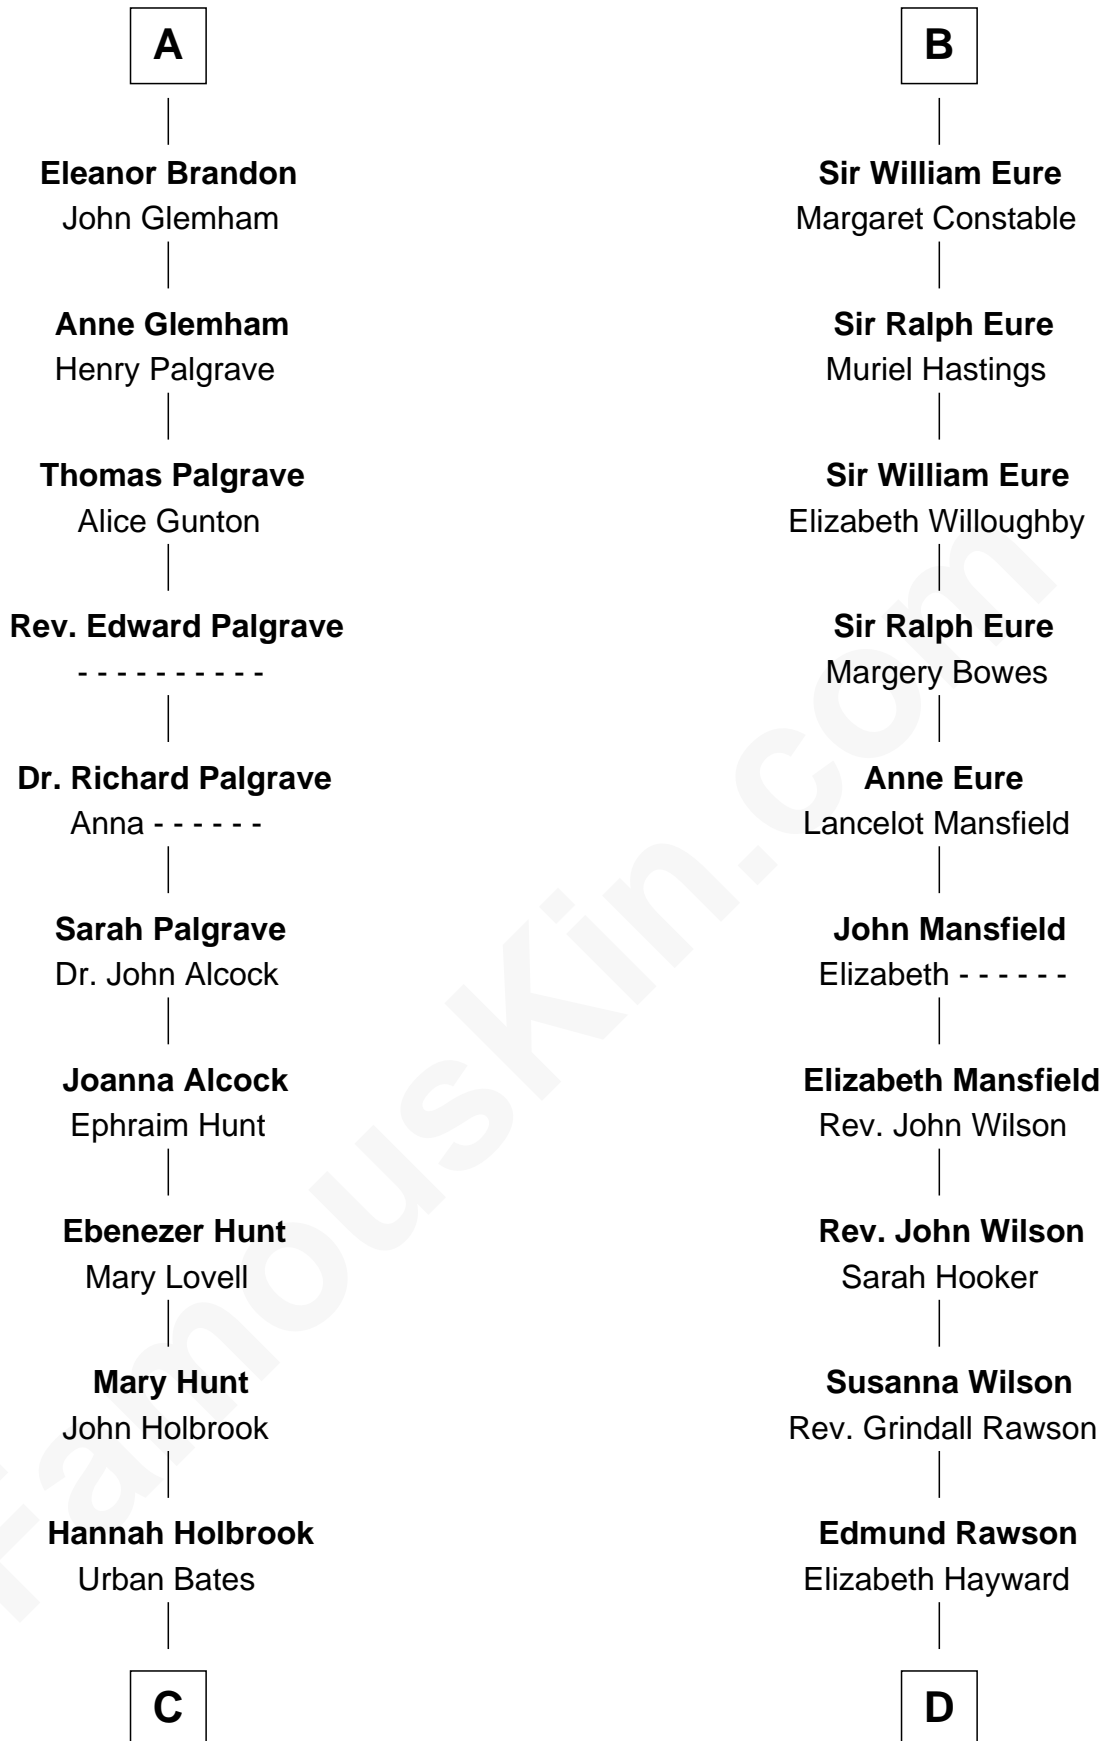

FamousKin.com Relationship Chart of

William Marsh Rice
Founder of Rice University

19th cousin 2 times removed of

William Howard Taft
27th U.S. President

Sir Humphrey de Bohun
Eleanor de Braiose

C

Sarah Bates

David Rice

David Rice

Patty Hall

William Marsh Rice

Founder of Rice University

D

Abner Rawson

Mary Allen

Rhoda Rawson

Aaron Taft

Peter Rawson Taft

Sylvia Howard

Alphonso Taft

Louisa Maria Torrey

William Howard Taft

27th U.S. President