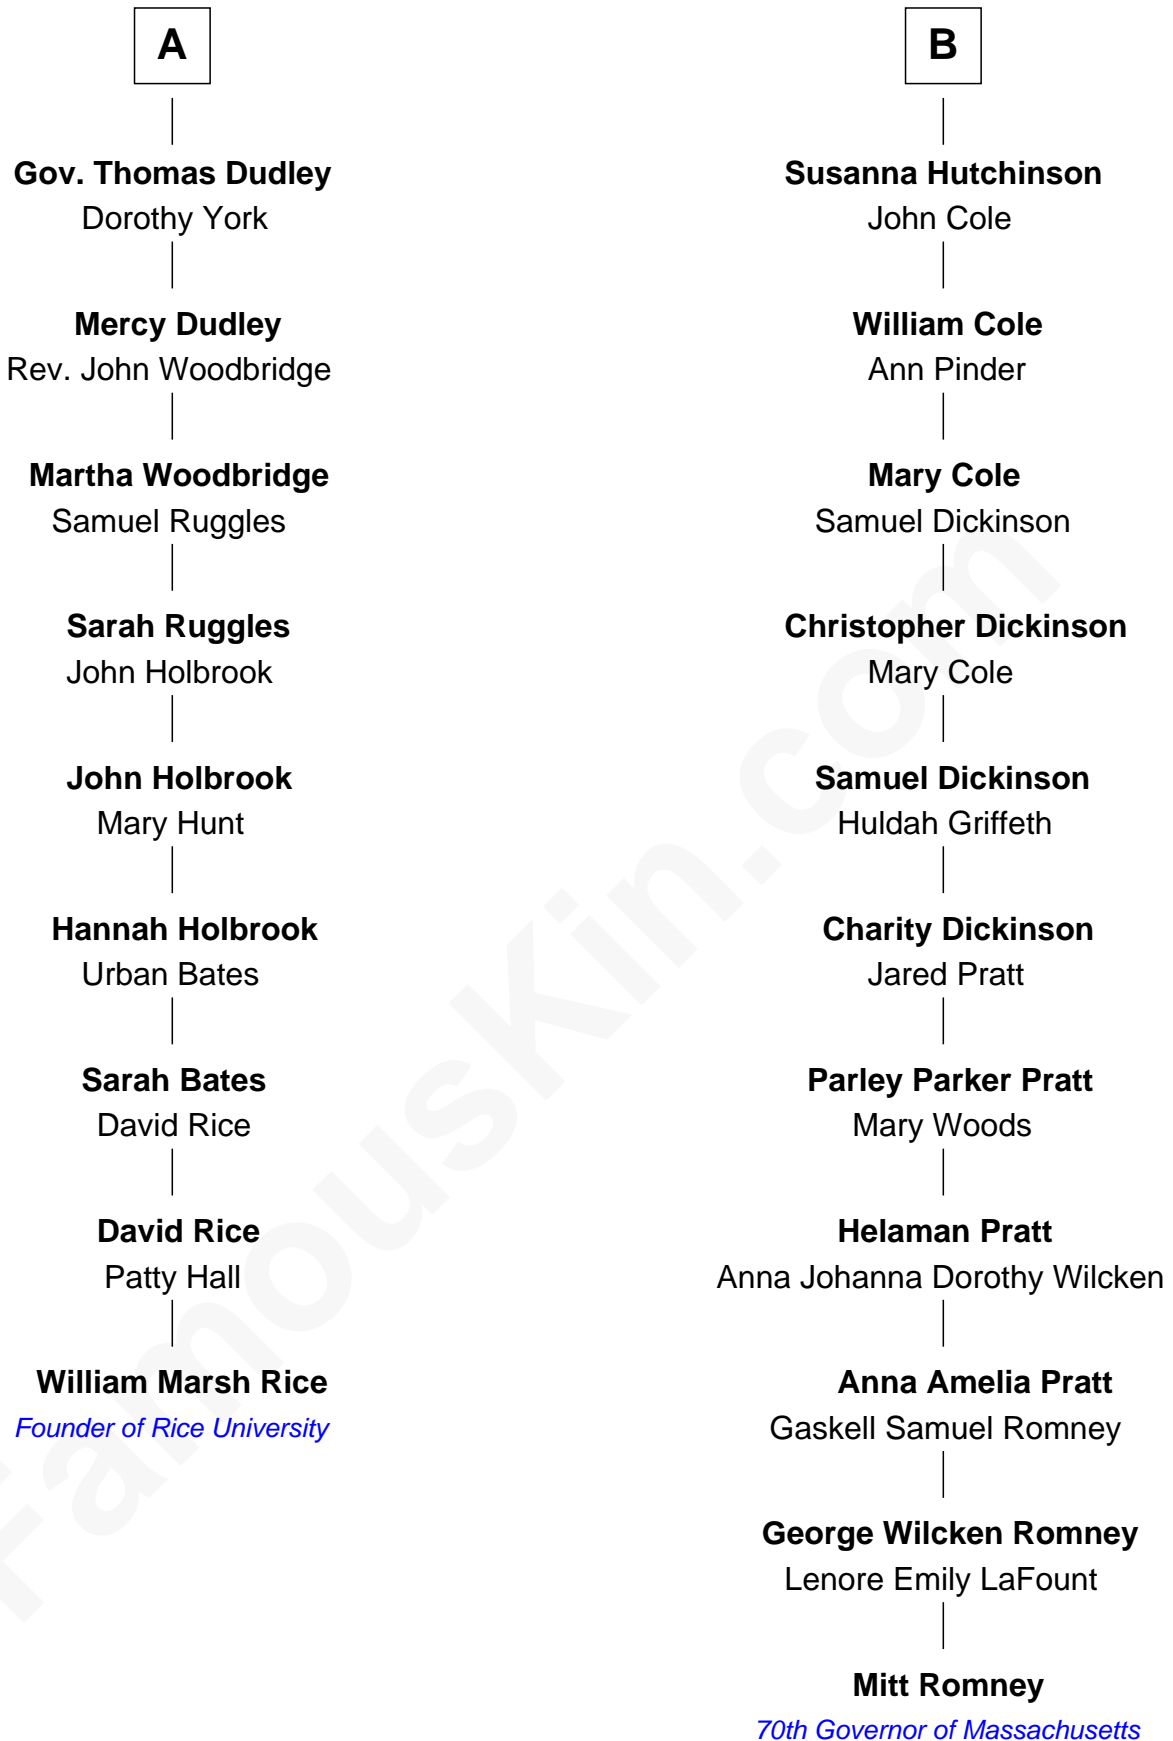

FamousKin.com Relationship Chart of

William Marsh Rice

Founder of Rice University

15th cousin 2 times removed of

Mitt Romney

70th Governor of Massachusetts

Sir Walter Blount

Sancha de Ayala

Constance Blount

Sir John Sutton

Sir John Sutton

Elizabeth Berkeley

Sir Edmund Sutton

Joyce Tiptoft

Sir Edward Sutton

Cecily Willoughby

Sir Thomas Blount

Margaret de Gresley

Sir Thomas Blount

Agnes Hawley

Anne Blount

William Marbury

Robert Marbury

Katherine Williamson

William Marbury

Agnes Lenton

Rev. Francis Marbury

Bridget Dryden

Anne Marbury

William Hutchinson

B

Mitt Romney photo by [Gage Skidmore](#) (CC BY-SA 3.0)