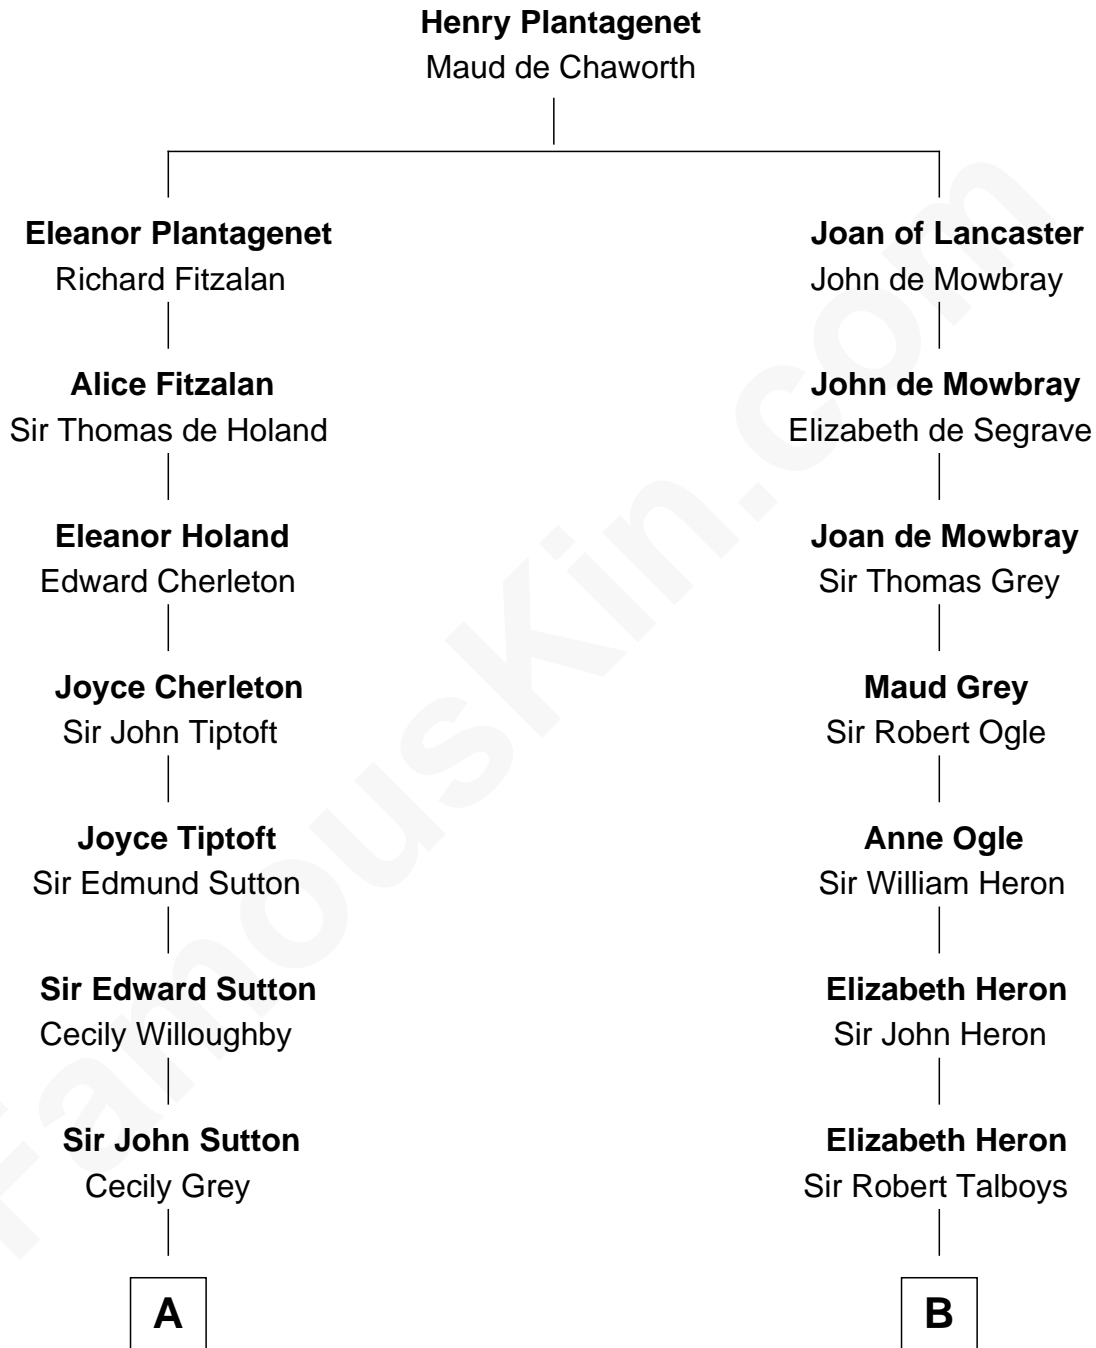

**FamousKin.com**  
**Relationship Chart of**  
**William Marsh Rice**  
*Founder of Rice University*

**17th cousin 4 times removed of**  
**Mitt Romney**  
*70th Governor of Massachusetts*

**C**

**Clarissa Minerva Duzette**

Lewis Robison

**Charles Edward Robison**

Rosetta Mary Berry

**Alma Luella Robison**

Harold Arundel LaFount

**Lenore Emily LaFount**

George Wilcken Romney

**Mitt Romney**

*70th Governor of Massachusetts*