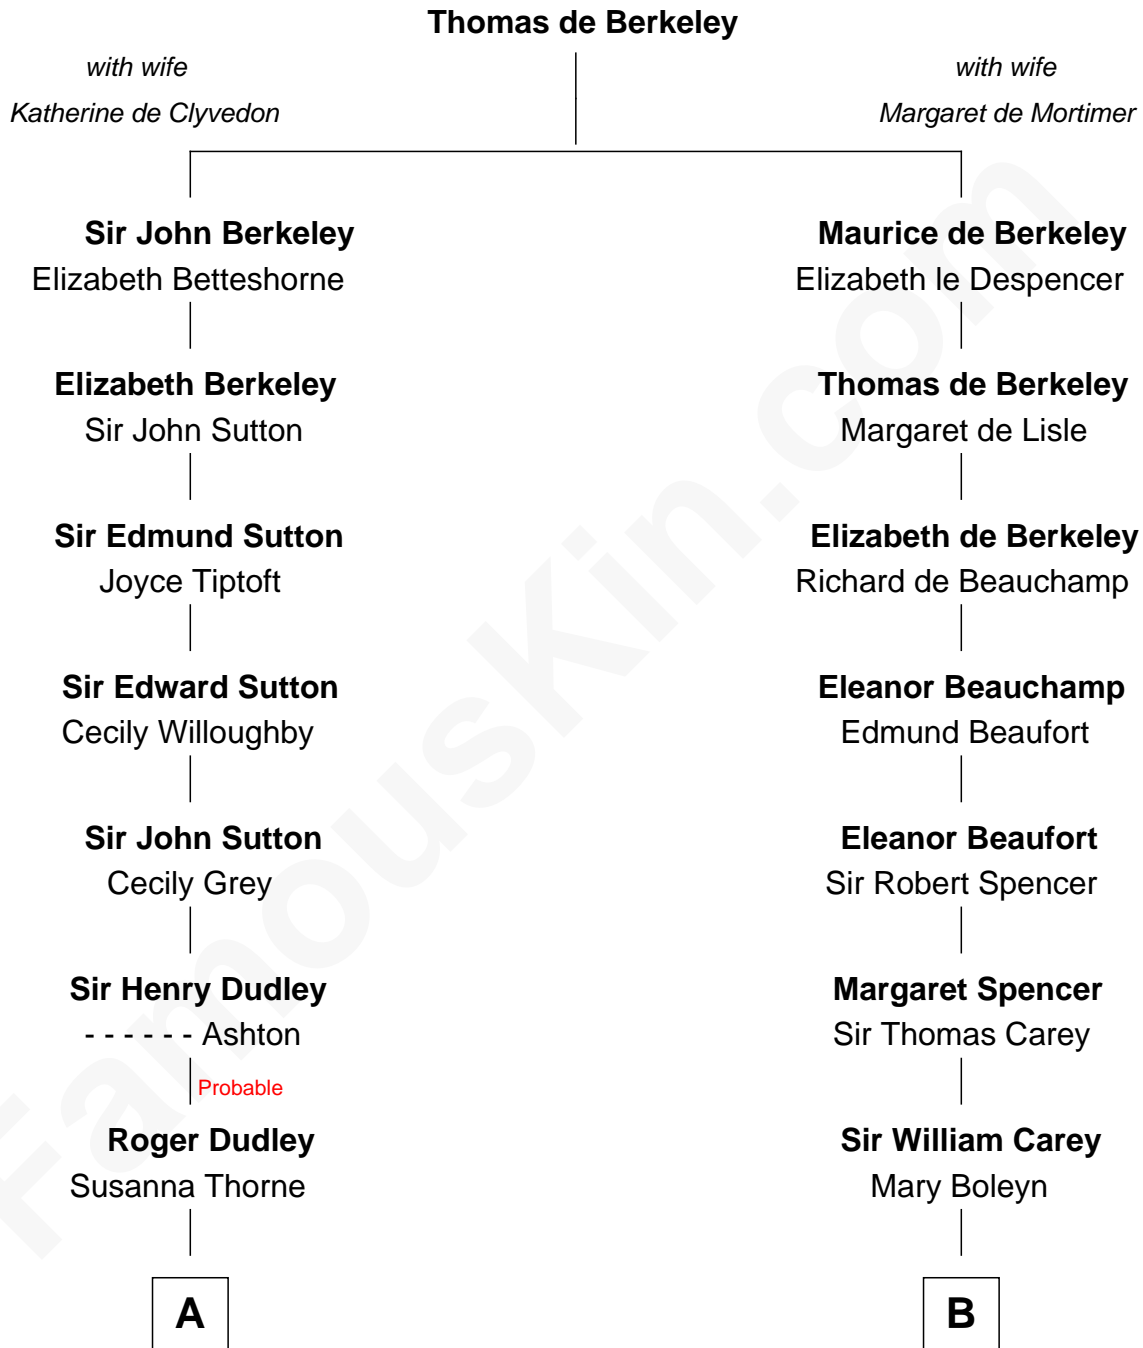

**FamousKin.com**  
**Relationship Chart of**  
**William Marsh Rice**  
*Founder of Rice University*

15th cousin 3 times removed of

**John D. Rockefeller**  
*Founder of the Standard Oil Company*

**C**

|  
**William Avery Rockefeller**

Eliza Davison

|  
**John D. Rockefeller**

*Founder of the Standard Oil Company*

FamousKin.com