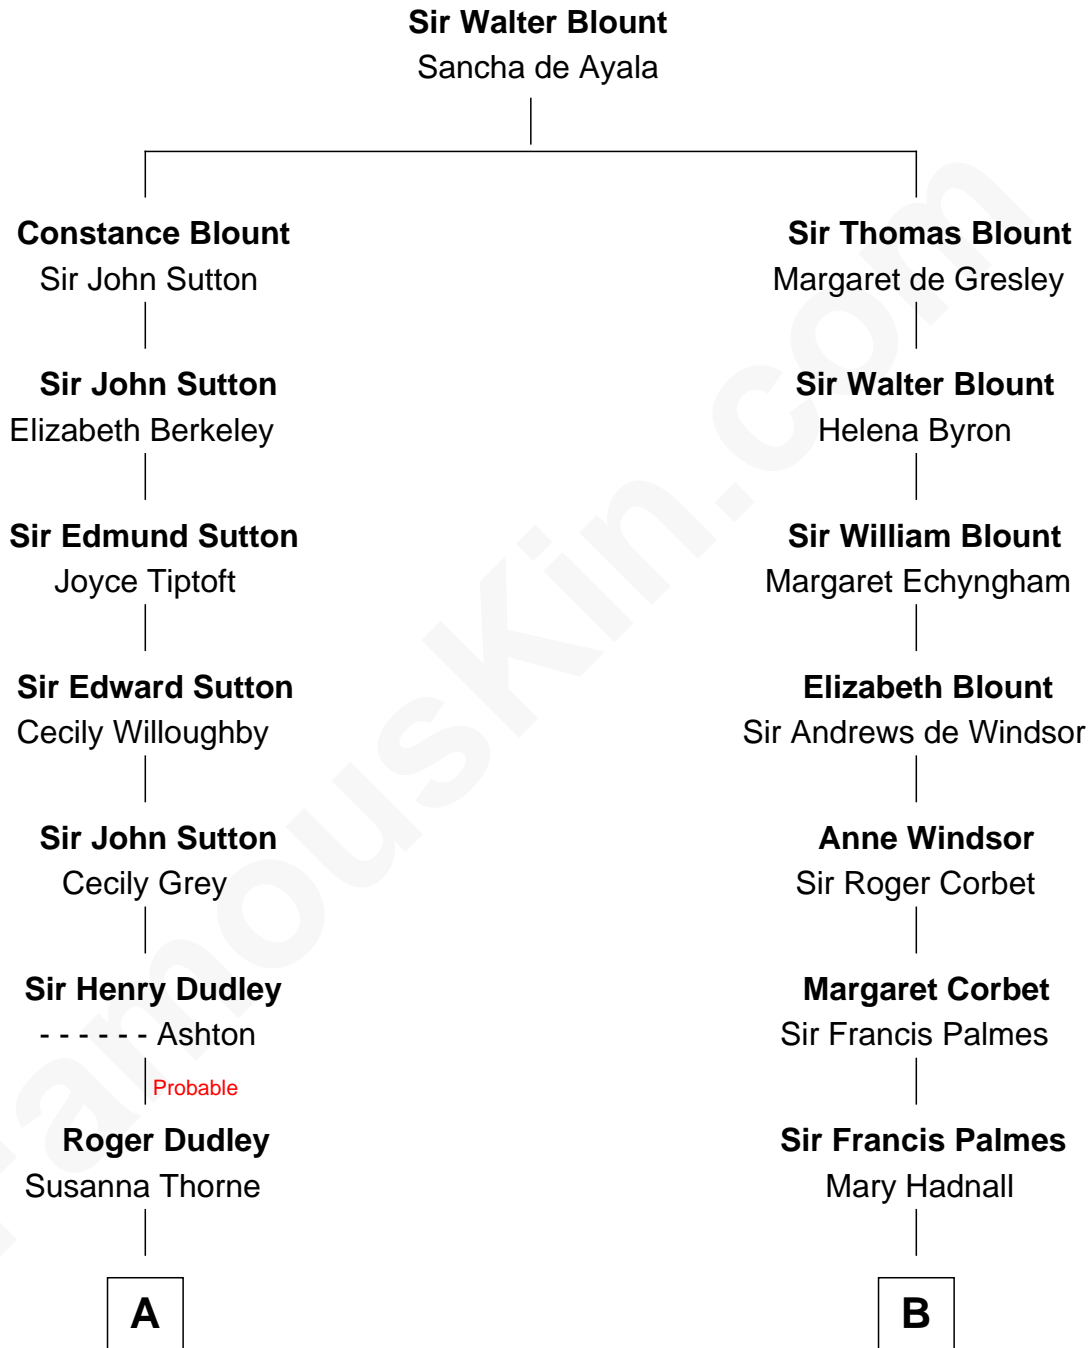

FamousKin.com
Relationship Chart of
William Marsh Rice
Founder of Rice University

15th cousin 3 times removed of

Nelson Rockefeller
41st U.S. Vice-President

C

John Davison Rockefeller

Abby Greene Aldrich

Nelson Rockefeller

41st U.S. Vice-President

FamousKin.com