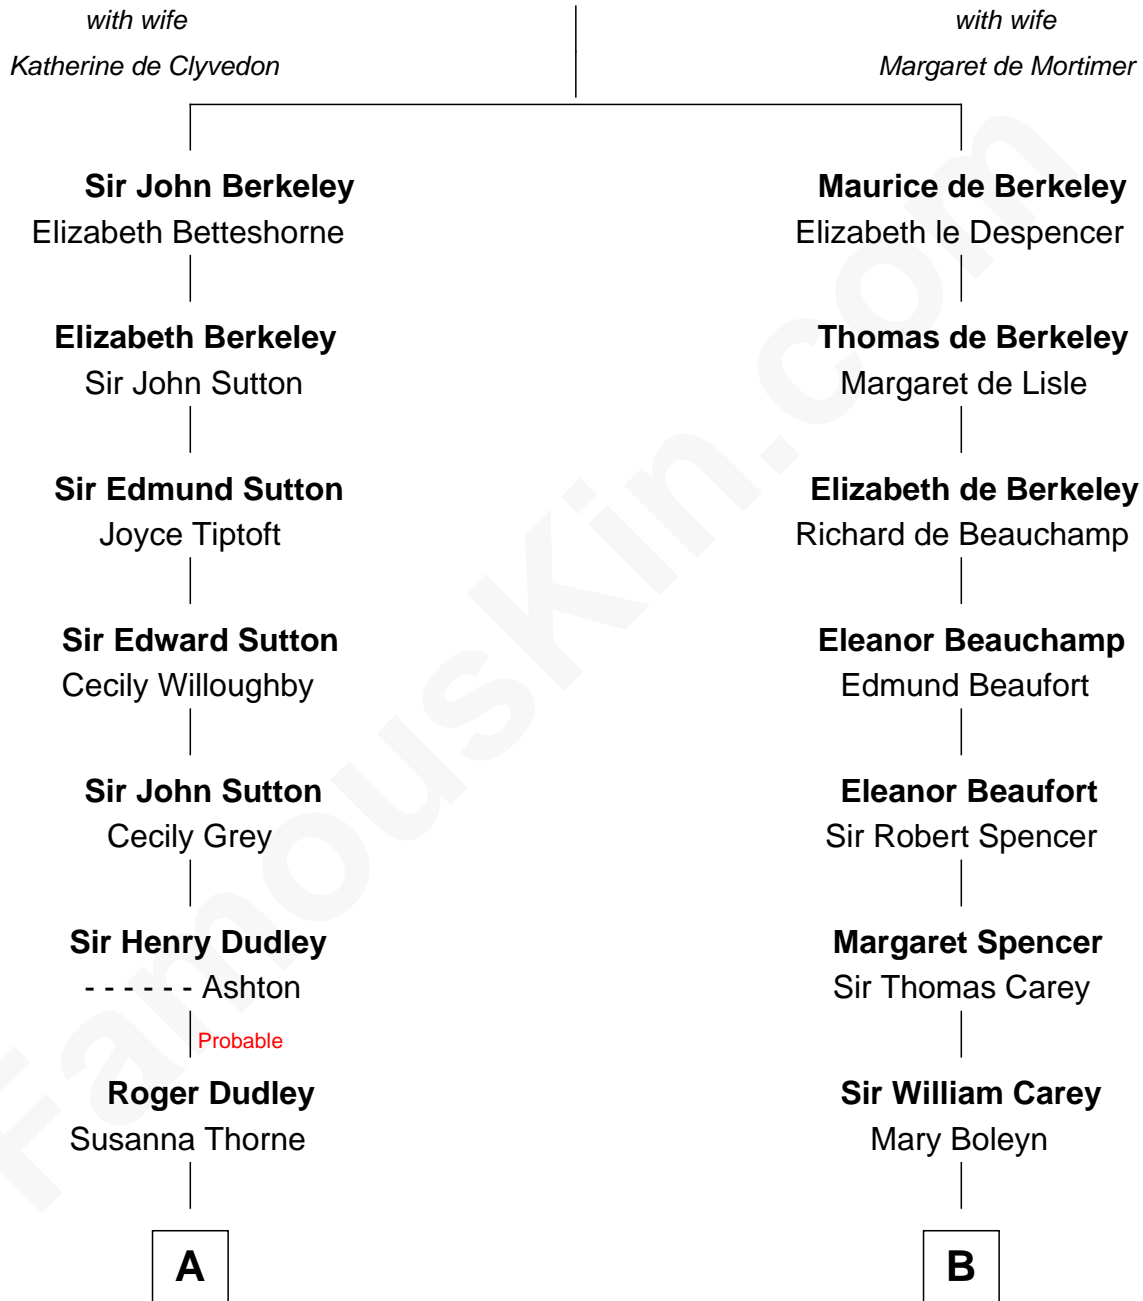

FamousKin.com Relationship Chart of

William Marsh Rice
Founder of Rice University

15th cousin 5 times removed of

Nelson Rockefeller
41st U.S. Vice-President

Thomas de Berkeley

C

William Avery Rockefeller

Eliza Davison

John Davison Rockefeller

Laura Celestia Spelman

John Davison Rockefeller

Abby Greene Aldrich

Nelson Rockefeller

41st U.S. Vice-President

FamousKin.com