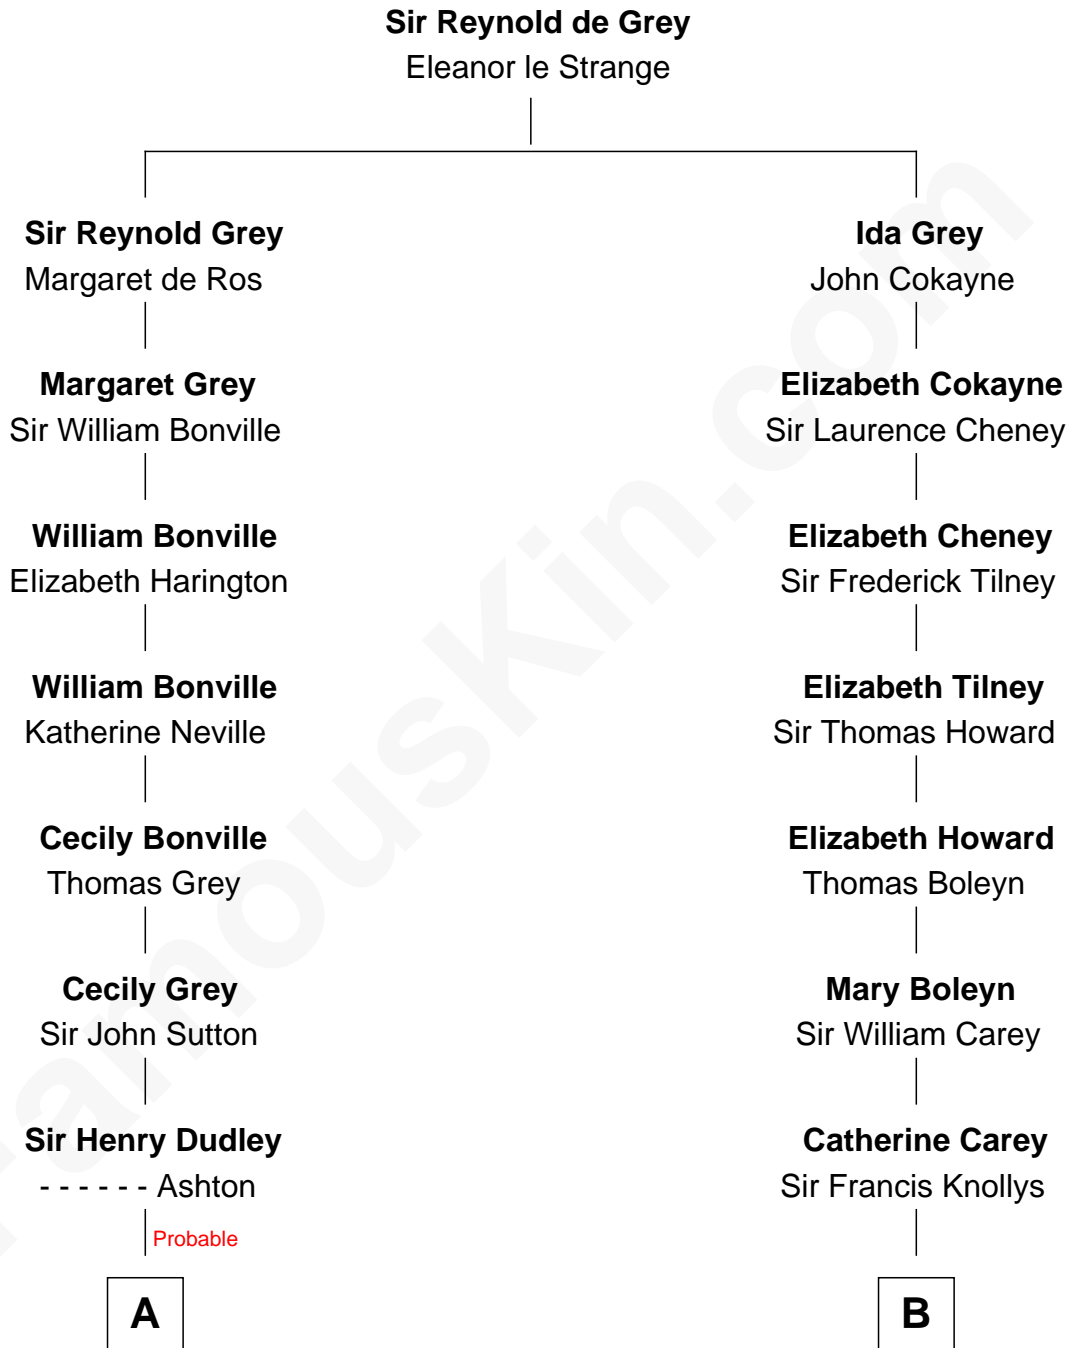

# FamousKin.com Relationship Chart of

**William Marsh Rice**

*Founder of Rice University*

16th cousin 3 times removed of

**Nelson Rockefeller**

*41st U.S. Vice-President*

**C**

John Davison Rockefeller

Laura Celestia Spelman

John Davison Rockefeller

Abby Greene Aldrich

Nelson Rockefeller

*41st U.S. Vice-President*

FamousKin.com