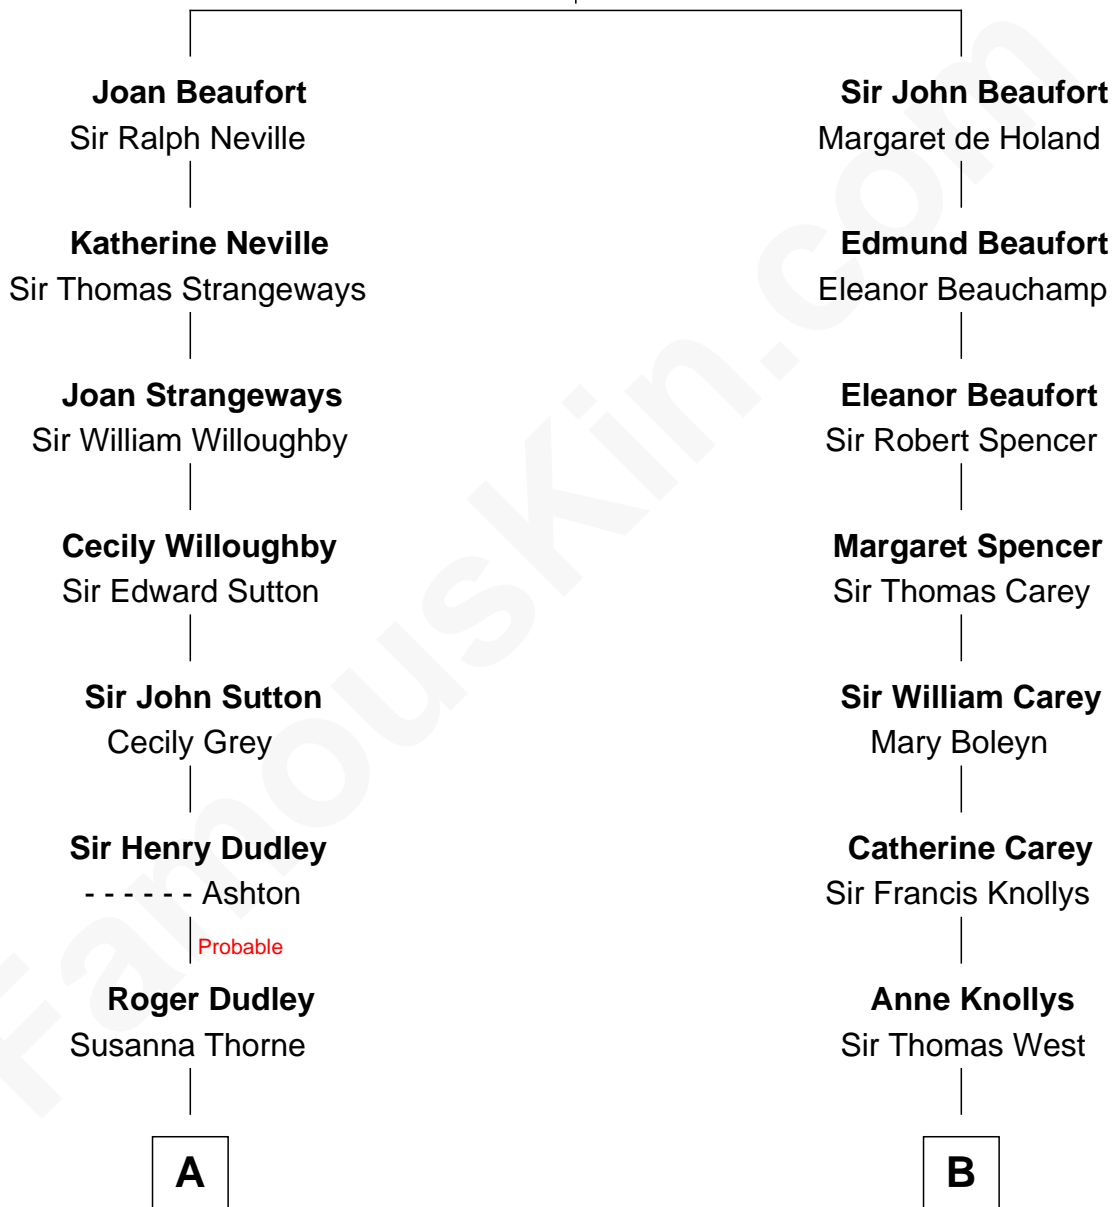

FamousKin.com Relationship Chart of

William Marsh Rice
Founder of Rice University

15th cousin 3 times removed of

Nelson Rockefeller
41st U.S. Vice-President

John of Gaunt
Katherine Roet

C

John Davison Rockefeller

Abby Greene Aldrich

Nelson Rockefeller

41st U.S. Vice-President

FamousKin.com