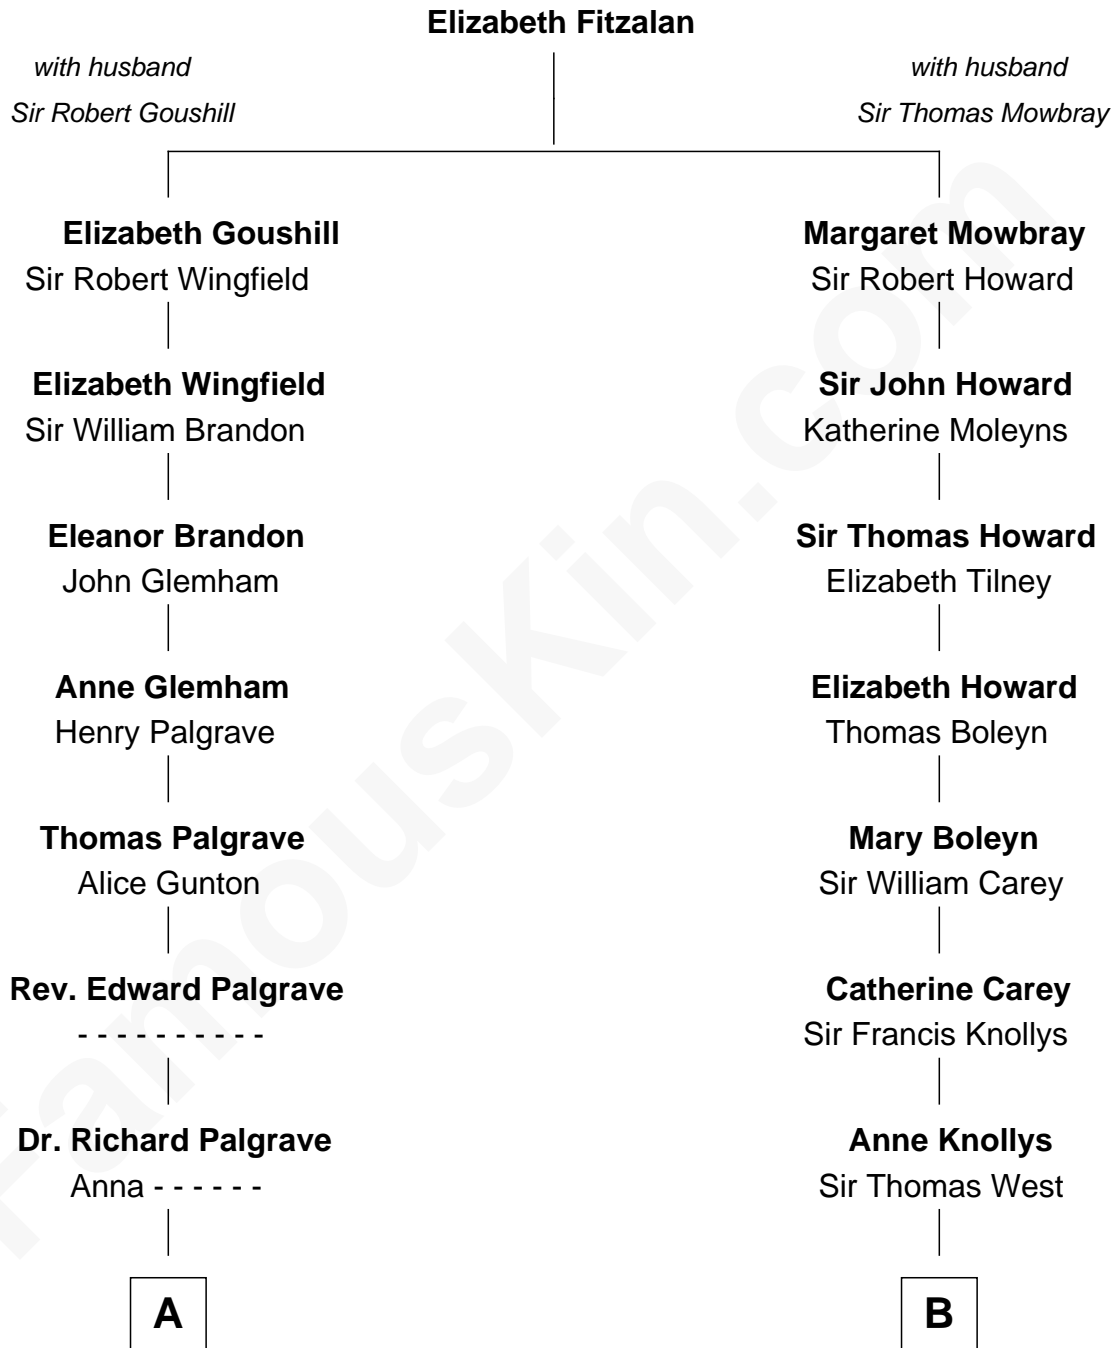

# FamousKin.com Relationship Chart of

**William Marsh Rice**  
*Founder of Rice University*

14th cousin 4 times removed of

**Nelson Rockefeller**  
*41st U.S. Vice-President*

C

**John Davison Rockefeller**

Abby Greene Aldrich

**Nelson Rockefeller**

*41st U.S. Vice-President*

FamousKin.com