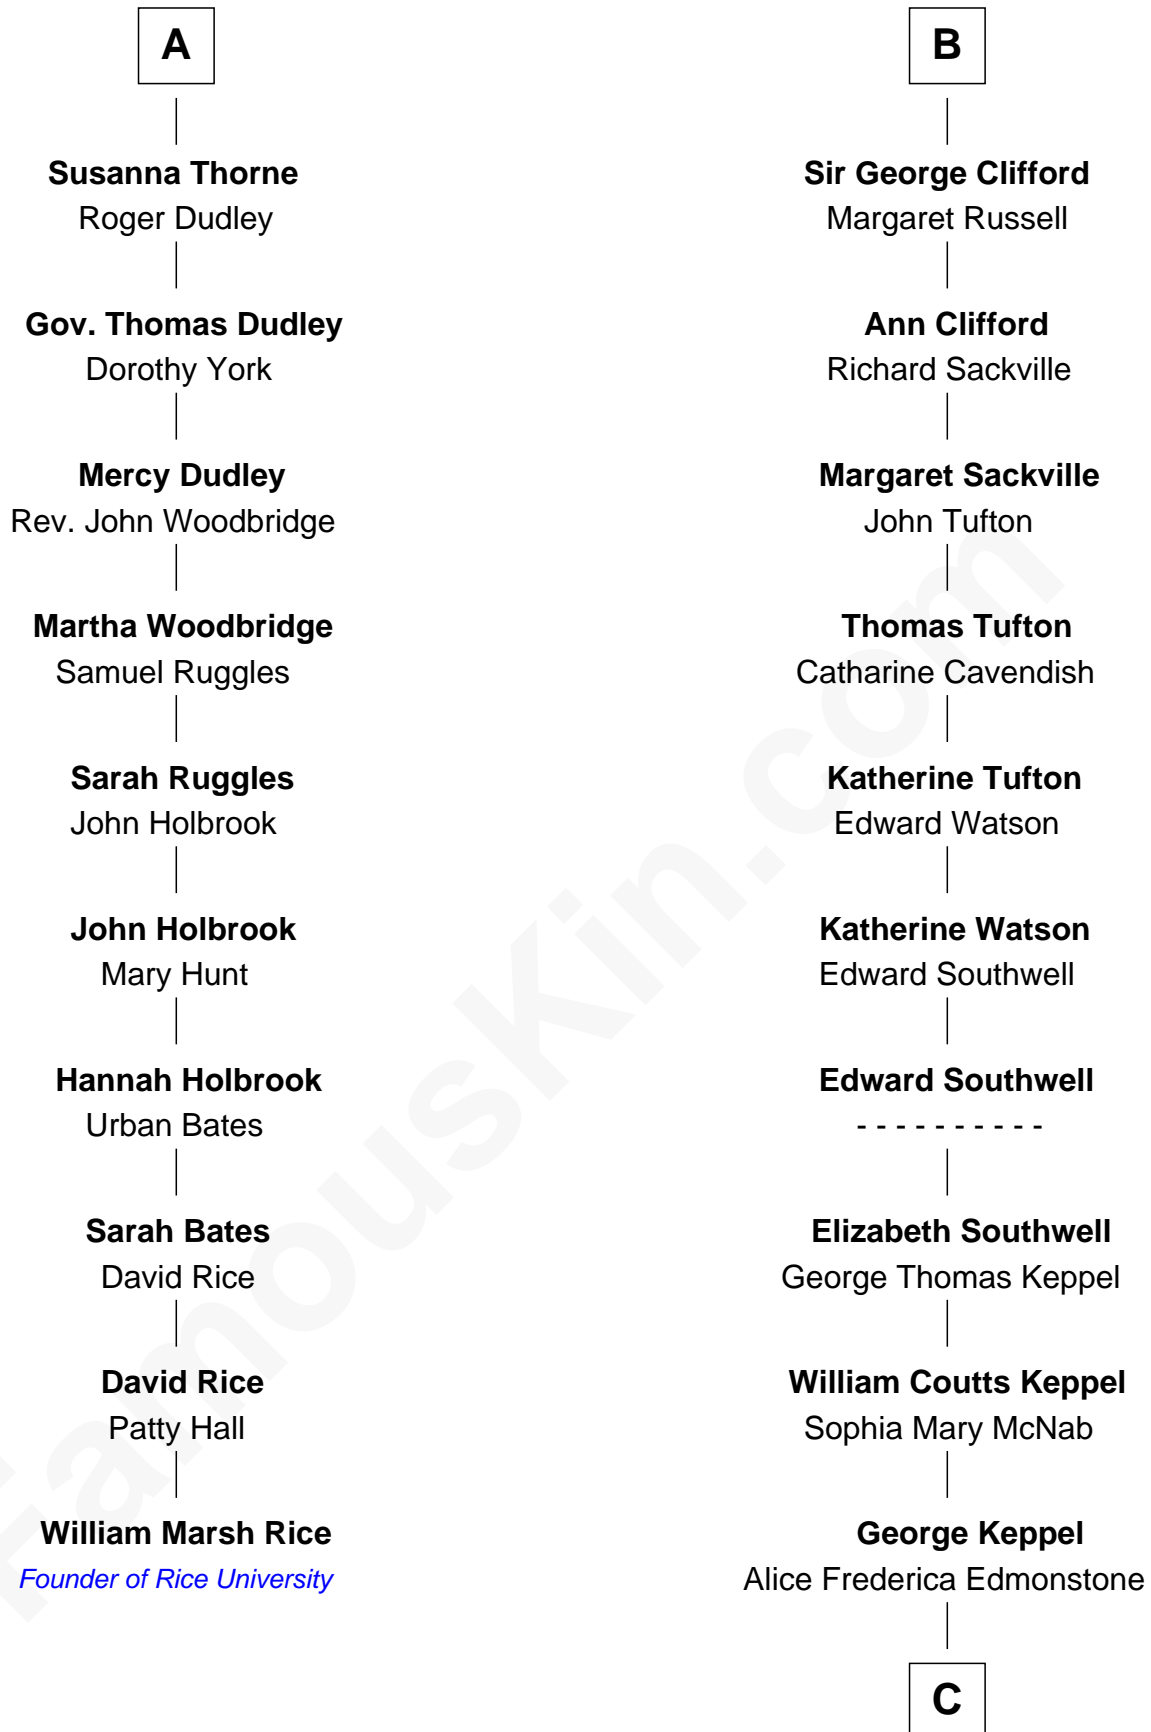

FamousKin.com Relationship Chart of

William Marsh Rice

Founder of Rice University

16th cousin 3 times removed of

Camilla Parker Bowles

Queen Consort of the United Kingdom

Sir John Grey

Avice Marmion

C

—
Sonia Rosemary Keppel

Roland Calvert Cubitt

—
Rosalind Maud Cubitt

Bruce Middleton Hope Shand

—
Camilla Parker Bowles

Queen Consort

FamousKin.com