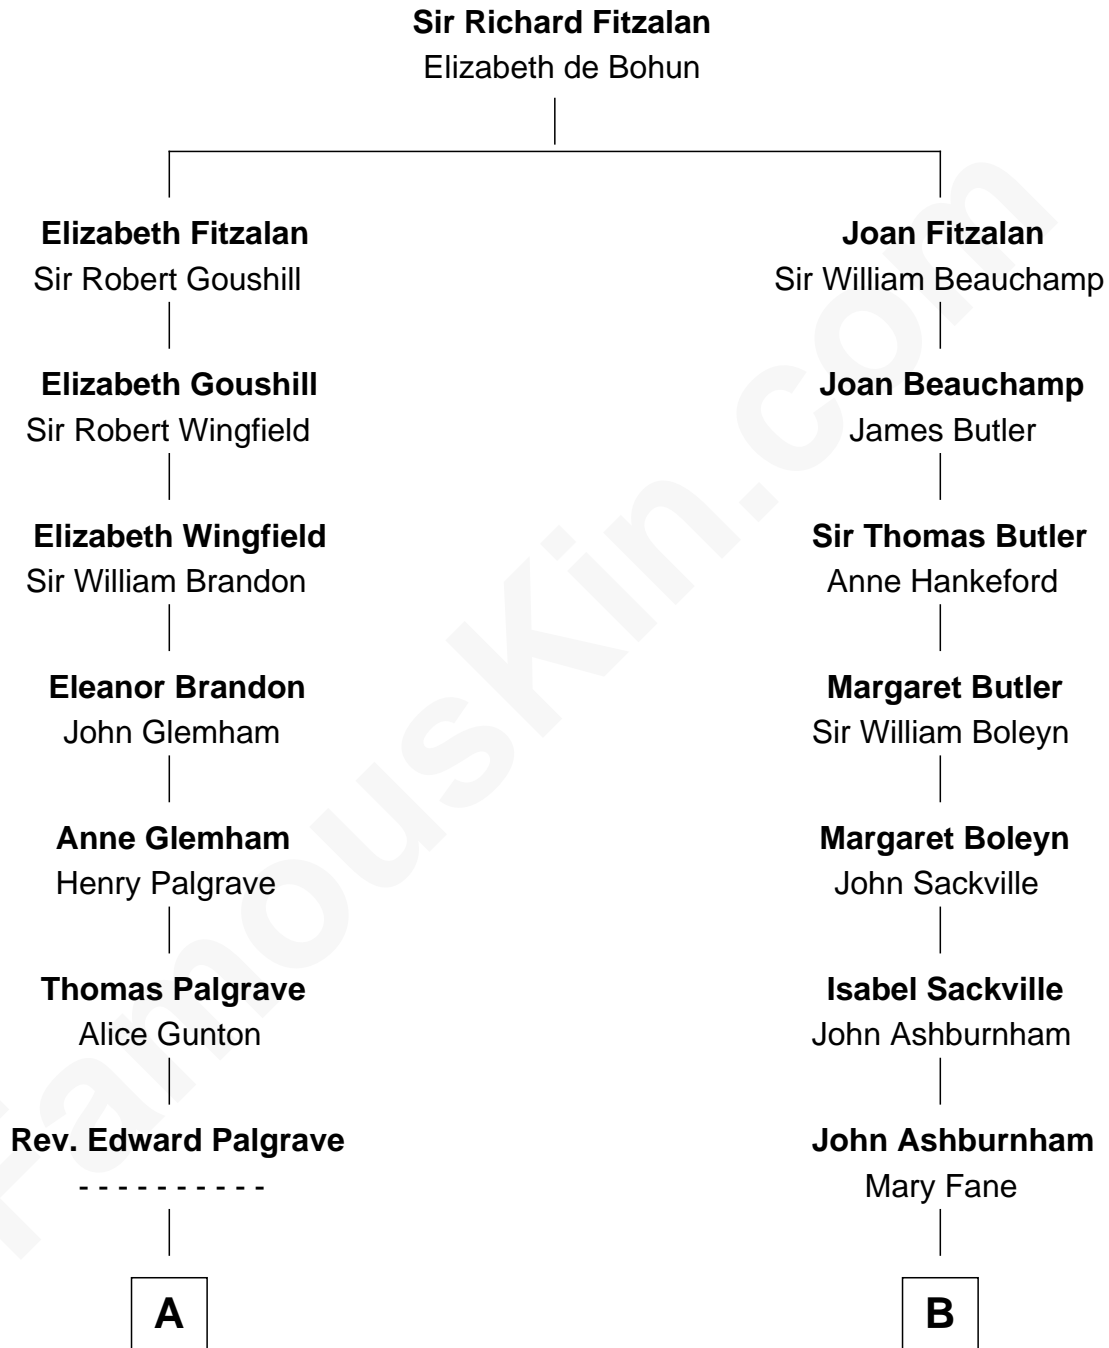

**FamousKin.com**  
**Relationship Chart of**  
**William Marsh Rice**  
*Founder of Rice University*

**15th cousin 4 times removed of**  
**Camilla Parker Bowles**  
*Queen Consort of the United Kingdom*

C

**Sonia Rosemary Keppel**

Roland Calvert Cubitt

**Rosalind Maud Cubitt**

Bruce Middleton Hope Shand

**Camilla Parker Bowles**

*Queen Consort*

FamousKin.com