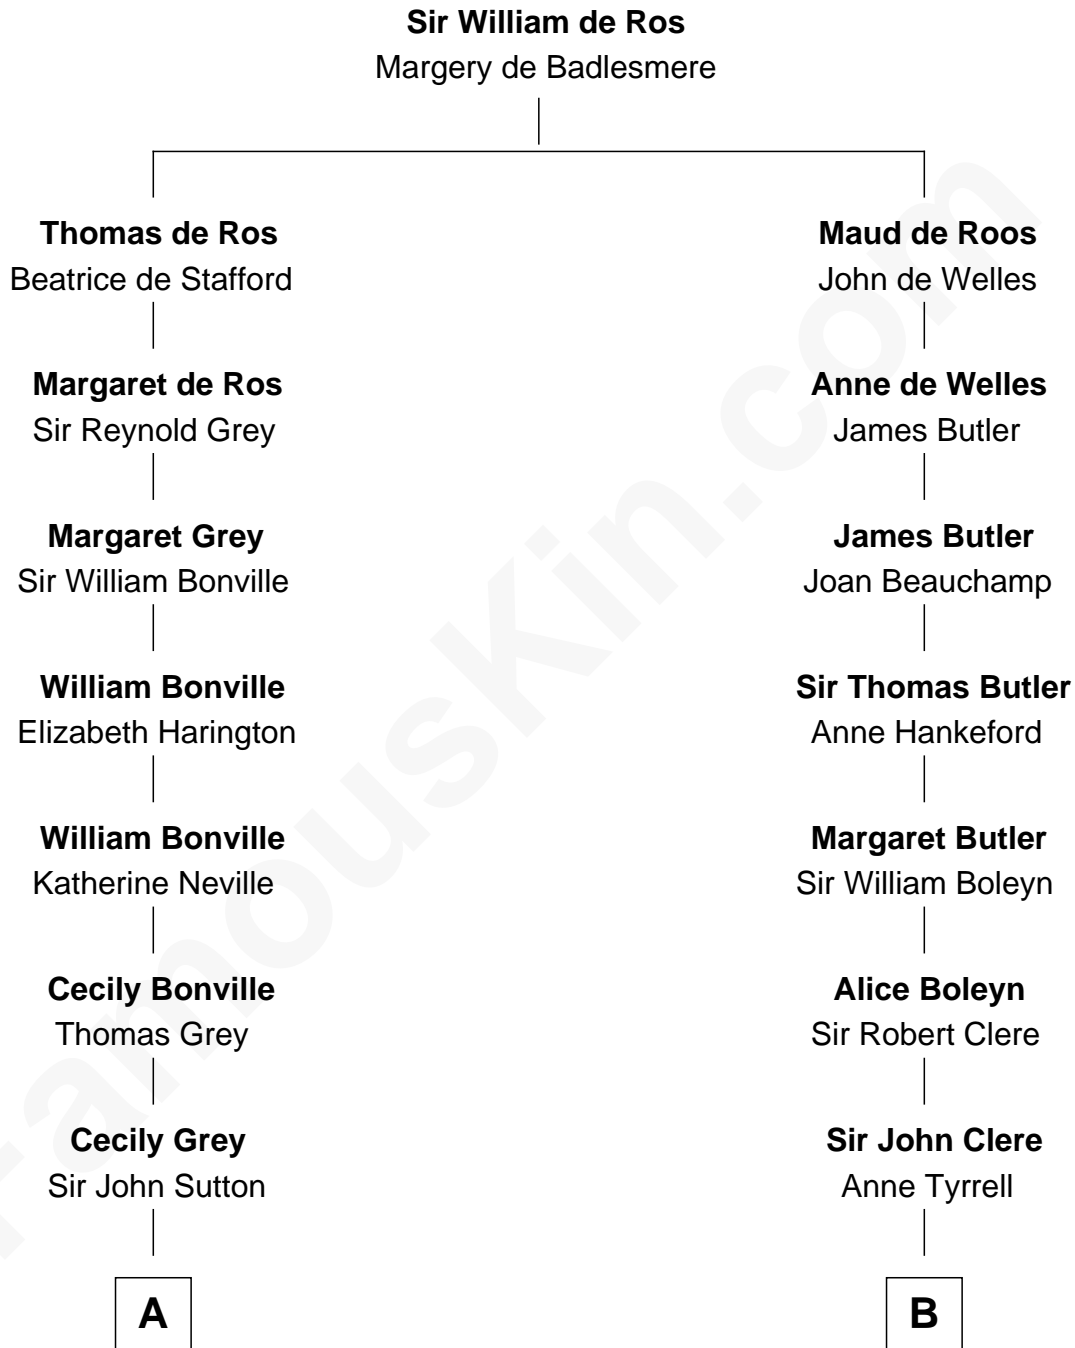

FamousKin.com Relationship Chart of

William Marsh Rice

Founder of Rice University

17th cousin 3 times removed of

Mamie (Doud) Eisenhower

First Lady of President Dwight Eisenhower

C

Maria Riggs

Eli Doud

Royal Houghton Doud

Mary Cornelia Sheldon

John Sheldon Doud

Elivera Mathilda Carlson

Mamie (Doud) Eisenhower

First Lady of Dwight Eisenhower

FamousKin.com