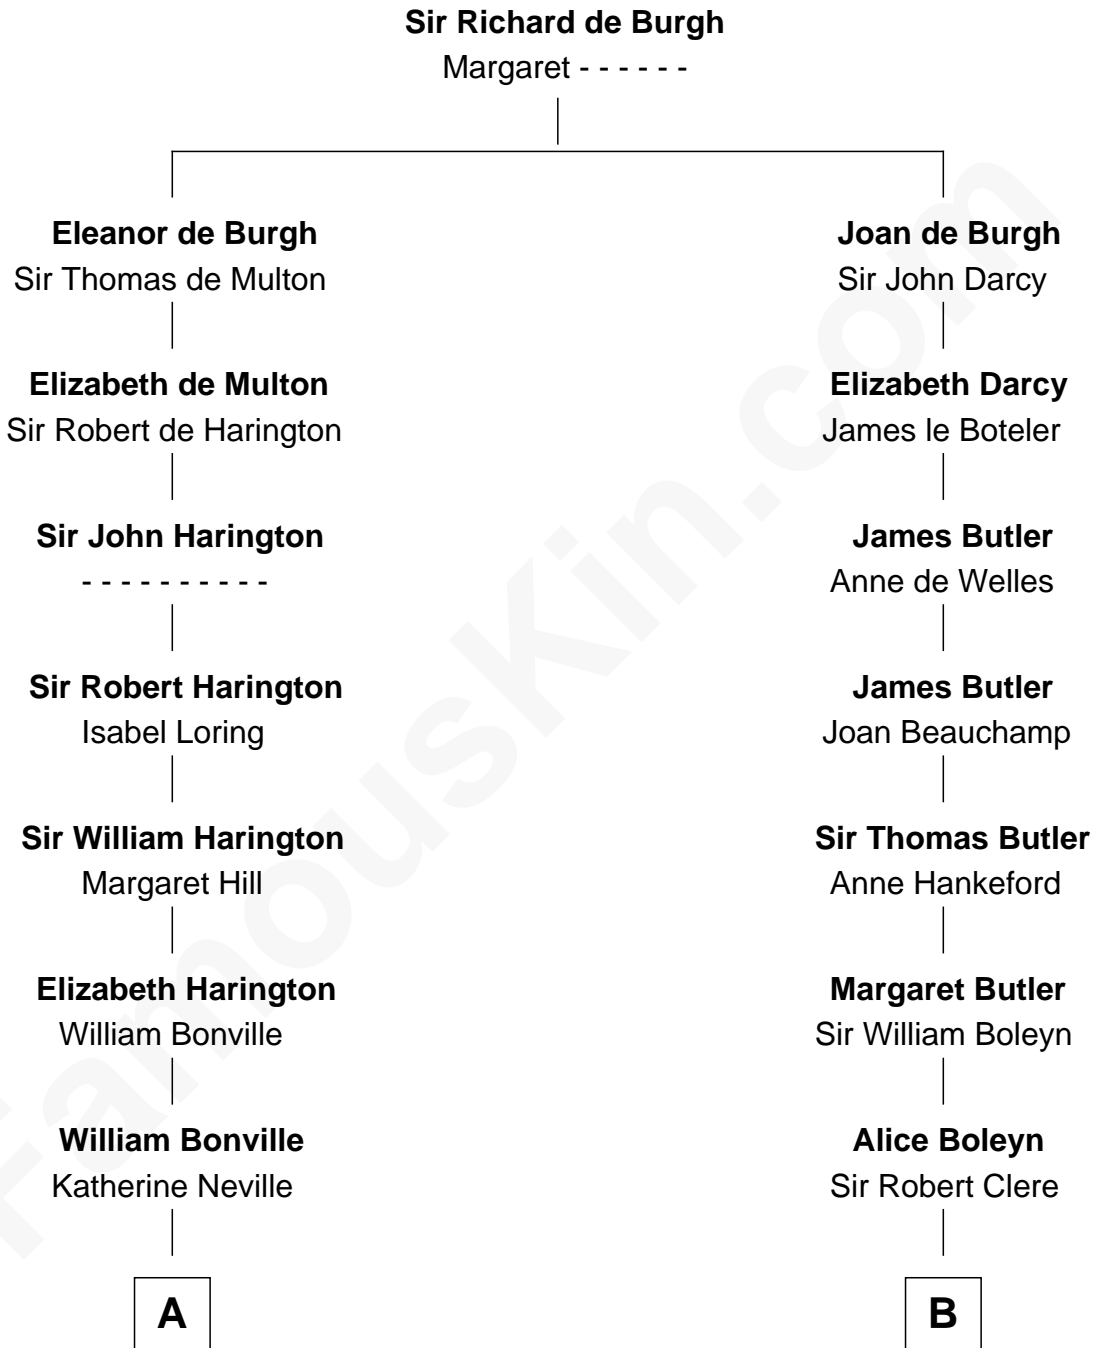

# FamousKin.com Relationship Chart of

**William Marsh Rice**

*Founder of Rice University*

19th cousin 2 times removed of

**Mamie (Doud) Eisenhower**

*First Lady of President Dwight Eisenhower*

**C**

**Sarah Bates**

David Rice

**David Rice**

Patty Hall

**William Marsh Rice**

*Founder of Rice University*

**D**

**George Riggs**

Phebe Caniff

**Maria Riggs**

Eli Doud

**Royal Houghton Doud**

Mary Cornelia Sheldon

**John Sheldon Doud**

Elivera Mathilda Carlson

**Mamie (Doud) Eisenhower**

*First Lady of Dwight Eisenhower*