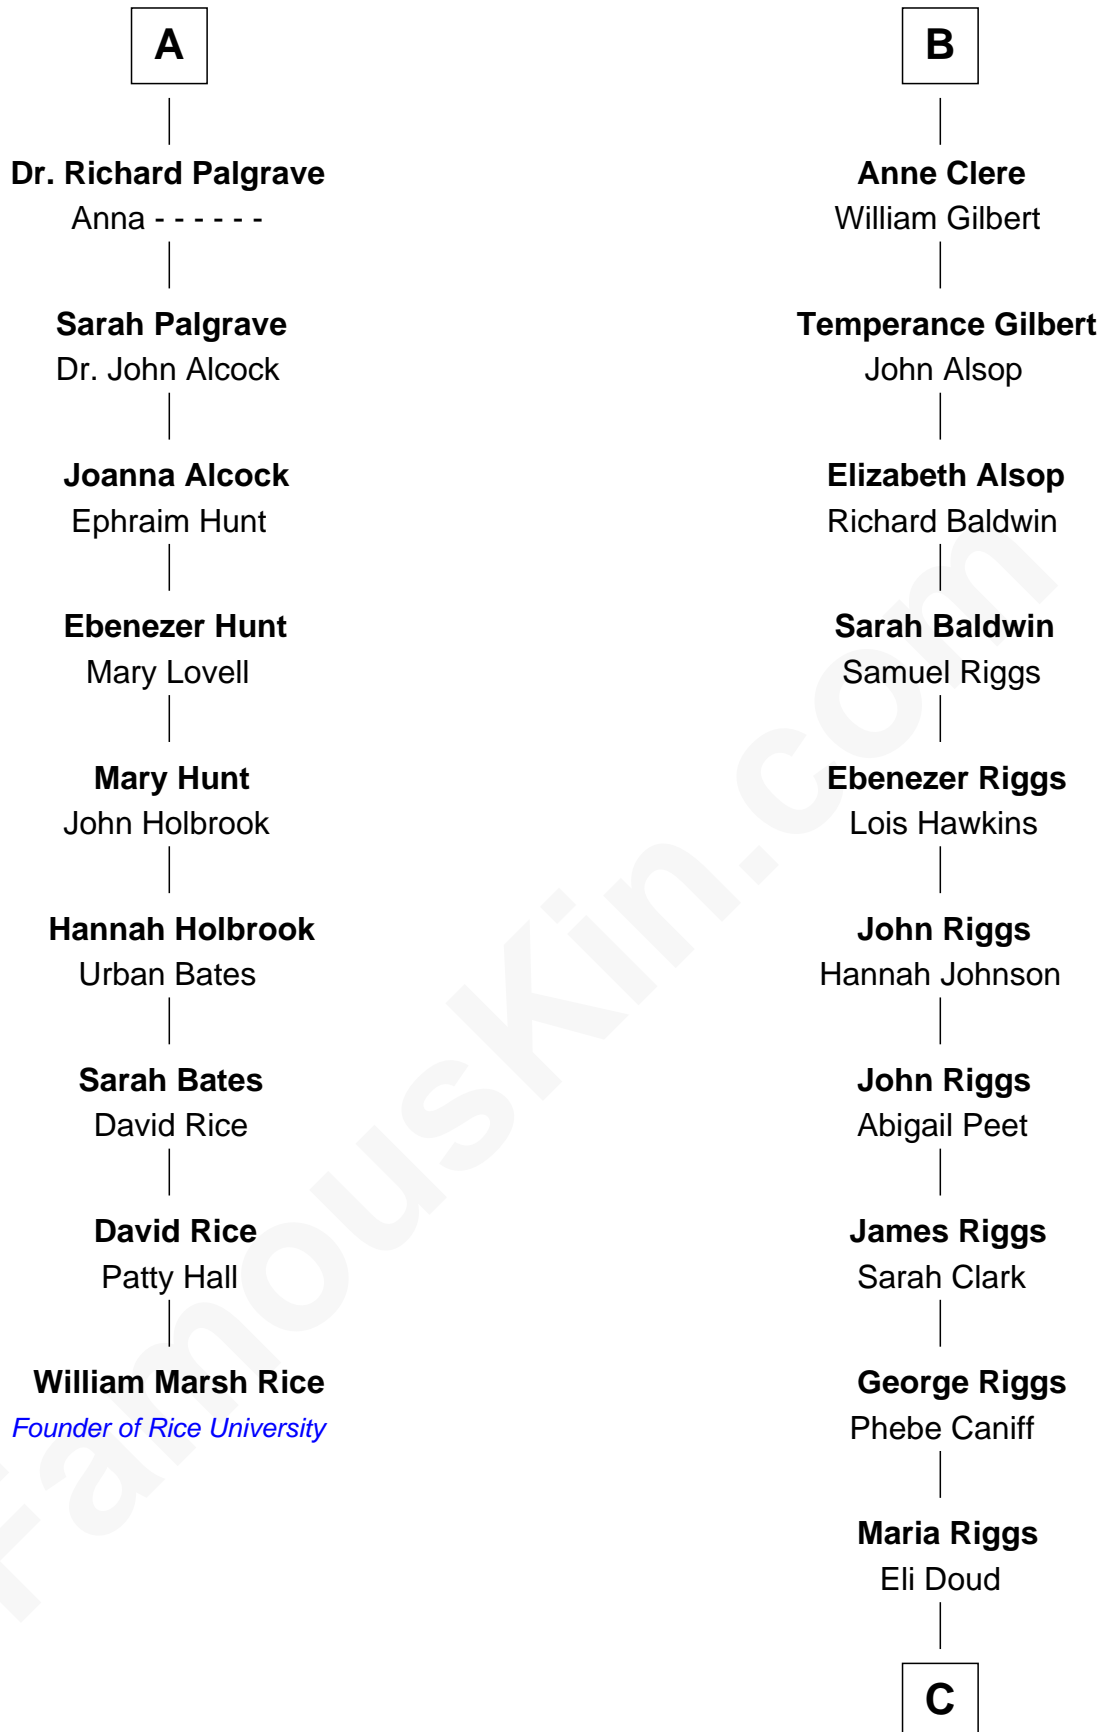

**FamousKin.com**  
**Relationship Chart of**  
**William Marsh Rice**  
*Founder of Rice University*

15th cousin 4 times removed of

**Mamie (Doud) Eisenhower**  
*First Lady of President Dwight Eisenhower*

C

**Royal Houghton Doud**

Mary Cornelia Sheldon

**John Sheldon Doud**

Elivera Mathilda Carlson

**Mamie (Doud) Eisenhower**

*First Lady of Dwight Eisenhower*

FamousKin.com