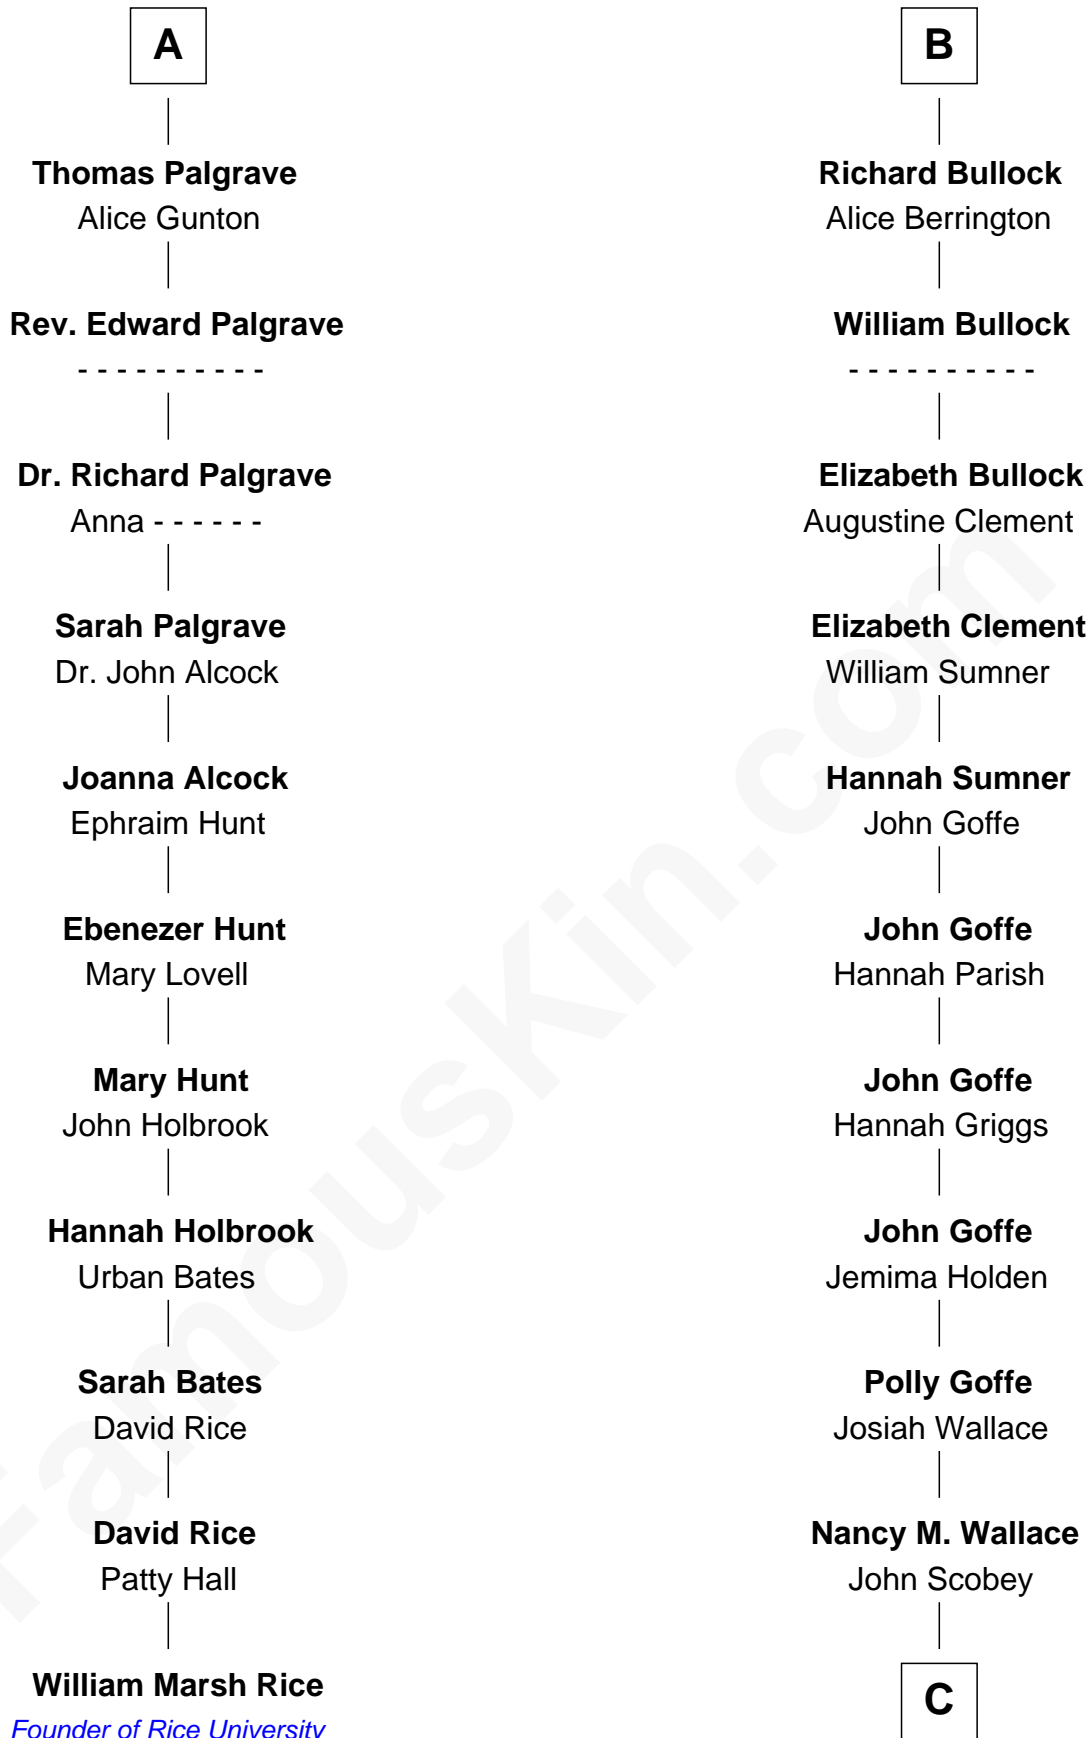

FamousKin.com Relationship Chart of

William Marsh Rice

Founder of Rice University

17th cousin 2 times removed of

Lou (Henry) Hoover

First Lady of President Herbert Hoover

Bartholomew de Badlesmere

Margaret de Clare

Elizabeth de Badlesmere

Sir William de Bohun

Elizabeth de Bohun

Sir Richard Fitzalan

Elizabeth Fitzalan

Sir Robert Goushill

Elizabeth Goushill

Sir Robert Wingfield

John de Vere

Aubrey de Vere

Alice FitzWalter

Sir Richard de Vere

Alice Sergeaux

Sir John de Vere

Elizabeth Howard

Joan de Vere

Sir William Norreys

Margaret Norreys

Gilbert Bullock

Thomas Bullock

Alice Kingsmill

B

C

Philomelia Sophia Scobey