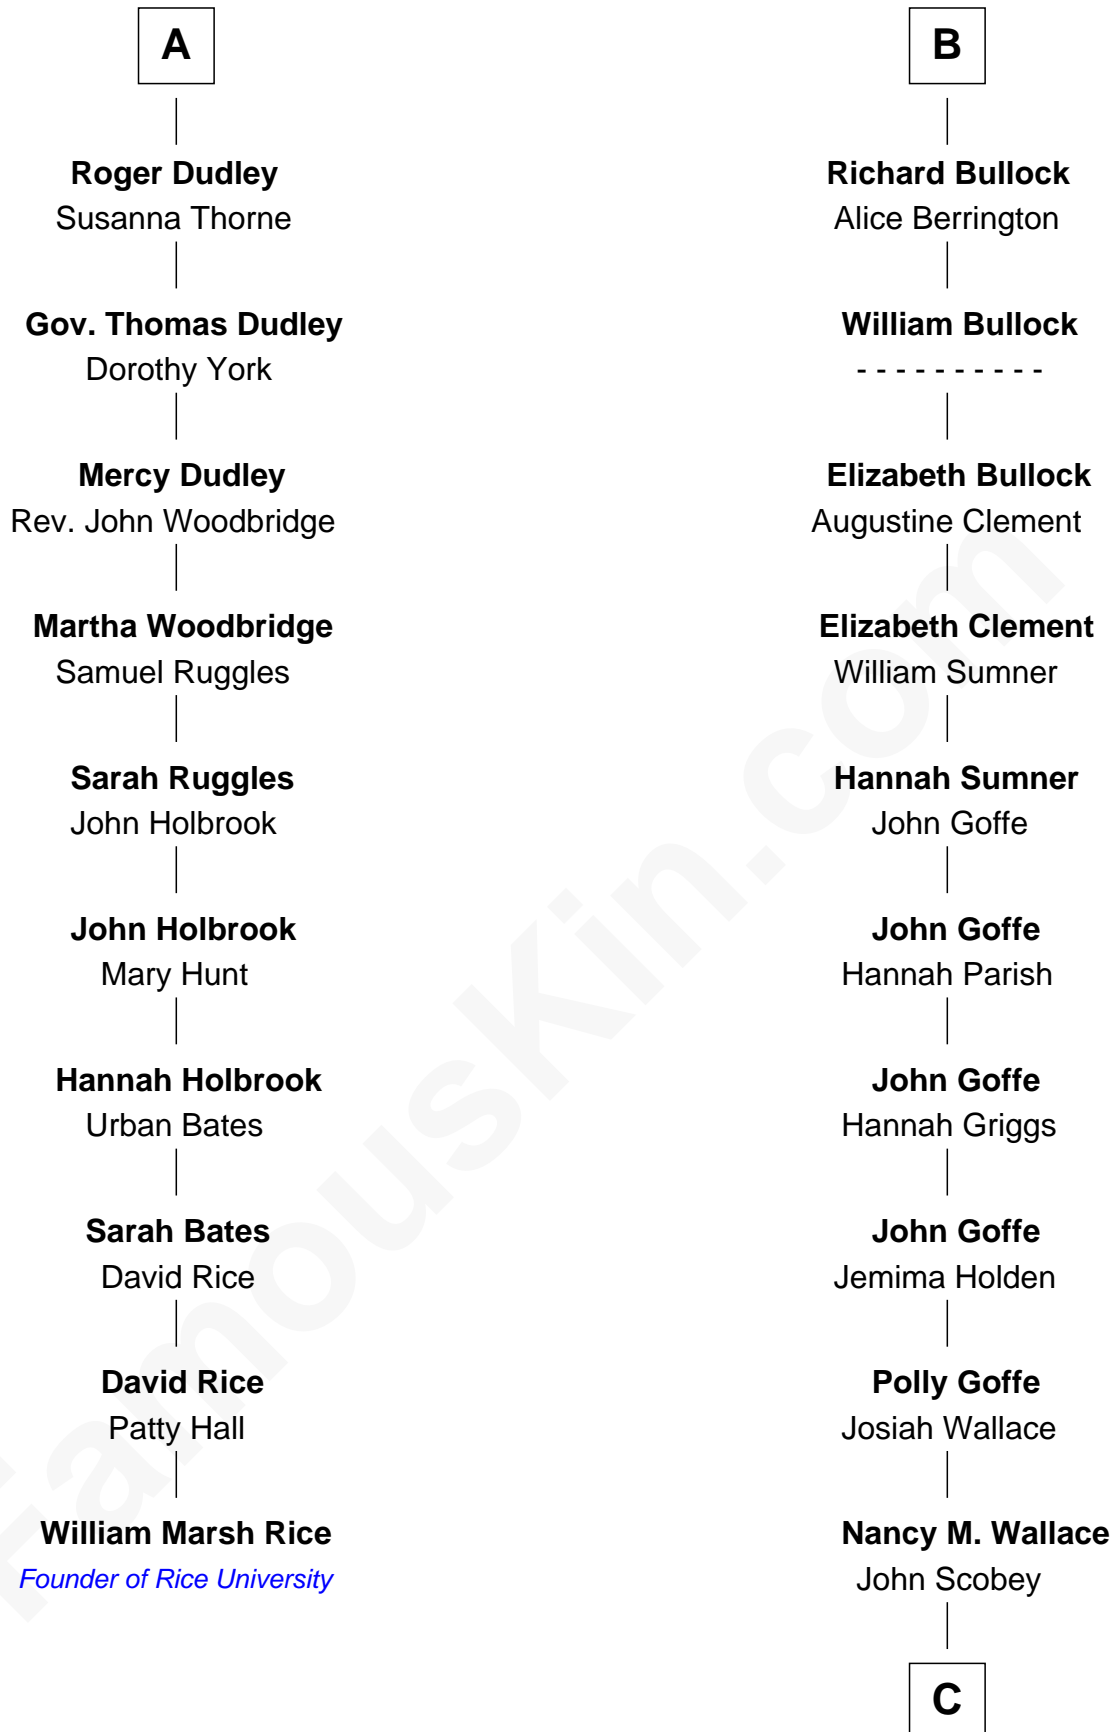

FamousKin.com
Relationship Chart of
William Marsh Rice
Founder of Rice University

16th cousin 3 times removed of
Lou (Henry) Hoover
First Lady of President Herbert Hoover

C

Philomelia Sophia Scobey

Phineas Weed

Florence Ida Weed

Charles Delano Henry

Lou (Henry) Hoover

First Lady of Herbert Hoover

FamousKin.com