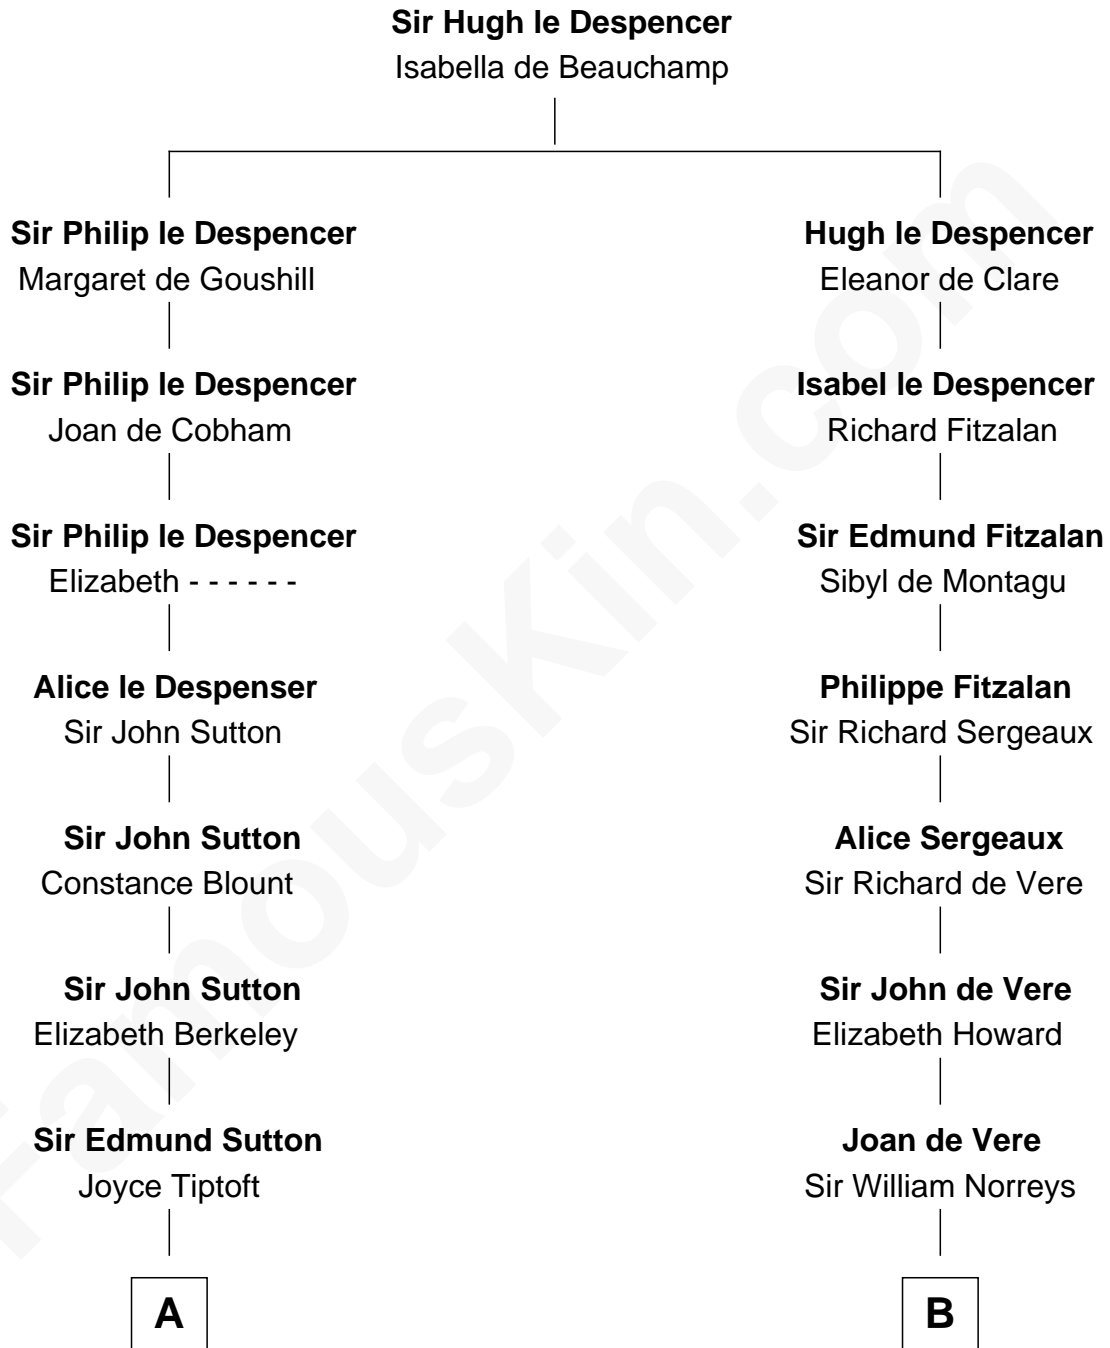

FamousKin.com
Relationship Chart of
William Marsh Rice
Founder of Rice University

19th cousin 2 times removed of
Lou (Henry) Hoover
First Lady of President Herbert Hoover

C

Sarah Bates

David Rice

David Rice