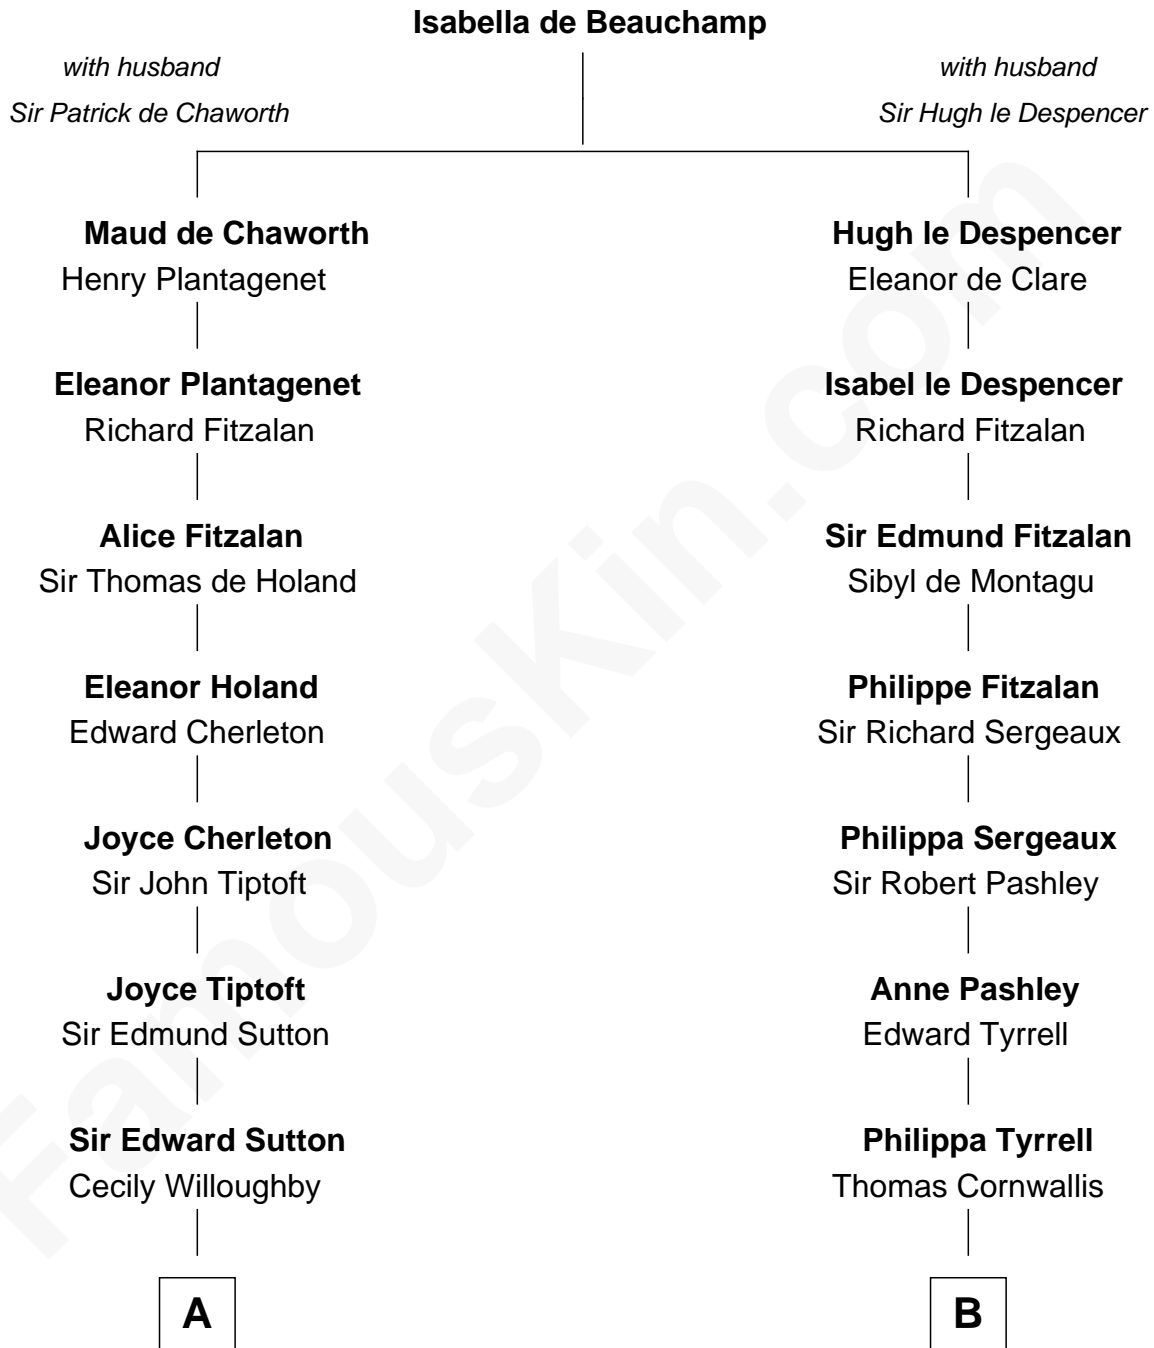

FamousKin.com Relationship Chart of

William Marsh Rice

Founder of Rice University

18th cousin 2 times removed of

Ellen Louise (Axson) Wilson

First Lady of President Woodrow Wilson

C

David Rice

Patty Hall

William Marsh Rice

Founder of Rice University

D

Isaac FitzRandolph

Eleanor Hunter

Rebecca Longstreet FitzRandolph

Rev. Isaac Stockton Keith Axson

Rev. Samuel Edward Axson

Margaret Jane Hoyt

Ellen Louise (Axson) Wilson

First Lady of Woodrow Wilson

FamousKin.com