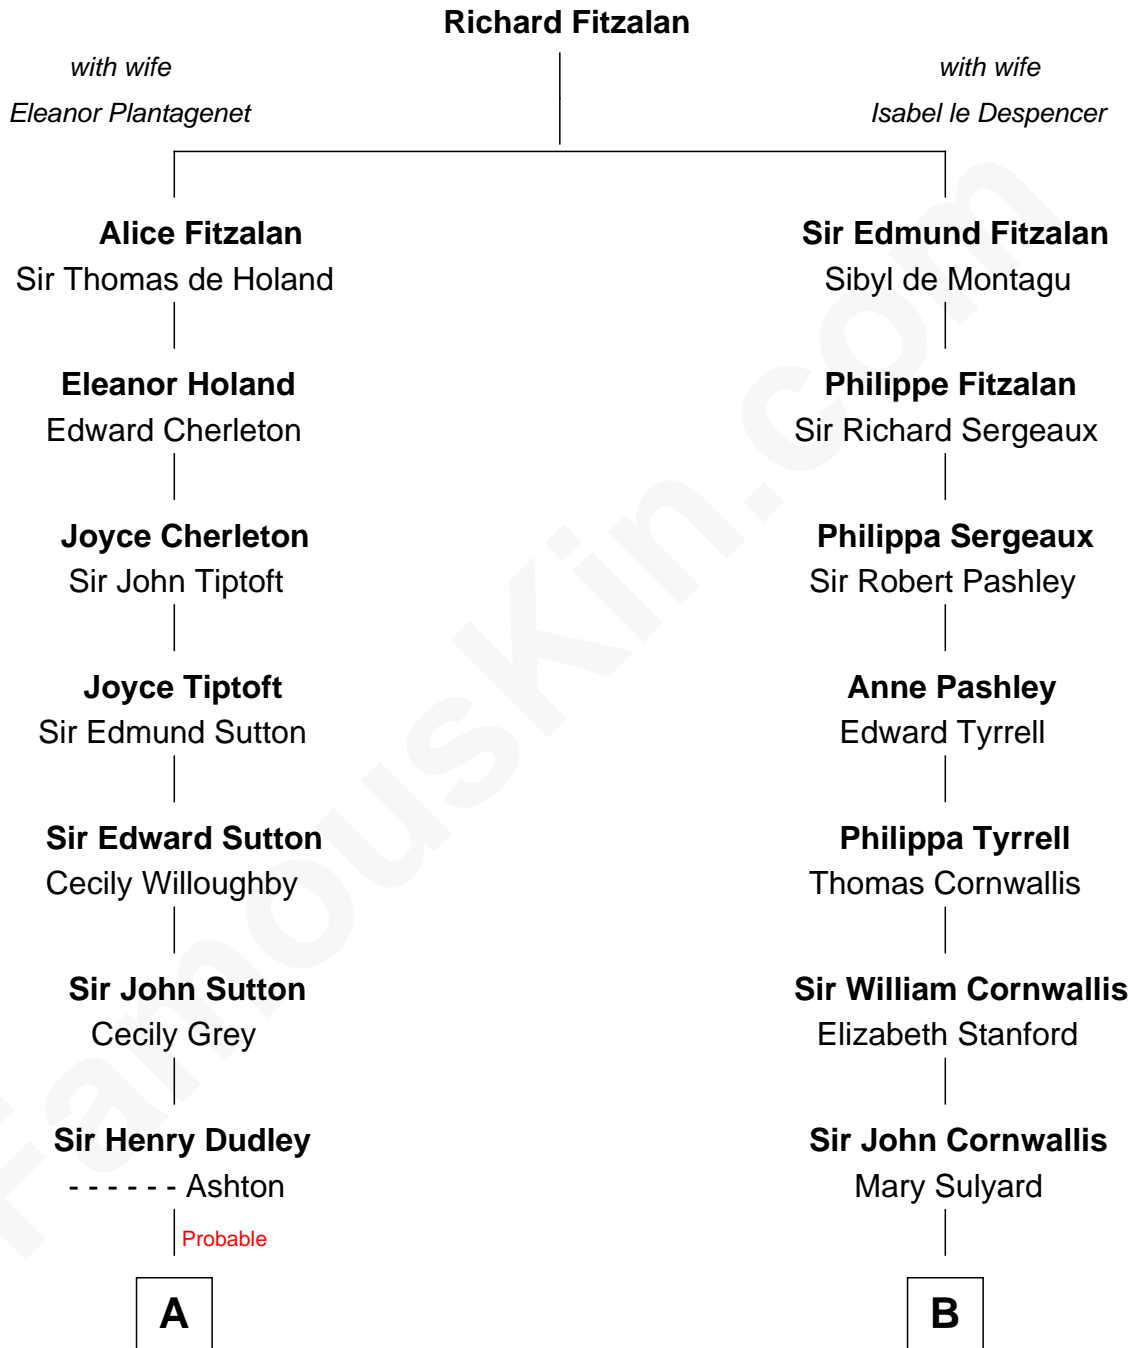

FamousKin.com
Relationship Chart of
William Marsh Rice
Founder of Rice University

16th cousin 2 times removed of

Ellen Louise (Axson) Wilson
First Lady of President Woodrow Wilson

C

Rev. Samuel Edward Axson

Margaret Jane Hoyt

Ellen Louise (Axson) Wilson

First Lady of Woodrow Wilson

FamousKin.com