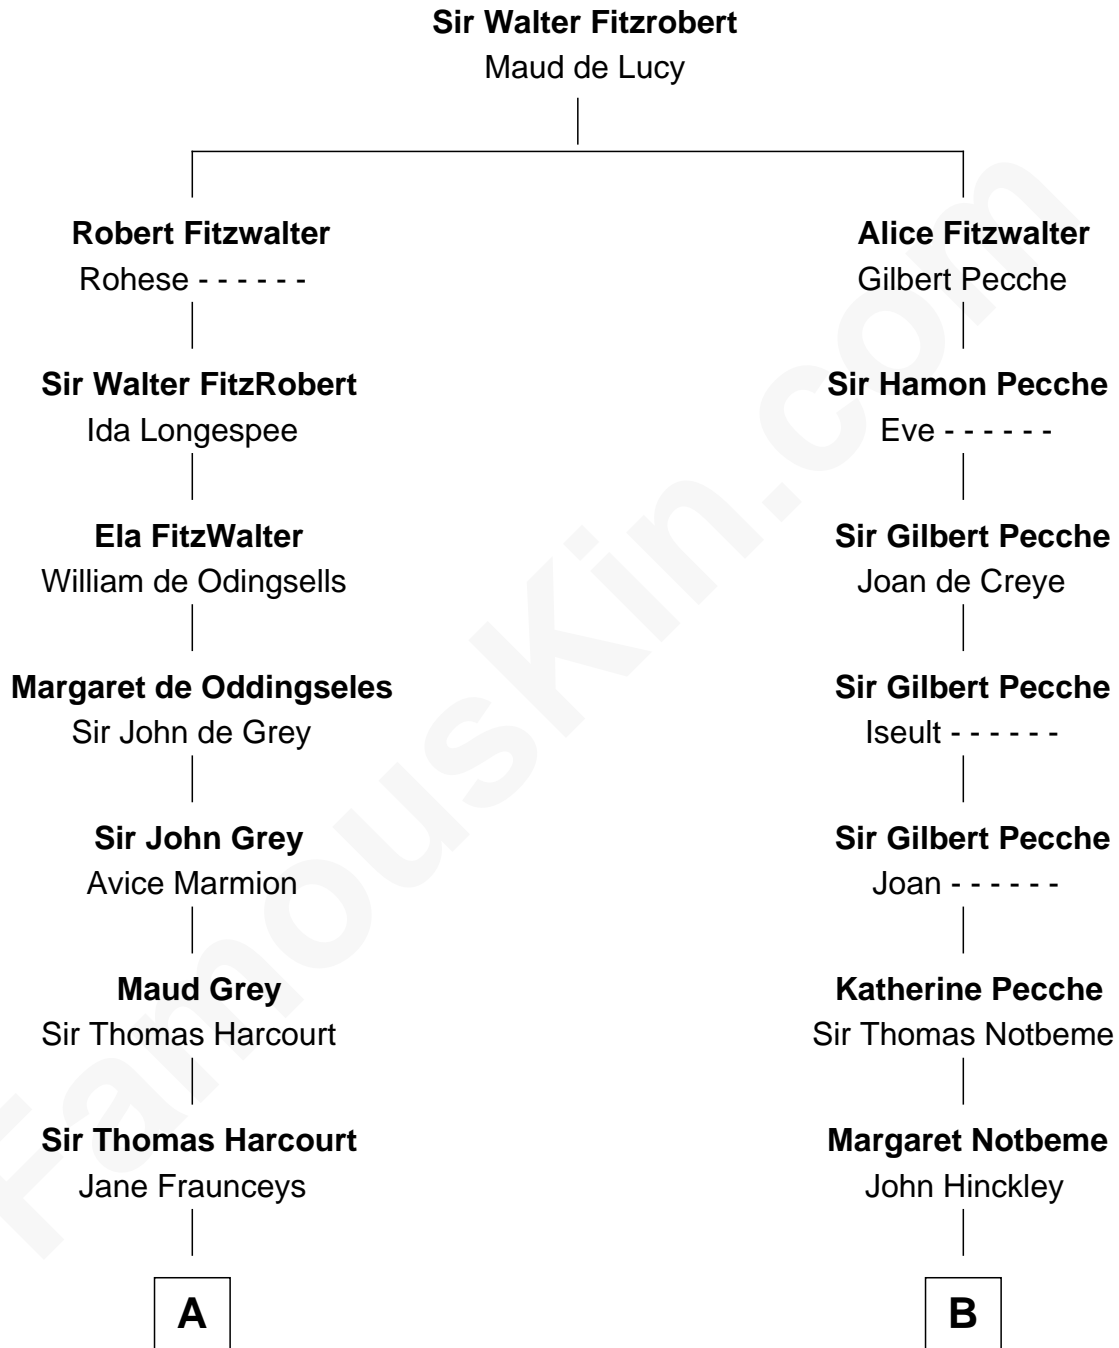

FamousKin.com Relationship Chart of

William Marsh Rice
Founder of Rice University

21st cousin of

Ellen Louise (Axson) Wilson
First Lady of President Woodrow Wilson

C

John Holbrook

Mary Hunt

Hannah Holbrook

Urban Bates

Sarah Bates

David Rice

David Rice

Patty Hall

William Marsh Rice

Founder of Rice University

D