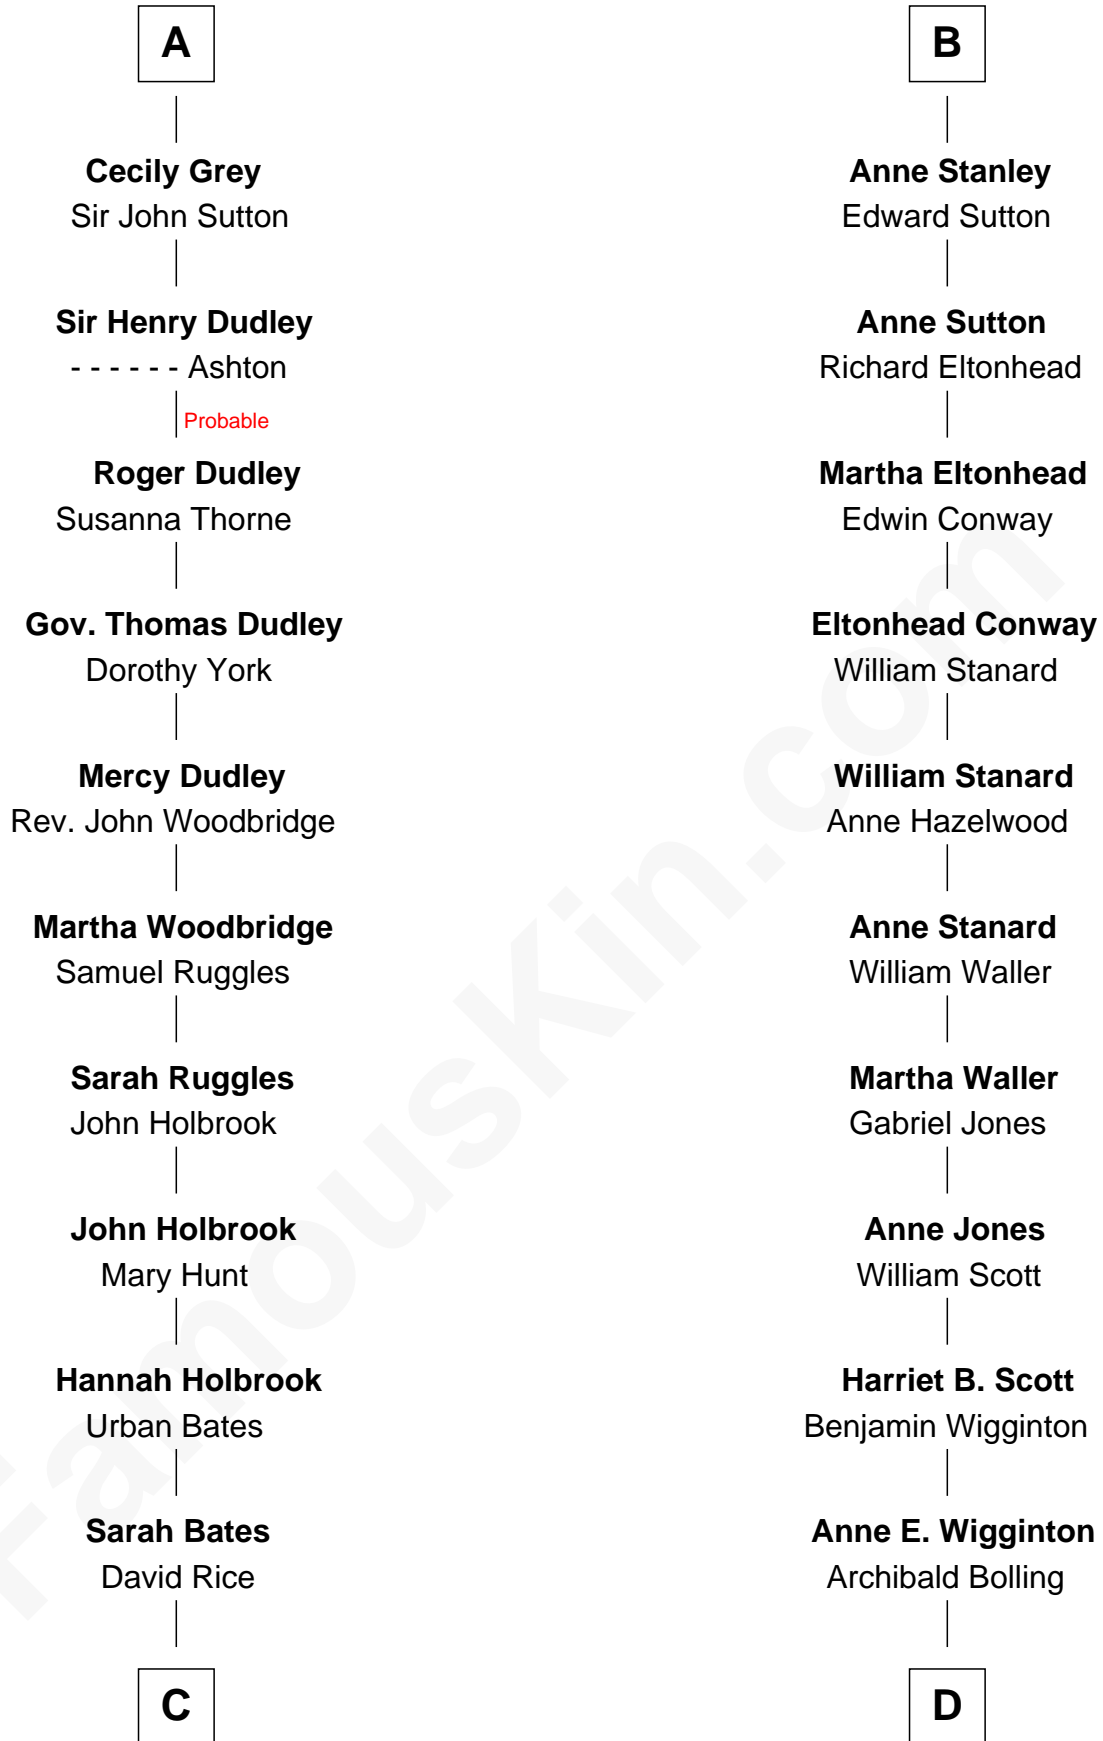

FamousKin.com Relationship Chart of

William Marsh Rice
Founder of Rice University

18th cousin of

Edith (Bolling) Wilson
First Lady of President Woodrow Wilson

C

David Rice

Patty Hall

William Marsh Rice

Founder of Rice University

D

William Holcombe Bolling

Sarah Spiers White

Edith (Bolling) Wilson

First Lady of Woodrow Wilson

FamousKin.com