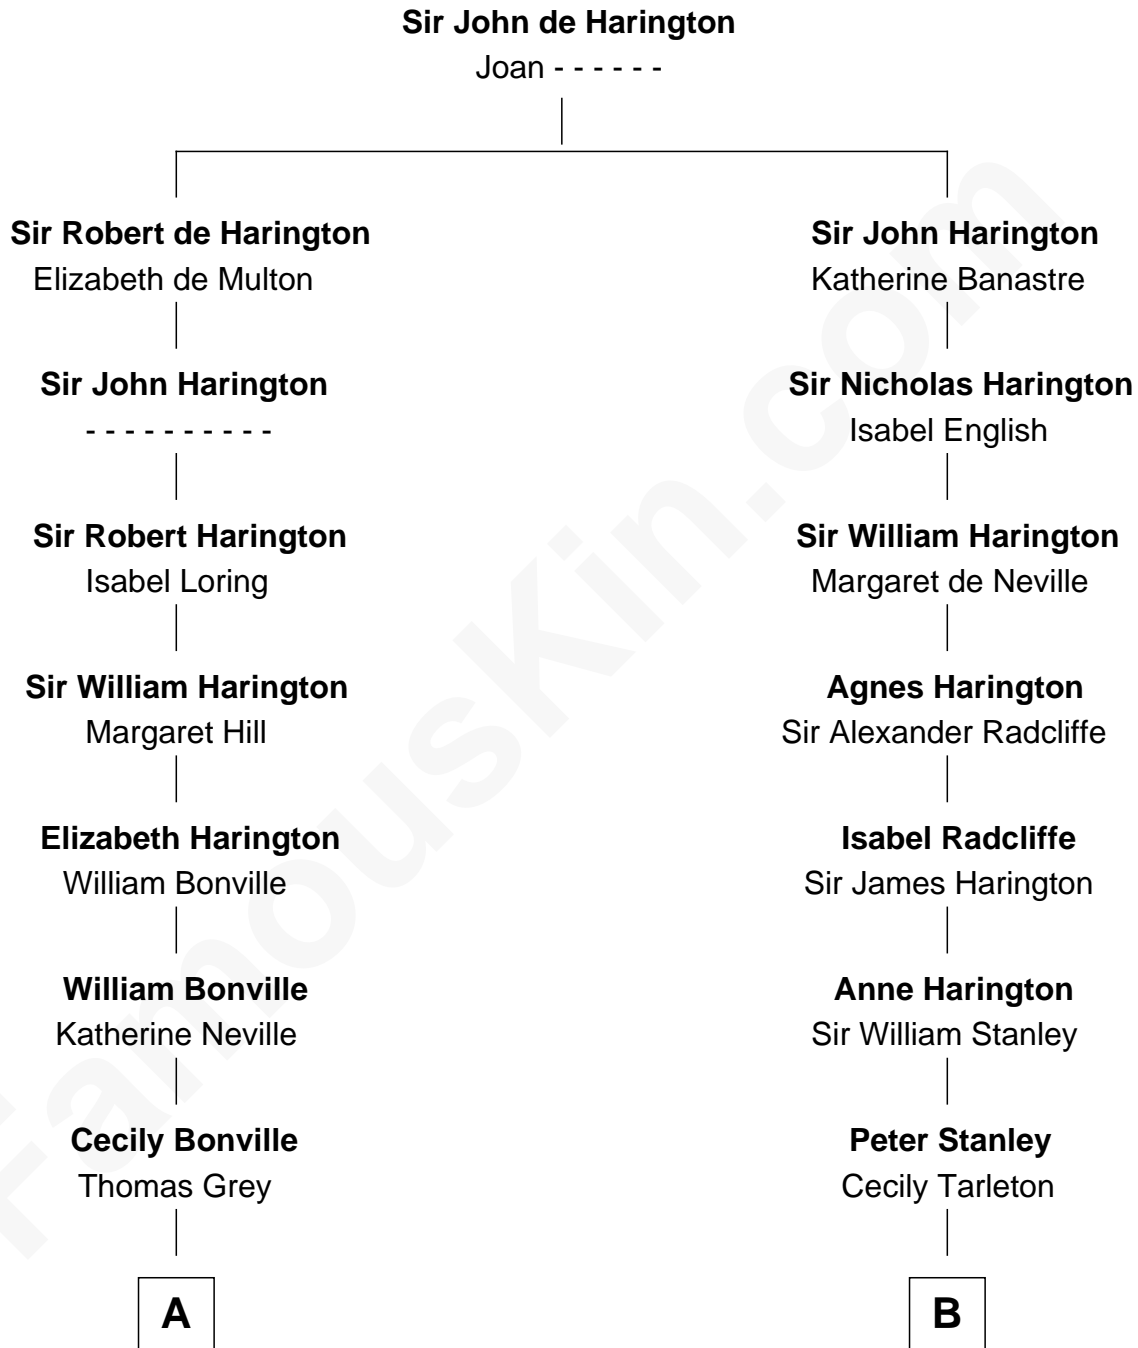

FamousKin.com Relationship Chart of

William Marsh Rice
Founder of Rice University

18th cousin of

Edith (Bolling) Wilson
First Lady of President Woodrow Wilson

C

David Rice

Patty Hall

William Marsh Rice

Founder of Rice University

D

William Holcombe Bolling

Sarah Spiers White

Edith (Bolling) Wilson

First Lady of Woodrow Wilson

FamousKin.com