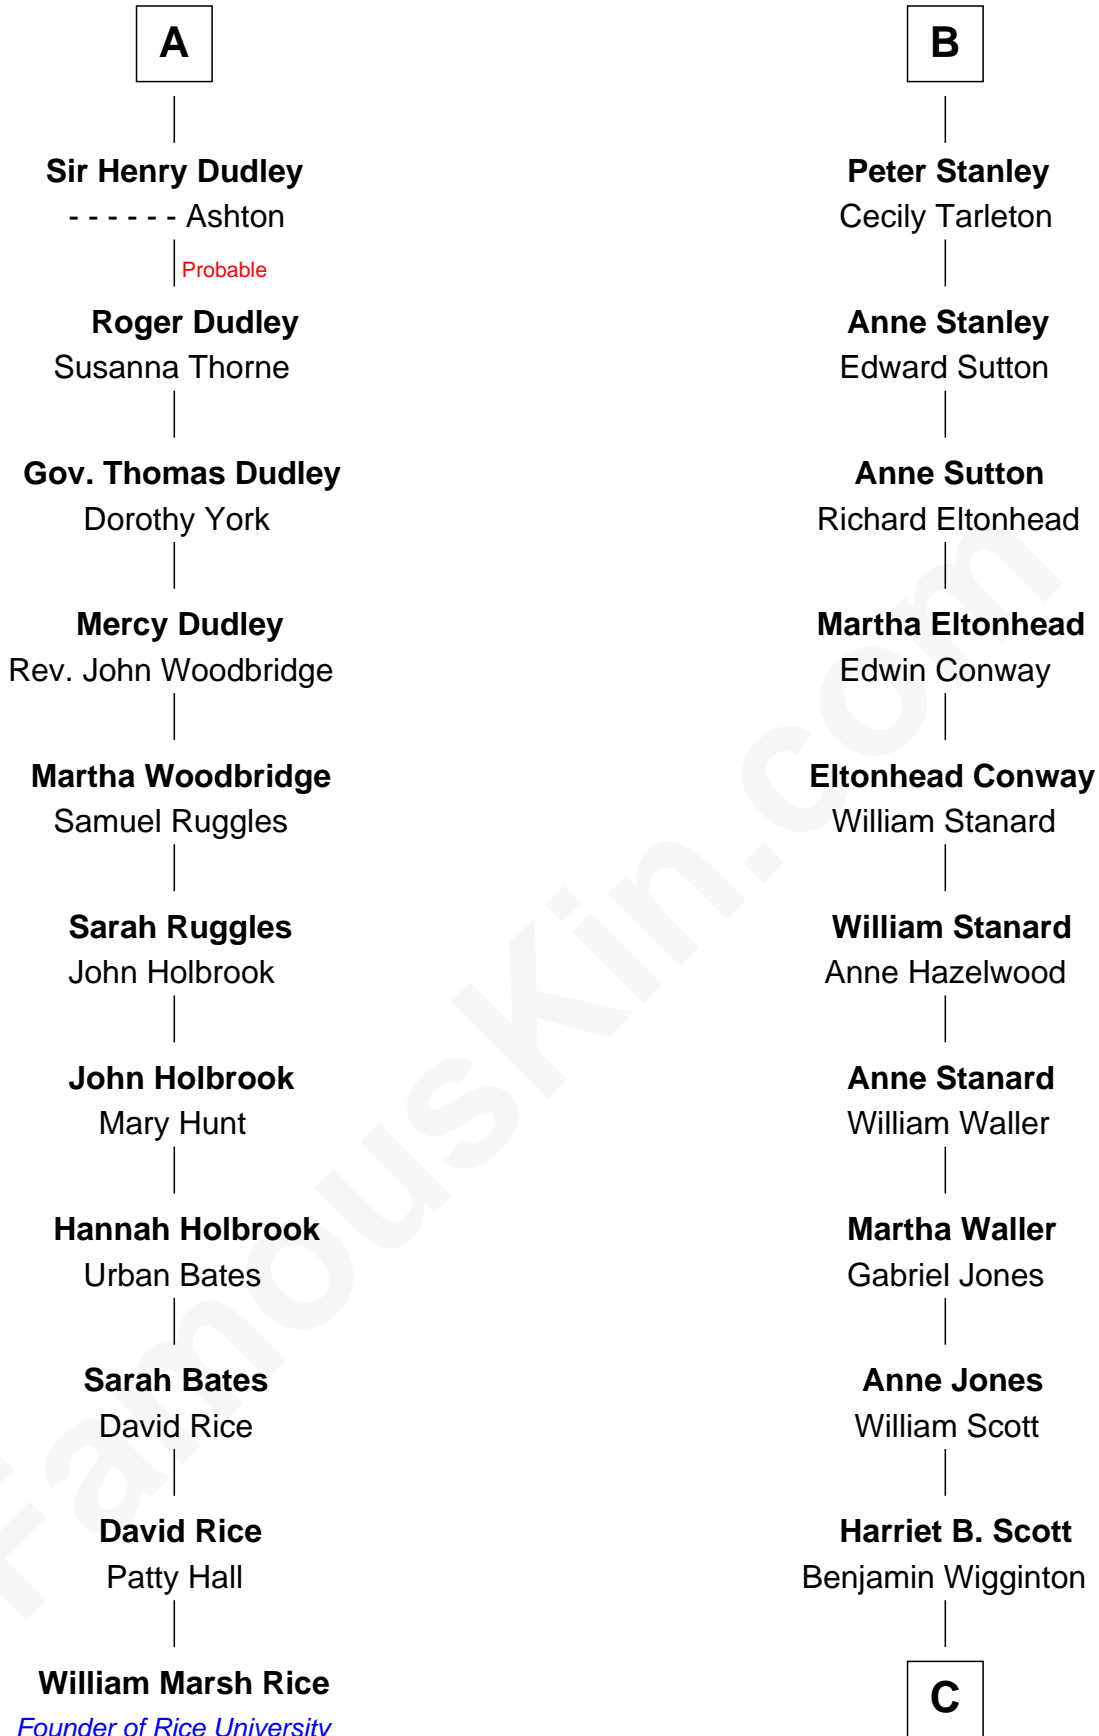

FamousKin.com Relationship Chart of

William Marsh Rice

Founder of Rice University

17th cousin 2 times removed of

Edith (Bolling) Wilson

First Lady of President Woodrow Wilson

C

Anne E. Wigginton

Archibald Bolling

William Holcombe Bolling

Sarah Spiers White

Edith (Bolling) Wilson

First Lady of Woodrow Wilson

FamousKin.com