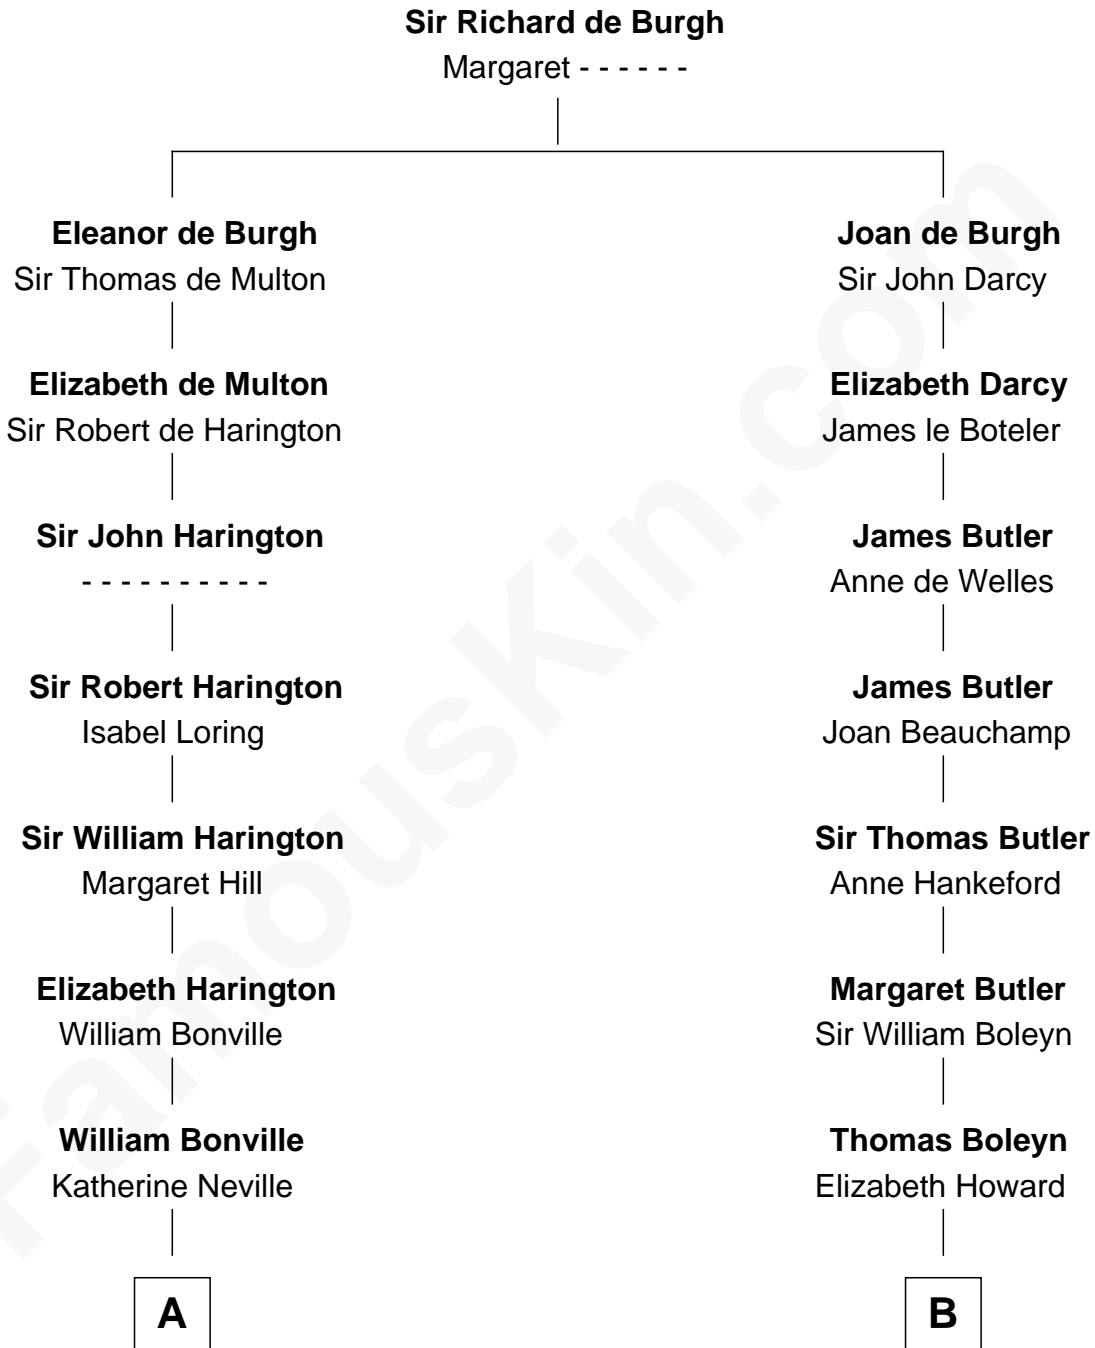

FamousKin.com Relationship Chart of

William Marsh Rice
Founder of Rice University

19th cousin of

Edith (Bolling) Wilson
First Lady of President Woodrow Wilson

C

Sarah Bates

David Rice

David Rice

Patty Hall

William Marsh Rice

Founder of Rice University

D

Archibald Bolling

Anne E. Wigginton

William Holcombe Bolling

Sarah Spiers White