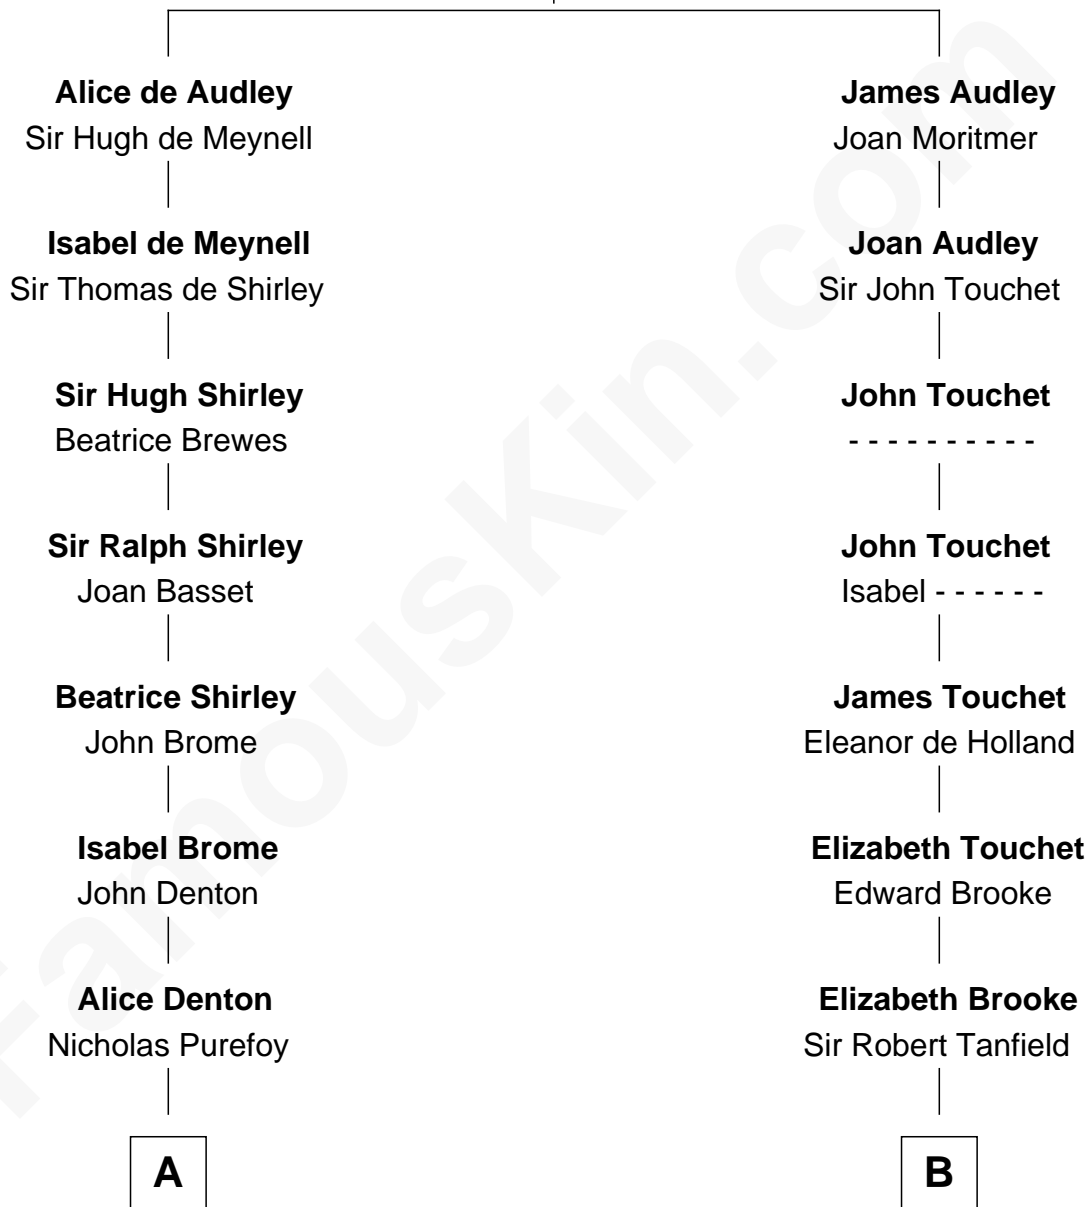

FamousKin.com Relationship Chart of

William Marsh Rice

Founder of Rice University

18th cousin 3 times removed of

Edith (Bolling) Wilson

First Lady of President Woodrow Wilson

Sir Nicholas Audley

Joan Martin

C

David Rice

Patty Hall

William Marsh Rice

Founder of Rice University

D

Mary Jefferson

John Bolling