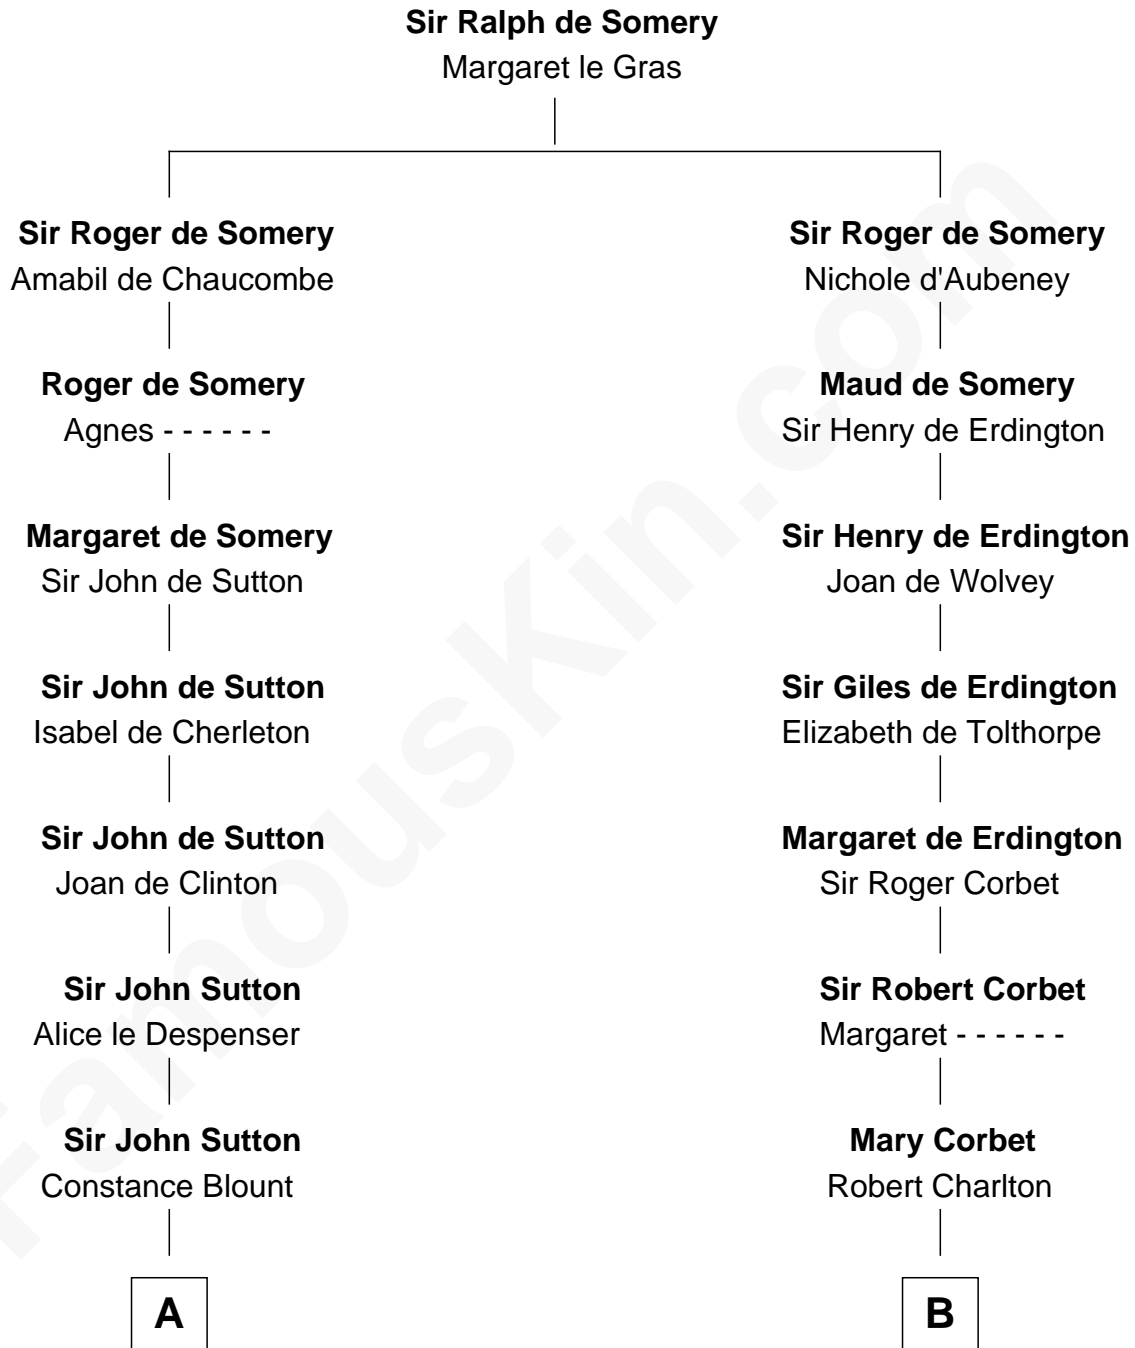

# FamousKin.com Relationship Chart of

**William Marsh Rice**  
Founder of Rice University

16th cousin 5 times removed of

**Samuel Prescott**

Completed Paul Revere's Midnight Ride

**C**

—  
**John Holbrook**

Mary Hunt

—  
**Hannah Holbrook**

Urban Bates

—  
**Sarah Bates**

David Rice

—  
**David Rice**

Patty Hall

—  
**William Marsh Rice**

*Founder of Rice University*

FamousKin.com