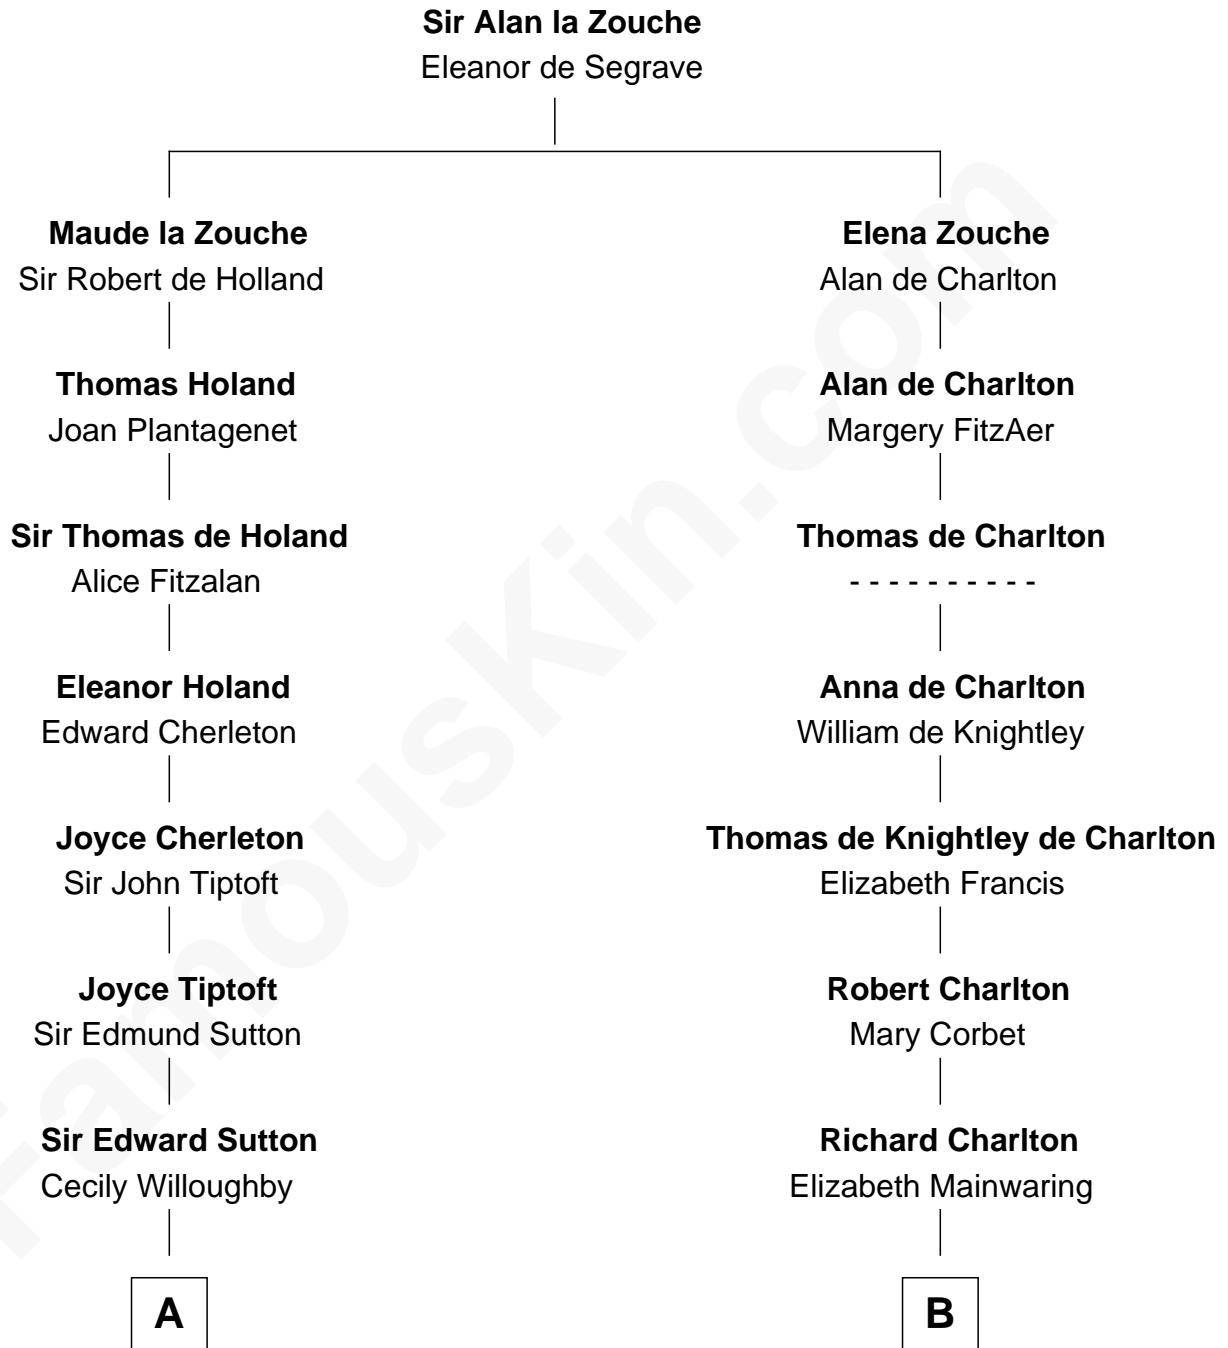

FamousKin.com Relationship Chart of

William Marsh Rice

Founder of Rice University

15th cousin 3 times removed of

Samuel Prescott

Completed Paul Revere's Midnight Ride

C

—
David Rice

Patty Hall

—
William Marsh Rice

Founder of Rice University

FamousKin.com