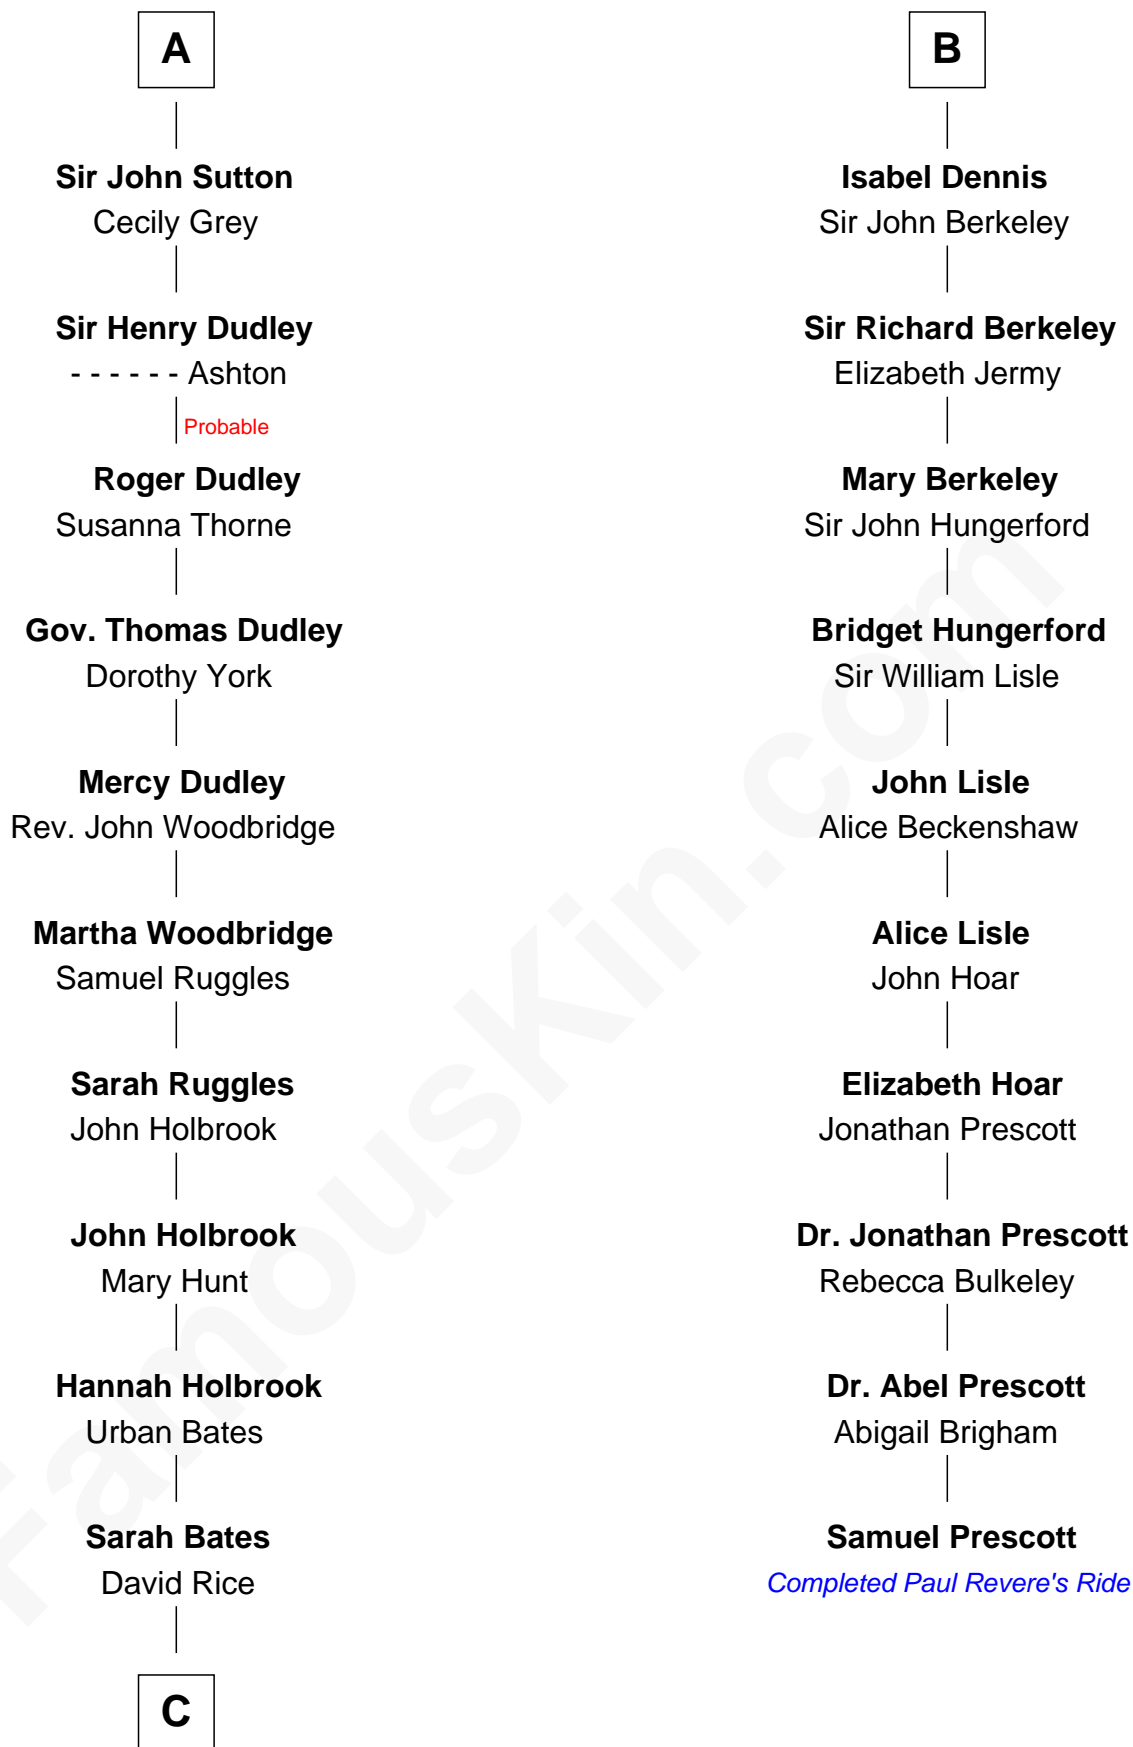

FamousKin.com Relationship Chart of

William Marsh Rice

Founder of Rice University

16th cousin 2 times removed of

Samuel Prescott

Completed Paul Revere's Midnight Ride

C

—
David Rice

Patty Hall

—
William Marsh Rice

Founder of Rice University

FamousKin.com