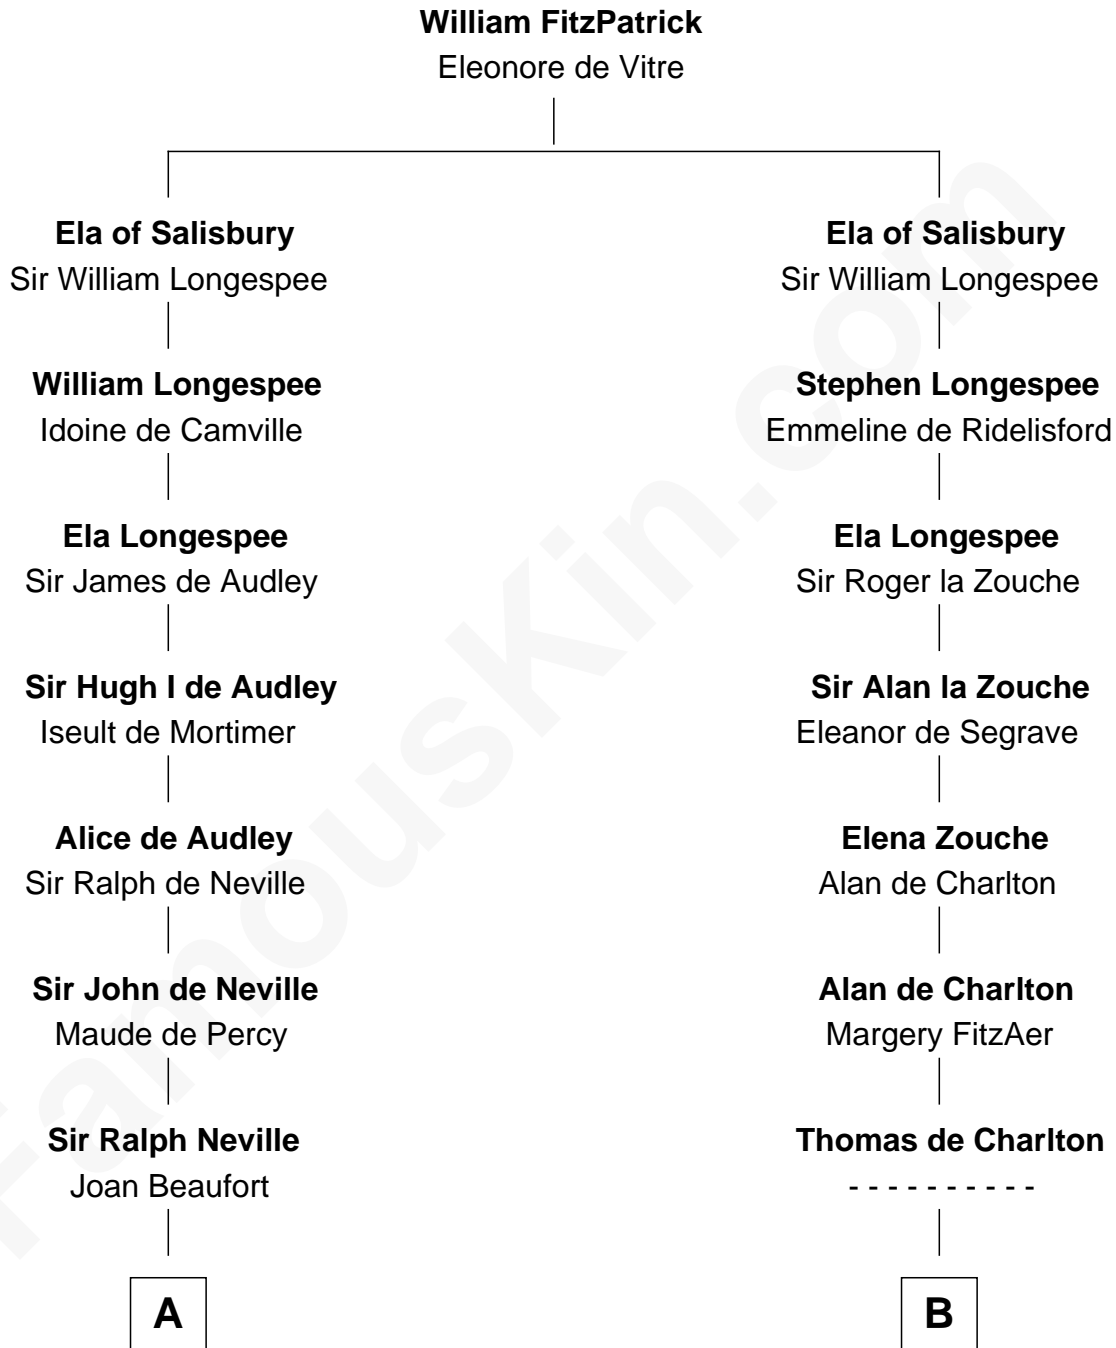

FamousKin.com Relationship Chart of

William Marsh Rice
Founder of Rice University

19th cousin 2 times removed of

Samuel Prescott

Completed Paul Revere's Midnight Ride

C

John Holbrook

Mary Hunt

Hannah Holbrook

Urban Bates

Sarah Bates

David Rice

David Rice

Patty Hall

William Marsh Rice

Founder of Rice University

D

Rebecca Bulkeley

Dr. Jonathan Prescott

Dr. Abel Prescott

Abigail Brigham

Samuel Prescott

Completed Paul Revere's Ride

FamousKin.com