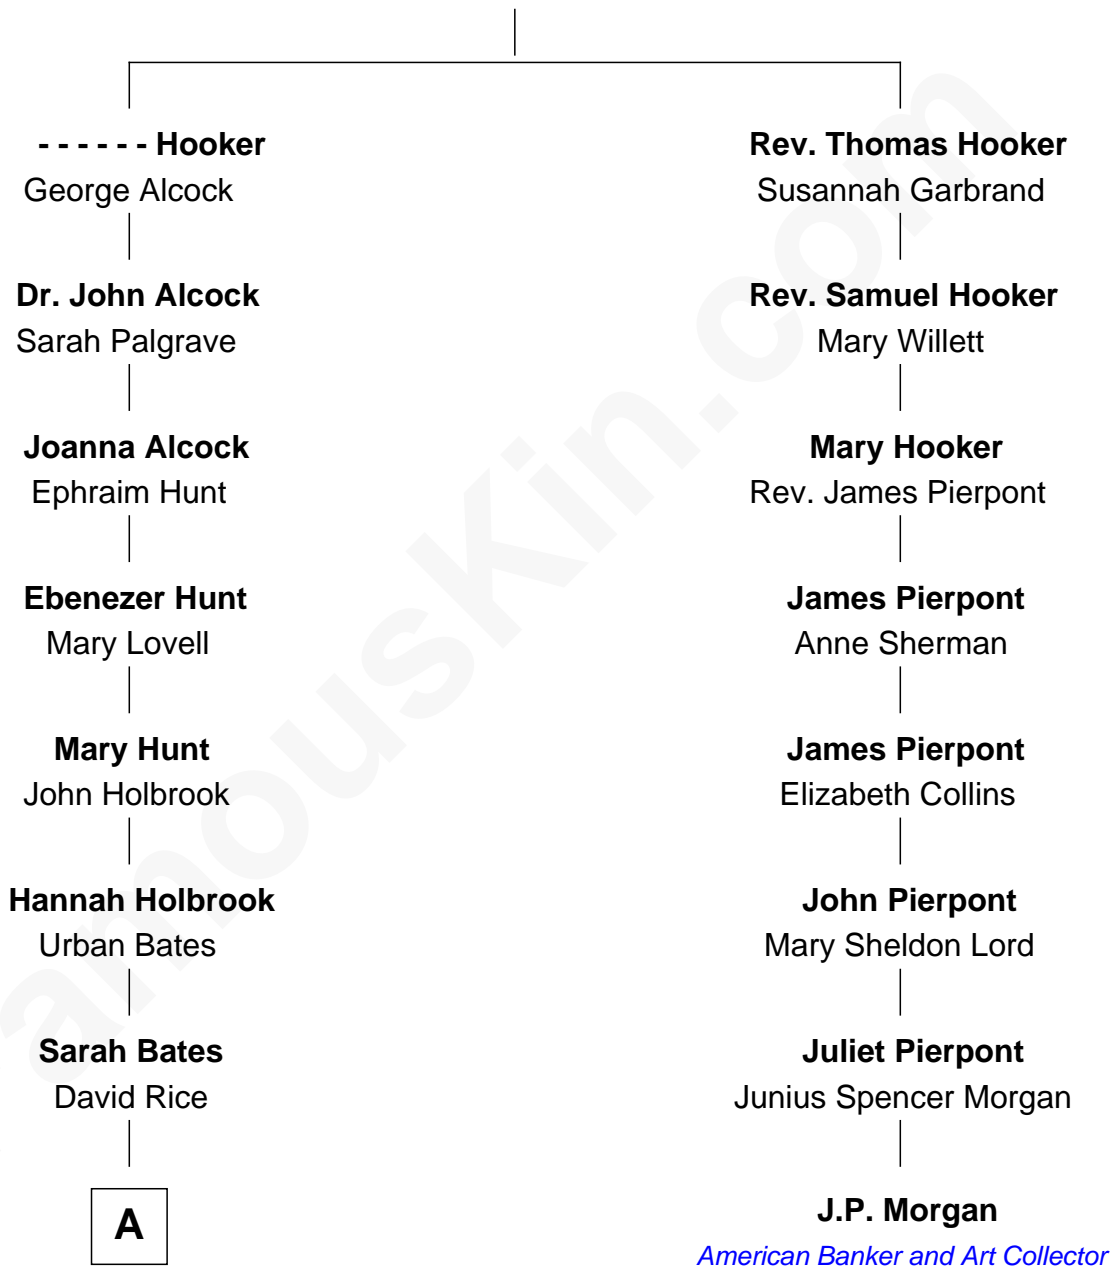

**FamousKin.com**  
**Relationship Chart of**  
**William Marsh Rice**  
*Founder of Rice University*

7th cousin 1 time removed of

**J.P. Morgan**  
*American Banker and Art Collector*

**Thomas Hooker**

-----

**A**

—  
**David Rice**

Patty Hall

—  
**William Marsh Rice**

*Founder of Rice University*

FamousKin.com