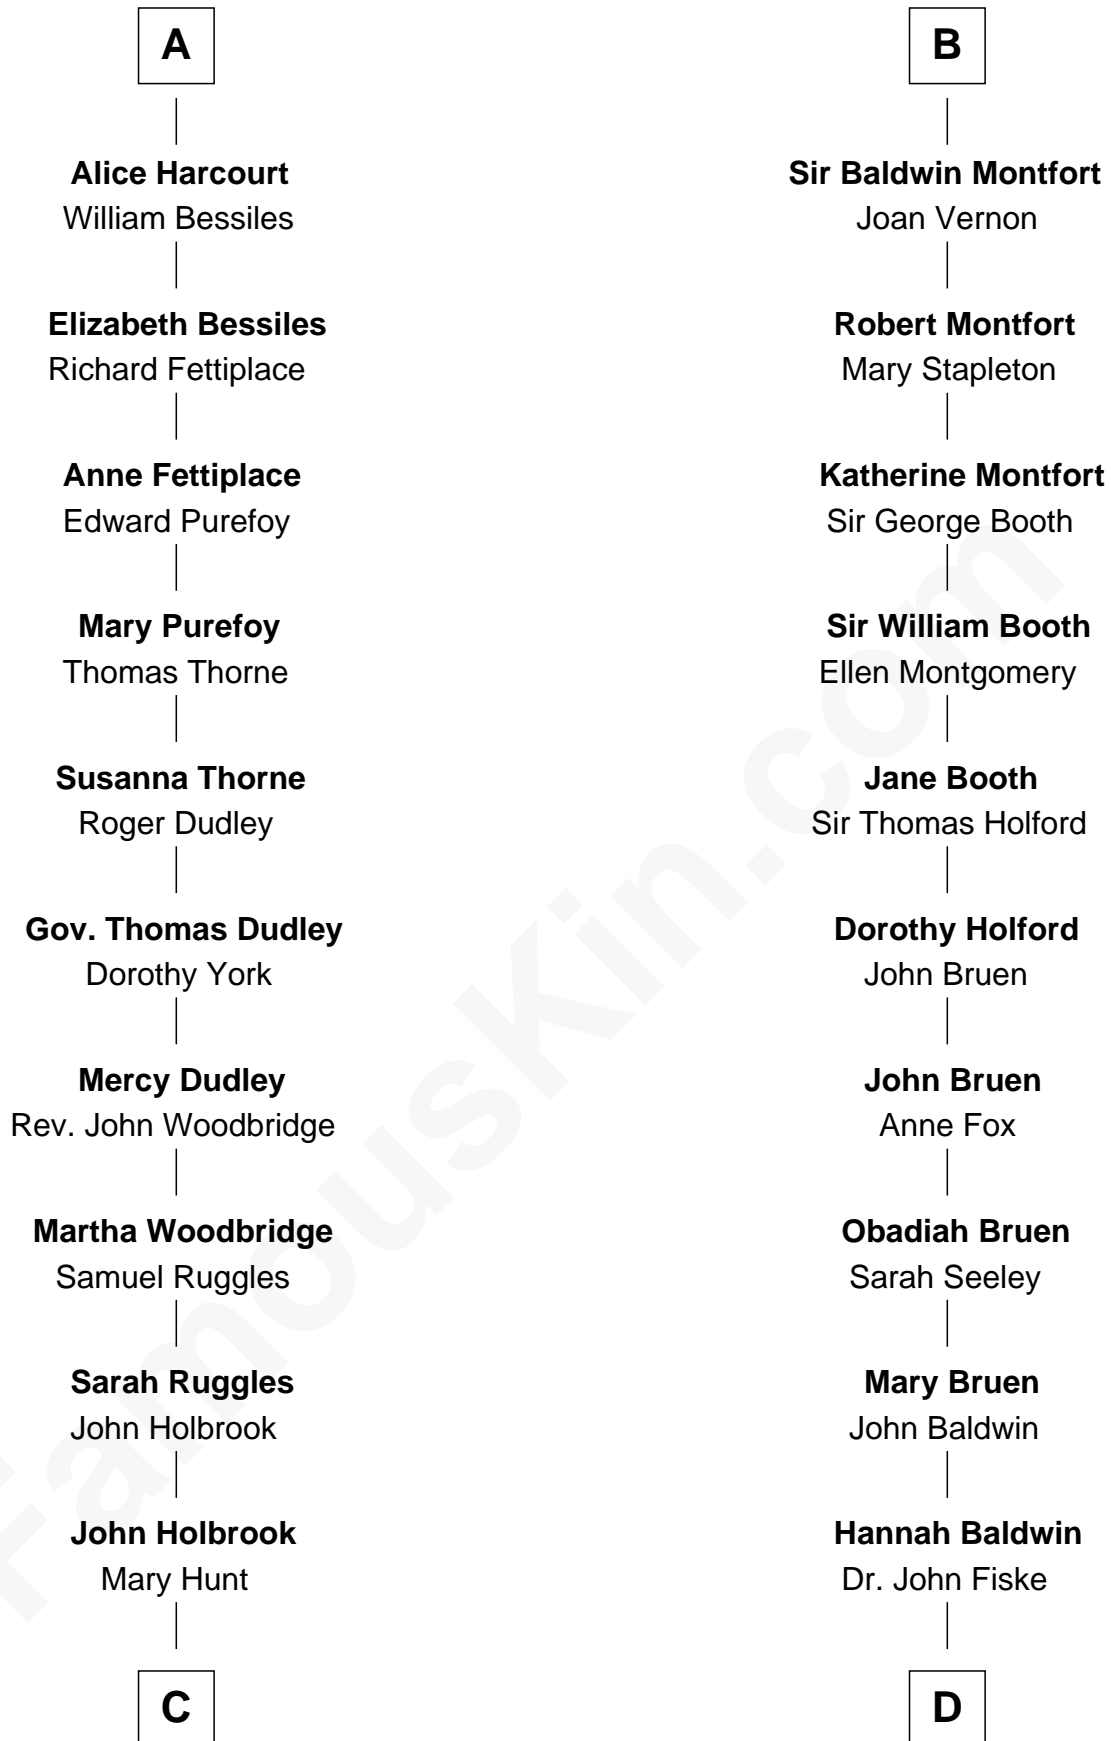

# FamousKin.com Relationship Chart of

**William Marsh Rice**

*Founder of Rice University*

20th cousin 1 time removed of

**Stephen A. Douglas**

*Participated in Lincoln-Douglas Debates*

**Robert Fitzwalter**

Rohese - - - - -

**C**

**Hannah Holbrook**

Urban Bates

**Sarah Bates**

David Rice

**David Rice**

Patty Hall