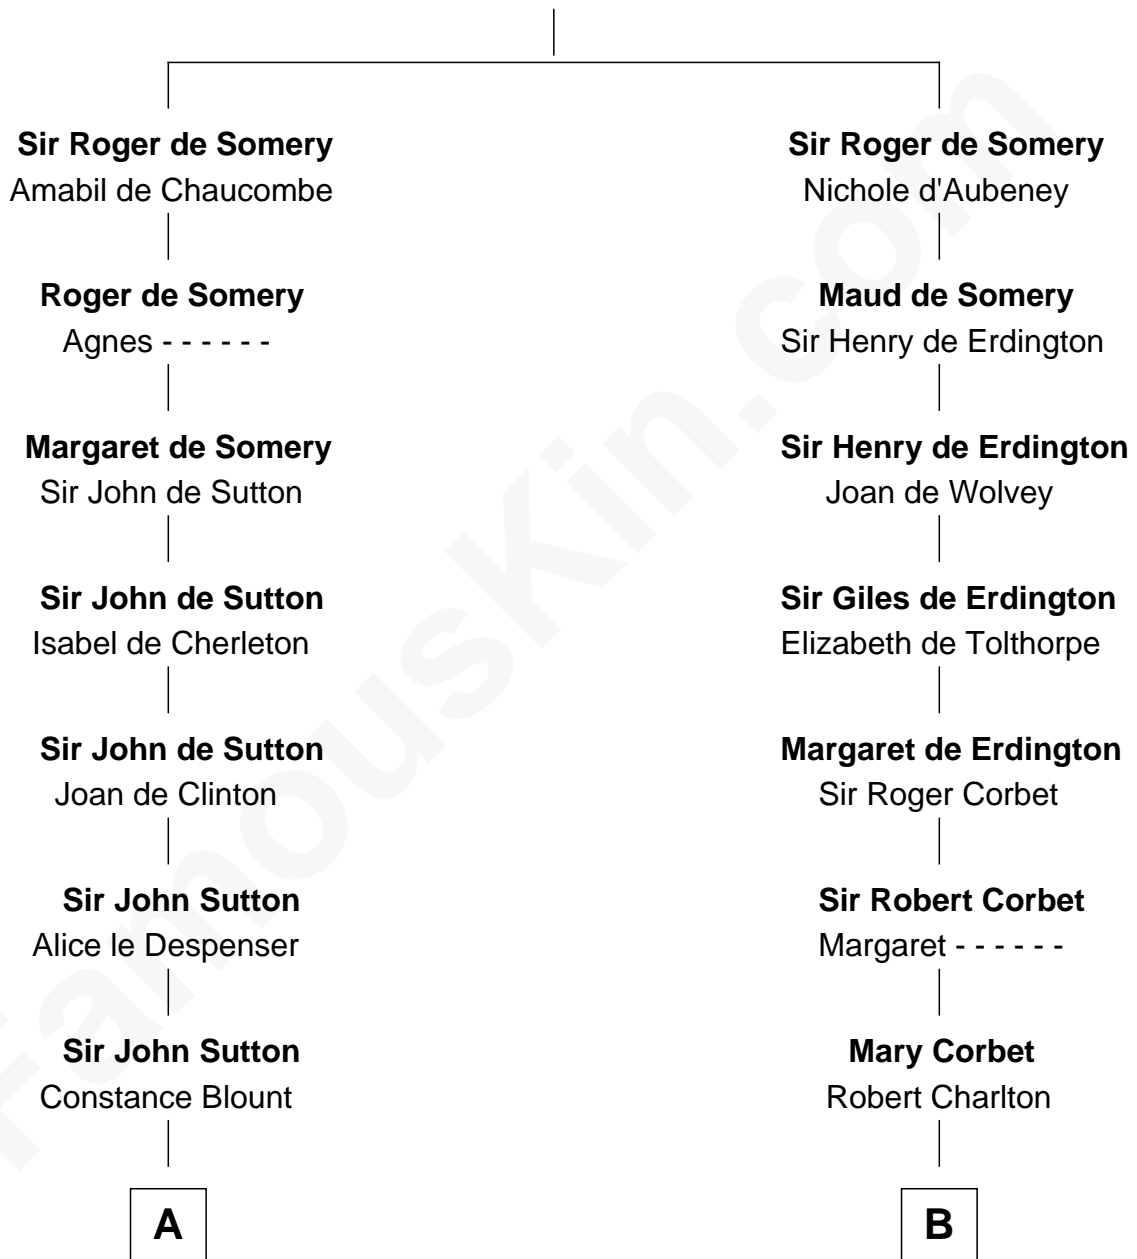

FamousKin.com Relationship Chart of

William Marsh Rice
Founder of Rice University

21st cousin of

Katharine Hepburn
Movie Actress

Sir Ralph de Somery
Margaret le Gras

C

John Holbrook

Mary Hunt

Hannah Holbrook

Urban Bates

Sarah Bates

David Rice

David Rice

Patty Hall

William Marsh Rice

Founder of Rice University