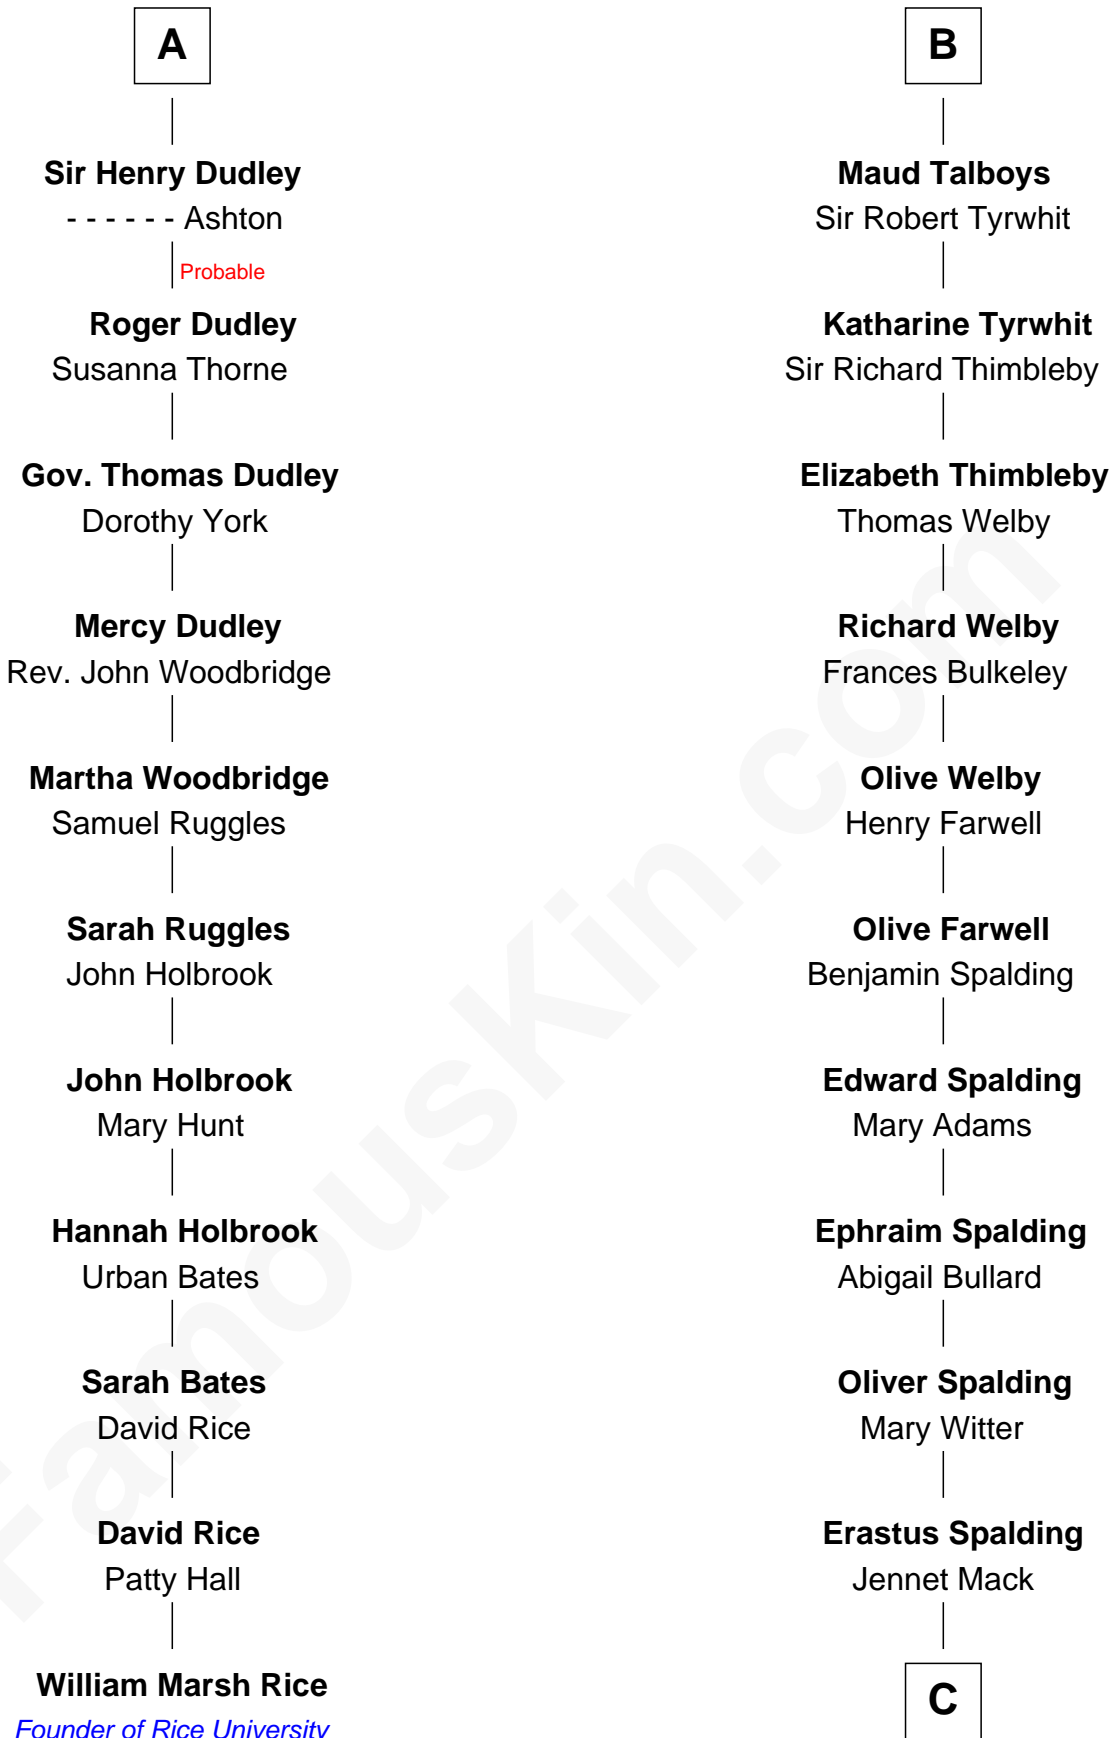

**FamousKin.com**  
**Relationship Chart of**  
**William Marsh Rice**  
*Founder of Rice University*

17th cousin 3 times removed of

**Katharine Hepburn**  
*Movie Actress*

**C**

**Martha Ann Spalding**

Leman Benton Garlinghouse

**Caroline Garlinghouse**

Alfred Augustus Houghton

**Katharine Martha Houghton**

Thomas Norval Hepburn

**Katharine Hepburn**

*Movie Actress*

FamousKin.com