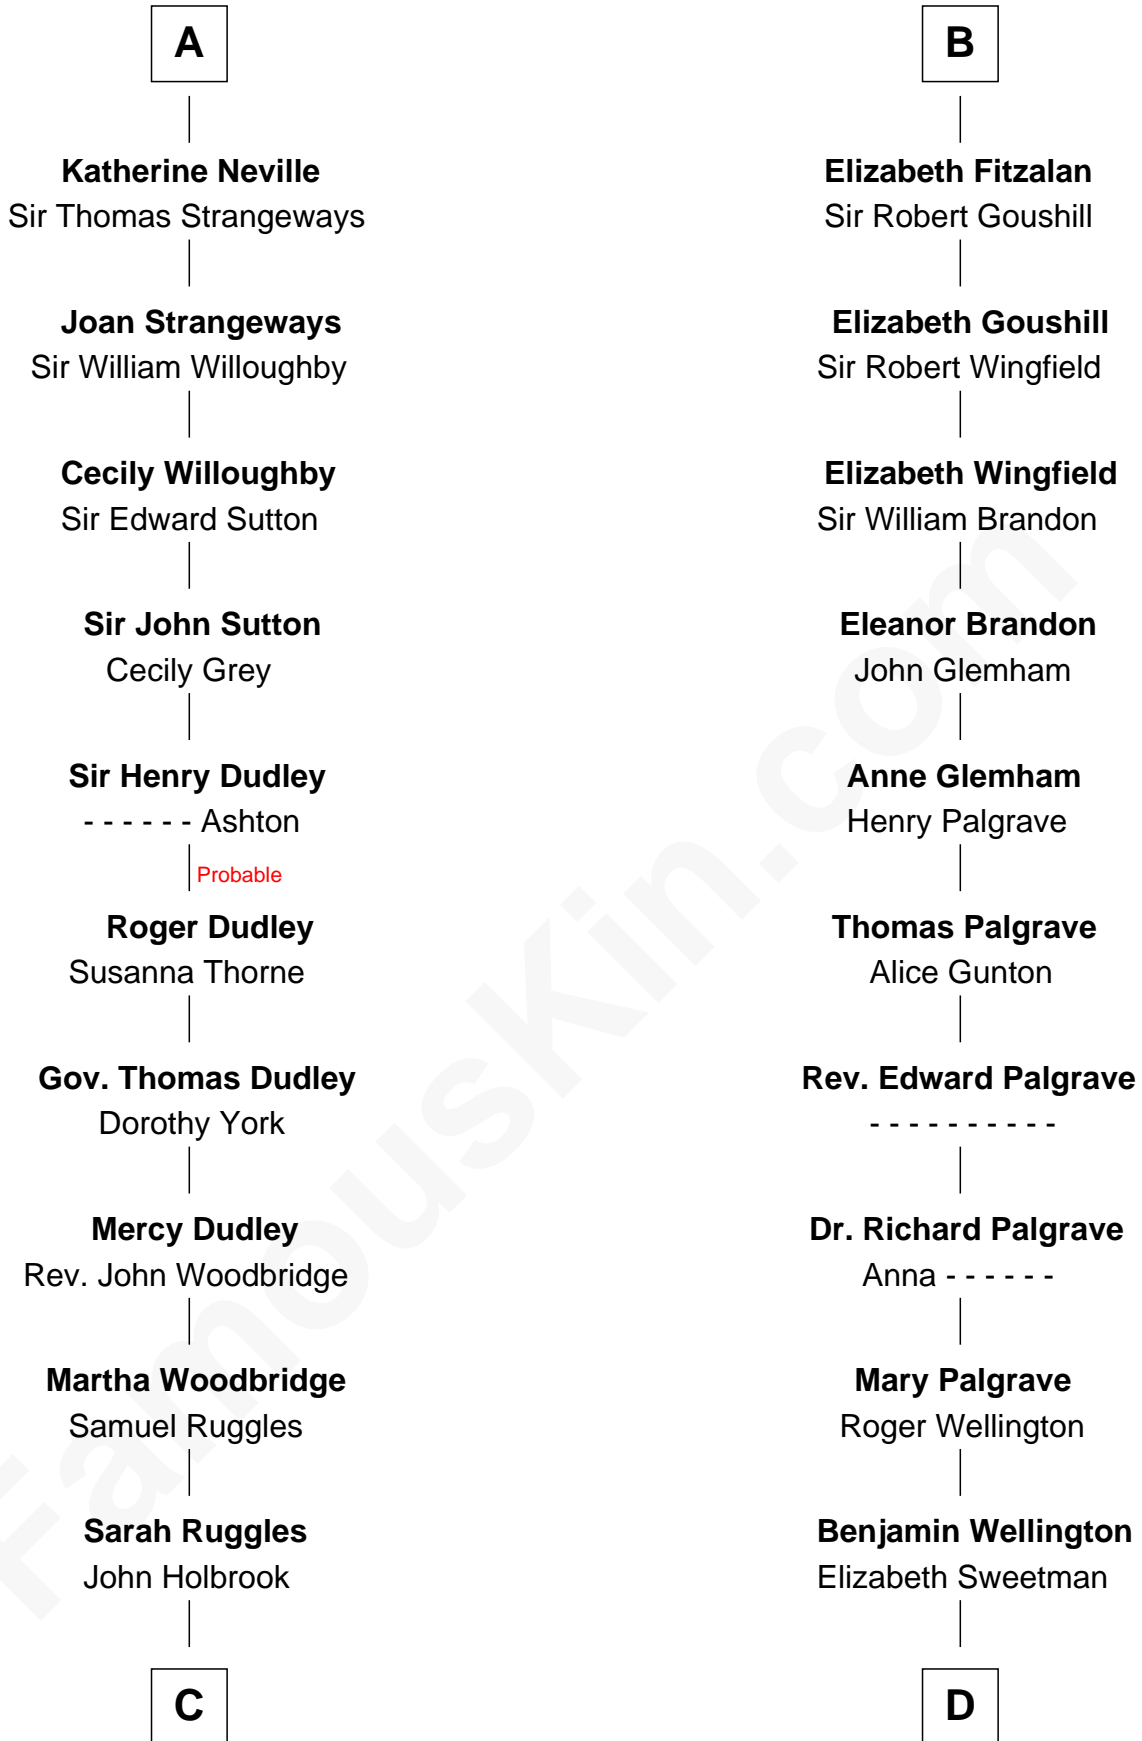

FamousKin.com
Relationship Chart of
William Marsh Rice
Founder of Rice University

18th cousin 3 times removed of

Roger Sherman
Signer of the Declaration of Independence

C

John Holbrook

Mary Hunt

Hannah Holbrook

Urban Bates

Sarah Bates

David Rice

David Rice

Patty Hall

William Marsh Rice

Founder of Rice University

D

Mehetable Wellington

William Sherman

Roger Sherman

Signer of Declaration of Independence

FamousKin.com