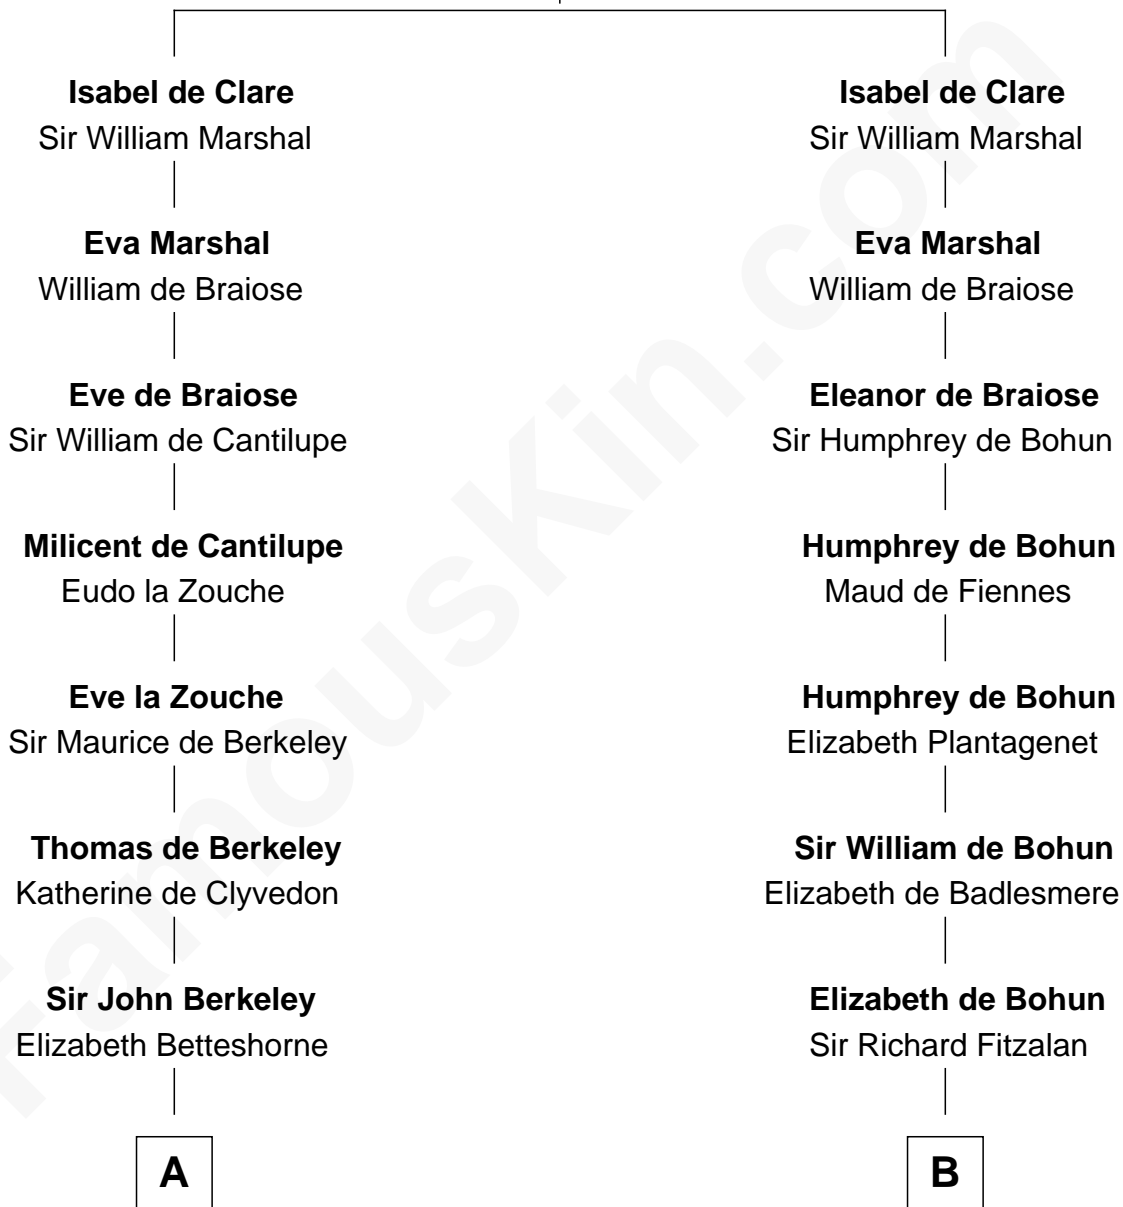

FamousKin.com
Relationship Chart of
William Marsh Rice
Founder of Rice University

18th cousin 3 times removed of

Roger Sherman
Signer of the Declaration of Independence

Richard de Clare
 Aoife MacMurrough

C

John Holbrook

Mary Hunt

Hannah Holbrook

Urban Bates

Sarah Bates

David Rice

David Rice

Patty Hall

William Marsh Rice

Founder of Rice University

D

Mehetable Wellington

William Sherman

Roger Sherman

Signer of Declaration of Independence