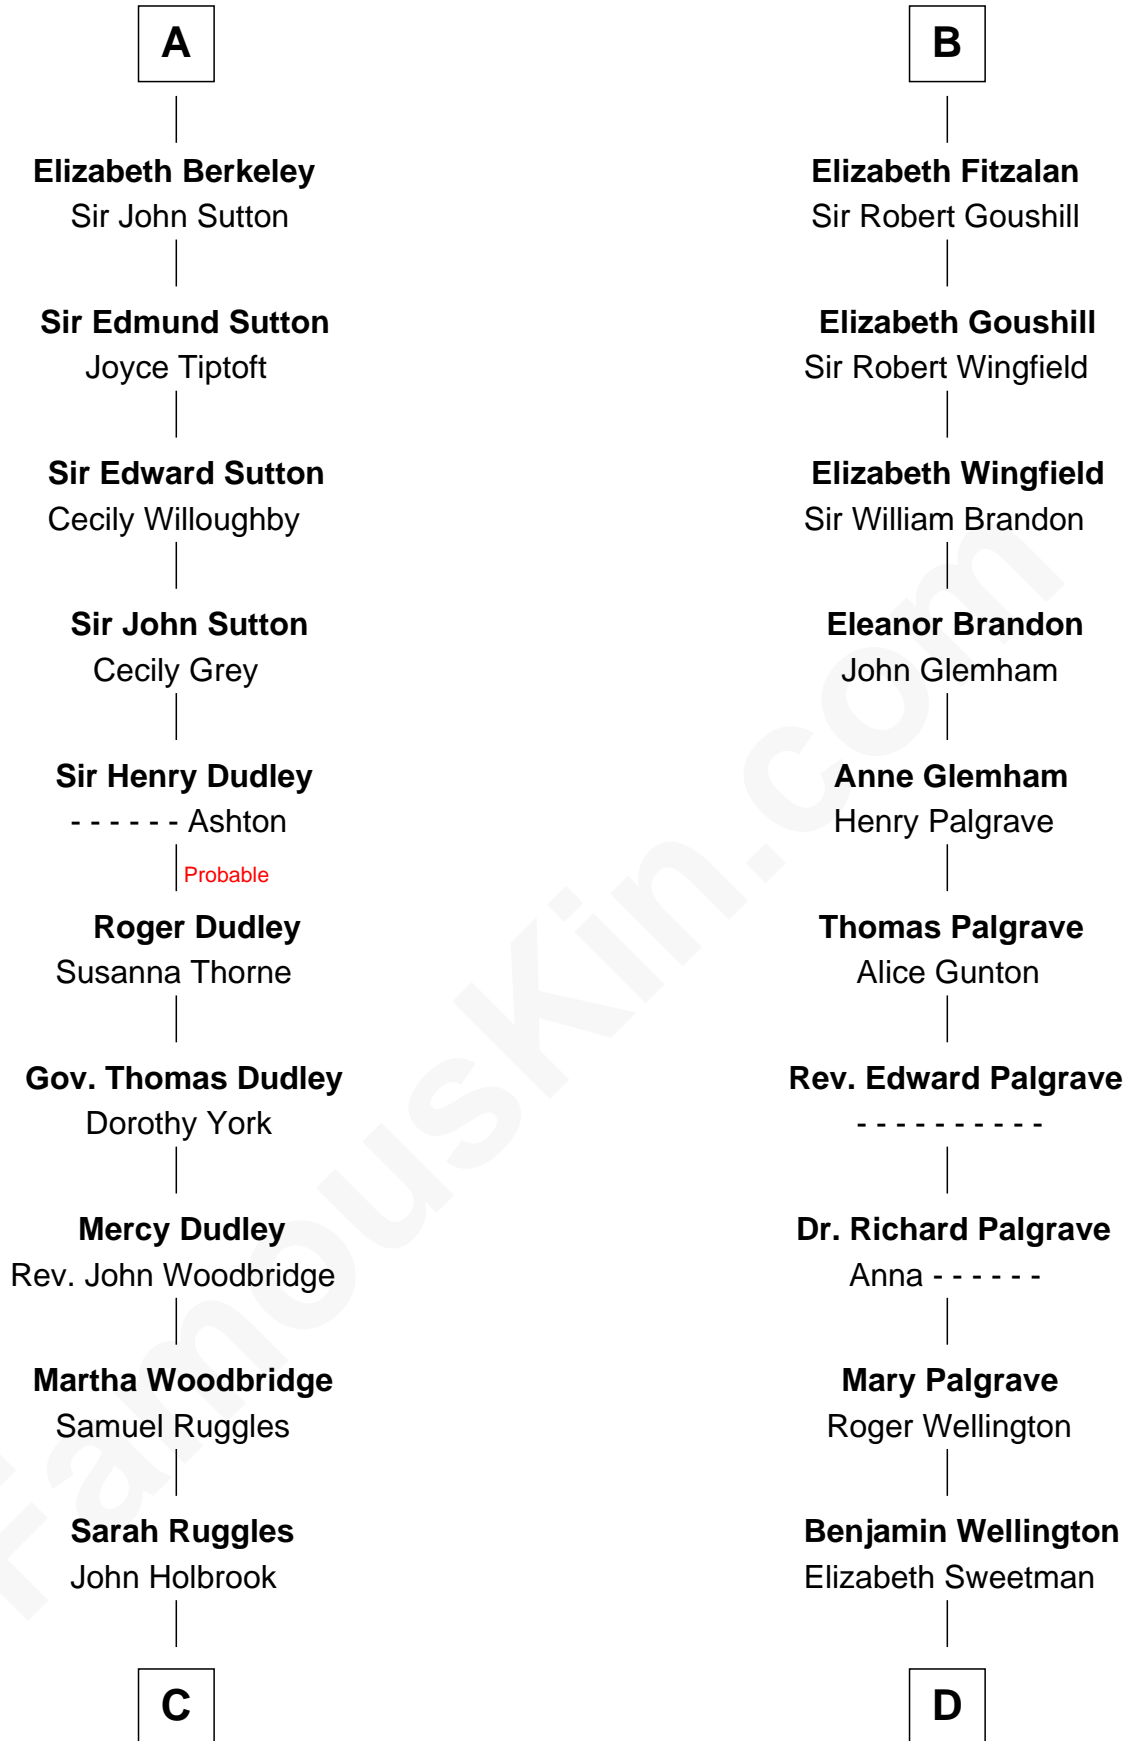

FamousKin.com
Relationship Chart of
William Marsh Rice
Founder of Rice University

18th cousin 3 times removed of

Roger Sherman
Signer of the Declaration of Independence

Richard de Clare
 Aoife MacMurrough

C

John Holbrook

Mary Hunt

Hannah Holbrook

Urban Bates

Sarah Bates

David Rice

David Rice

Patty Hall

William Marsh Rice

Founder of Rice University

D

Mehetable Wellington

William Sherman

Roger Sherman

Signer of Declaration of Independence