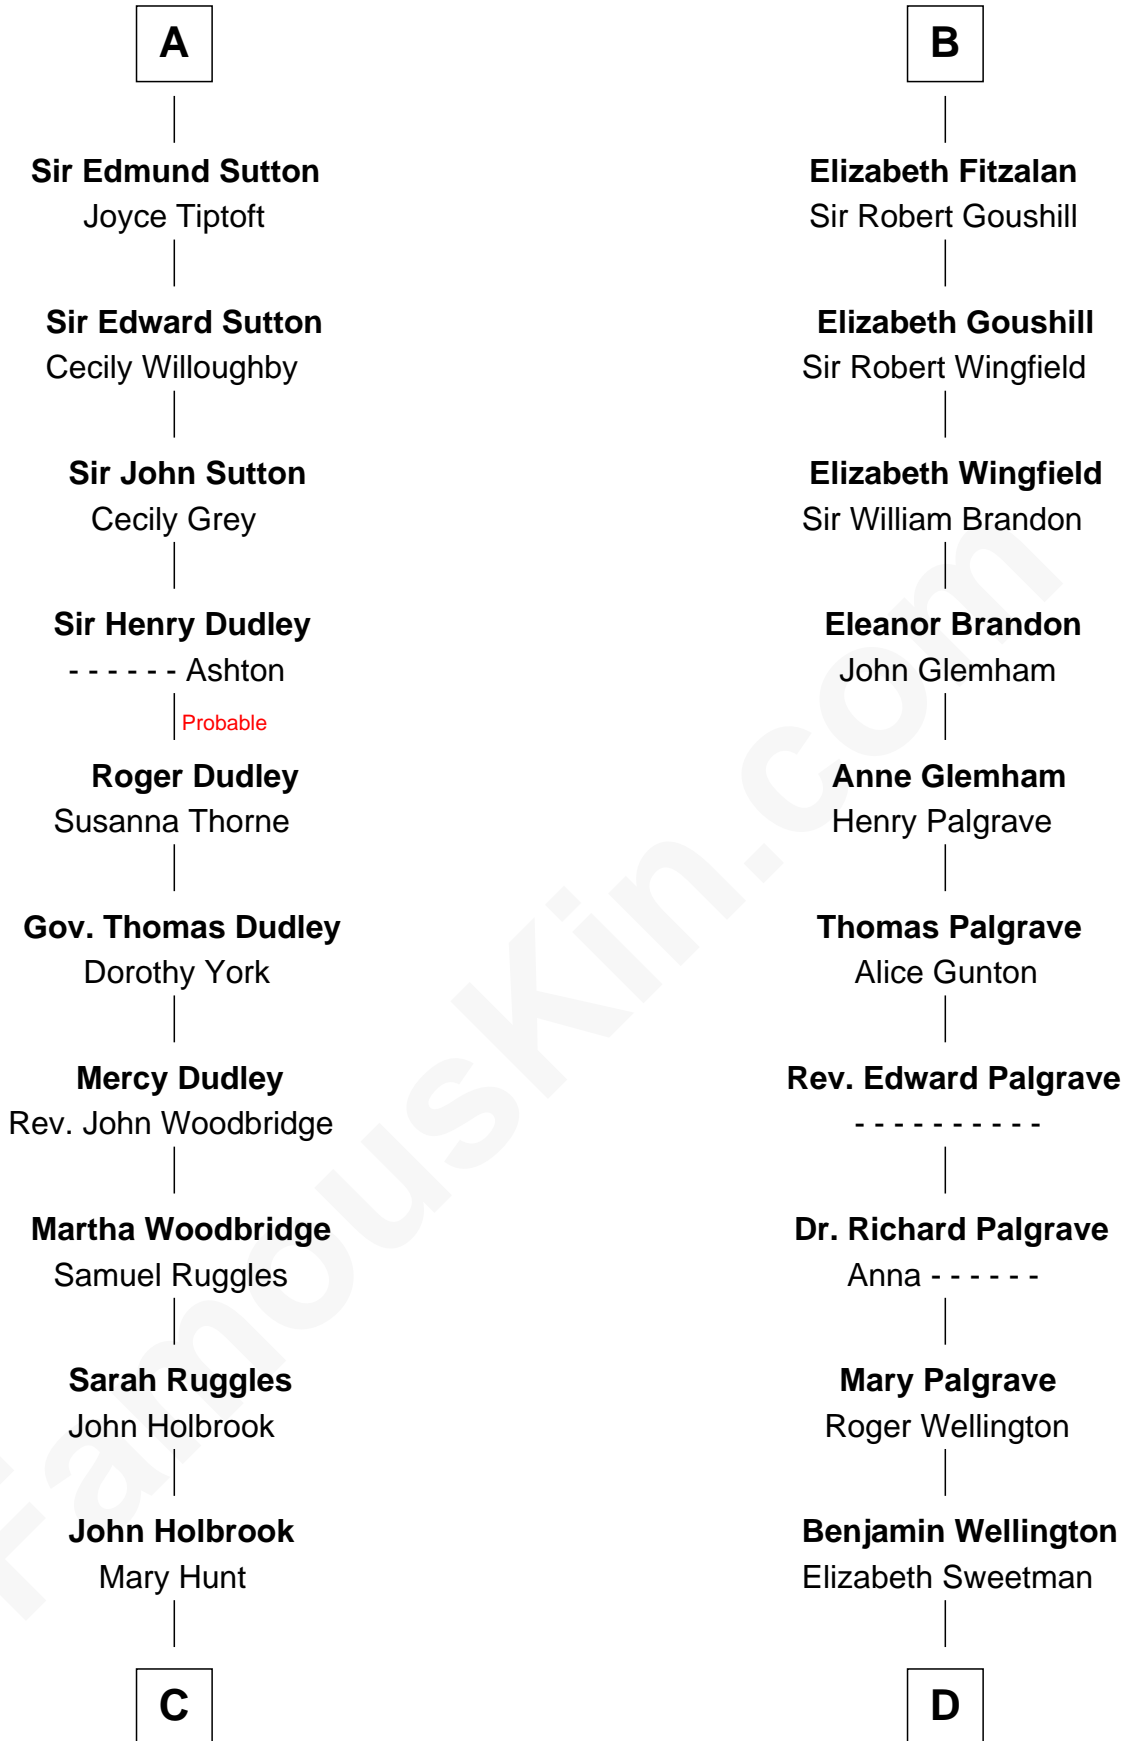

FamousKin.com
Relationship Chart of
William Marsh Rice
Founder of Rice University

18th cousin 2 times removed of

Roger Sherman
Signer of the Declaration of Independence

Hugh de Kevelioc
 Bertrade de Montfort

C

Hannah Holbrook

Urban Bates

Sarah Bates

David Rice

David Rice

Patty Hall

William Marsh Rice