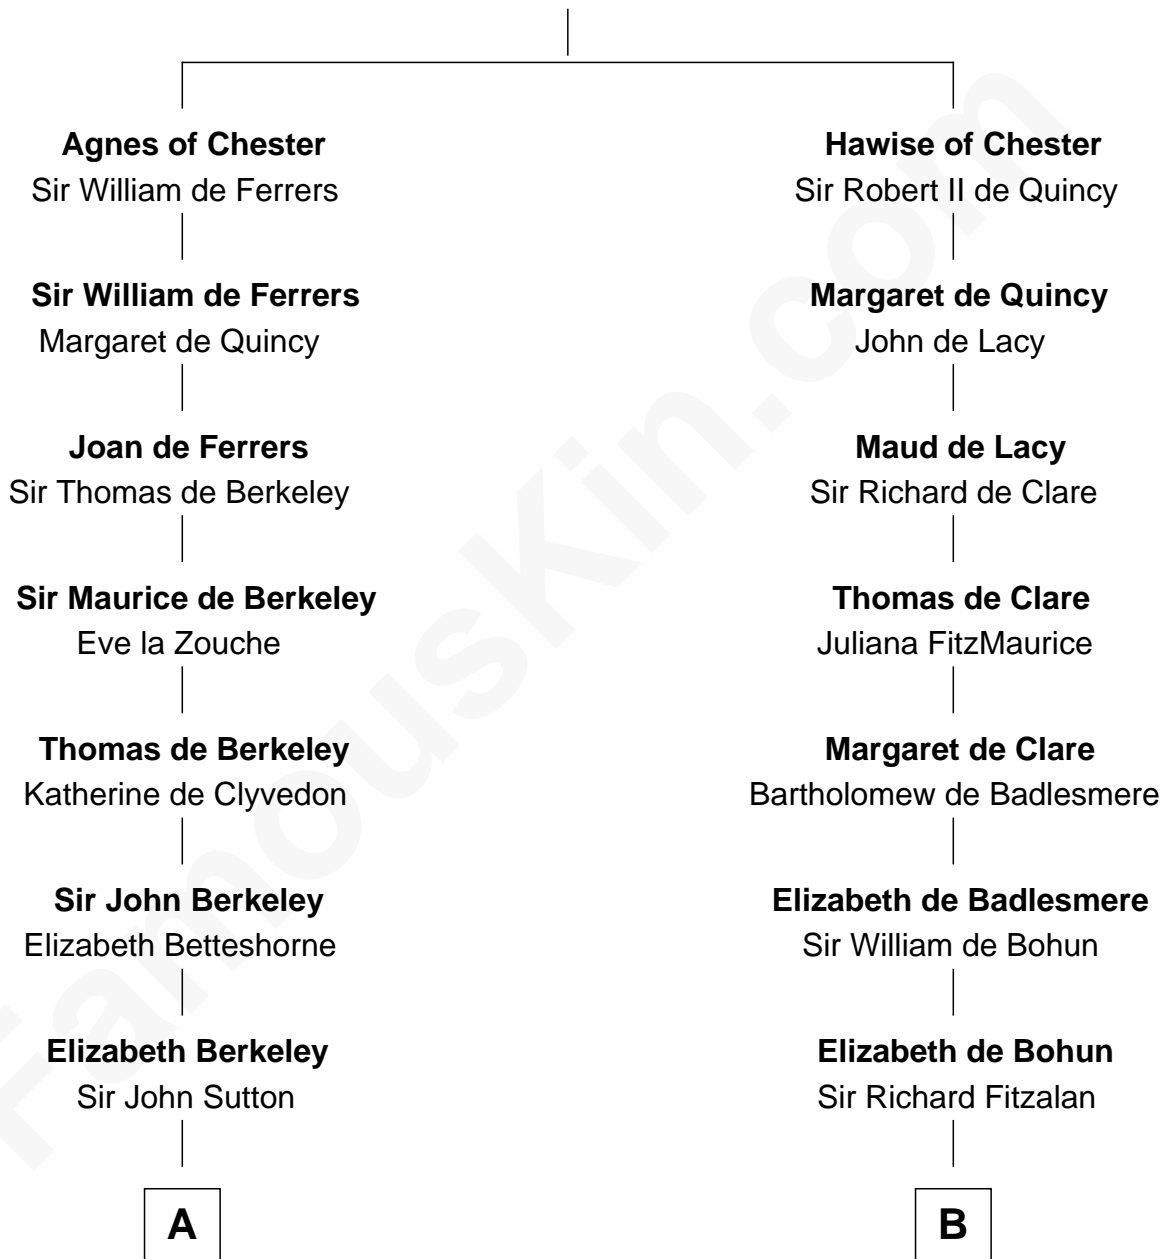

FamousKin.com
Relationship Chart of
William Marsh Rice
Founder of Rice University

18th cousin 2 times removed of

Roger Sherman
Signer of the Declaration of Independence

Hugh de Kevelioc
 Bertrade de Montfort

C

Hannah Holbrook

Urban Bates

Sarah Bates

David Rice

David Rice

Patty Hall

William Marsh Rice

Founder of Rice University

D

Mehetable Wellington

William Sherman

Roger Sherman

Signer of Declaration of Independence

FamousKin.com