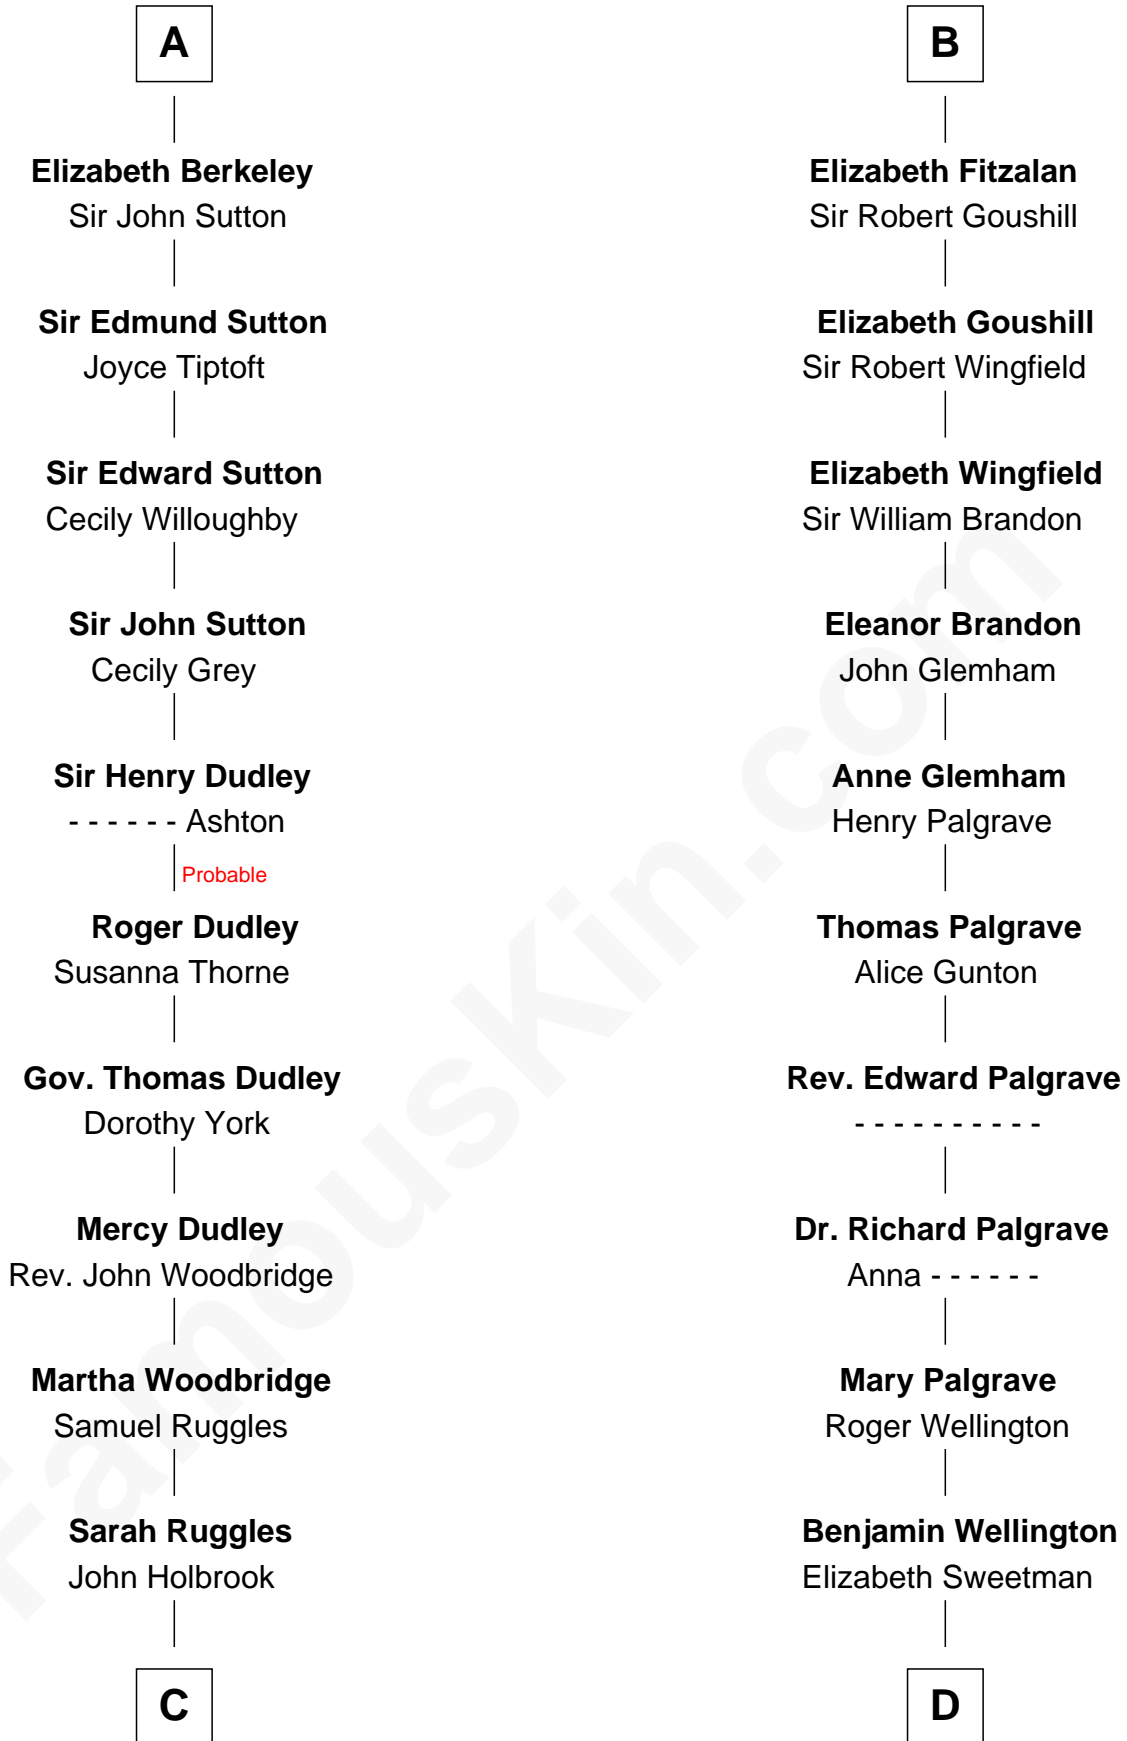

**FamousKin.com**  
**Relationship Chart of**  
**William Marsh Rice**  
*Founder of Rice University*

18th cousin 3 times removed of

**Roger Sherman**  
*Signer of the Declaration of Independence*

**C**

**John Holbrook**

Mary Hunt

**Hannah Holbrook**

Urban Bates

**Sarah Bates**

David Rice

**David Rice**

Patty Hall

**William Marsh Rice**

*Founder of Rice University*

**D**

**Mehetable Wellington**

William Sherman

**Roger Sherman**

*Signer of Declaration of Independence*

FamousKin.com