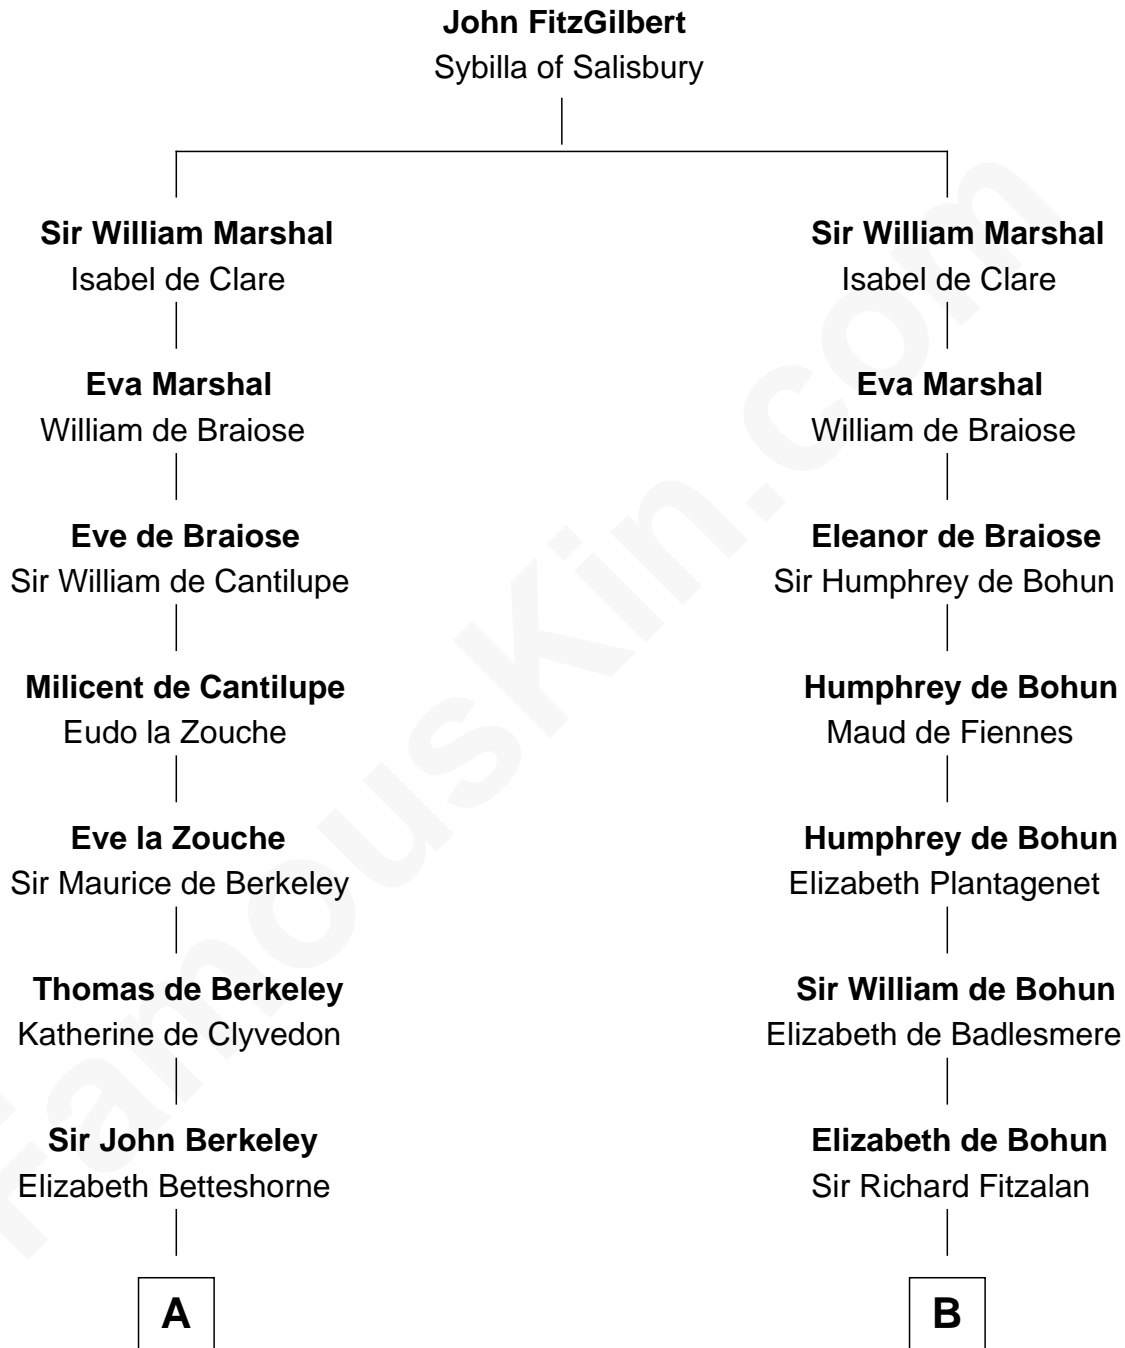

**FamousKin.com**  
**Relationship Chart of**  
**William Marsh Rice**  
*Founder of Rice University*

18th cousin 3 times removed of

**Roger Sherman**  
*Signer of the Declaration of Independence*

**C**

**John Holbrook**

Mary Hunt

**Hannah Holbrook**

Urban Bates

**Sarah Bates**

David Rice

**David Rice**

Patty Hall

**William Marsh Rice**

*Founder of Rice University*

**D**

**Mehetable Wellington**

William Sherman

**Roger Sherman**

*Signer of Declaration of Independence*

FamousKin.com