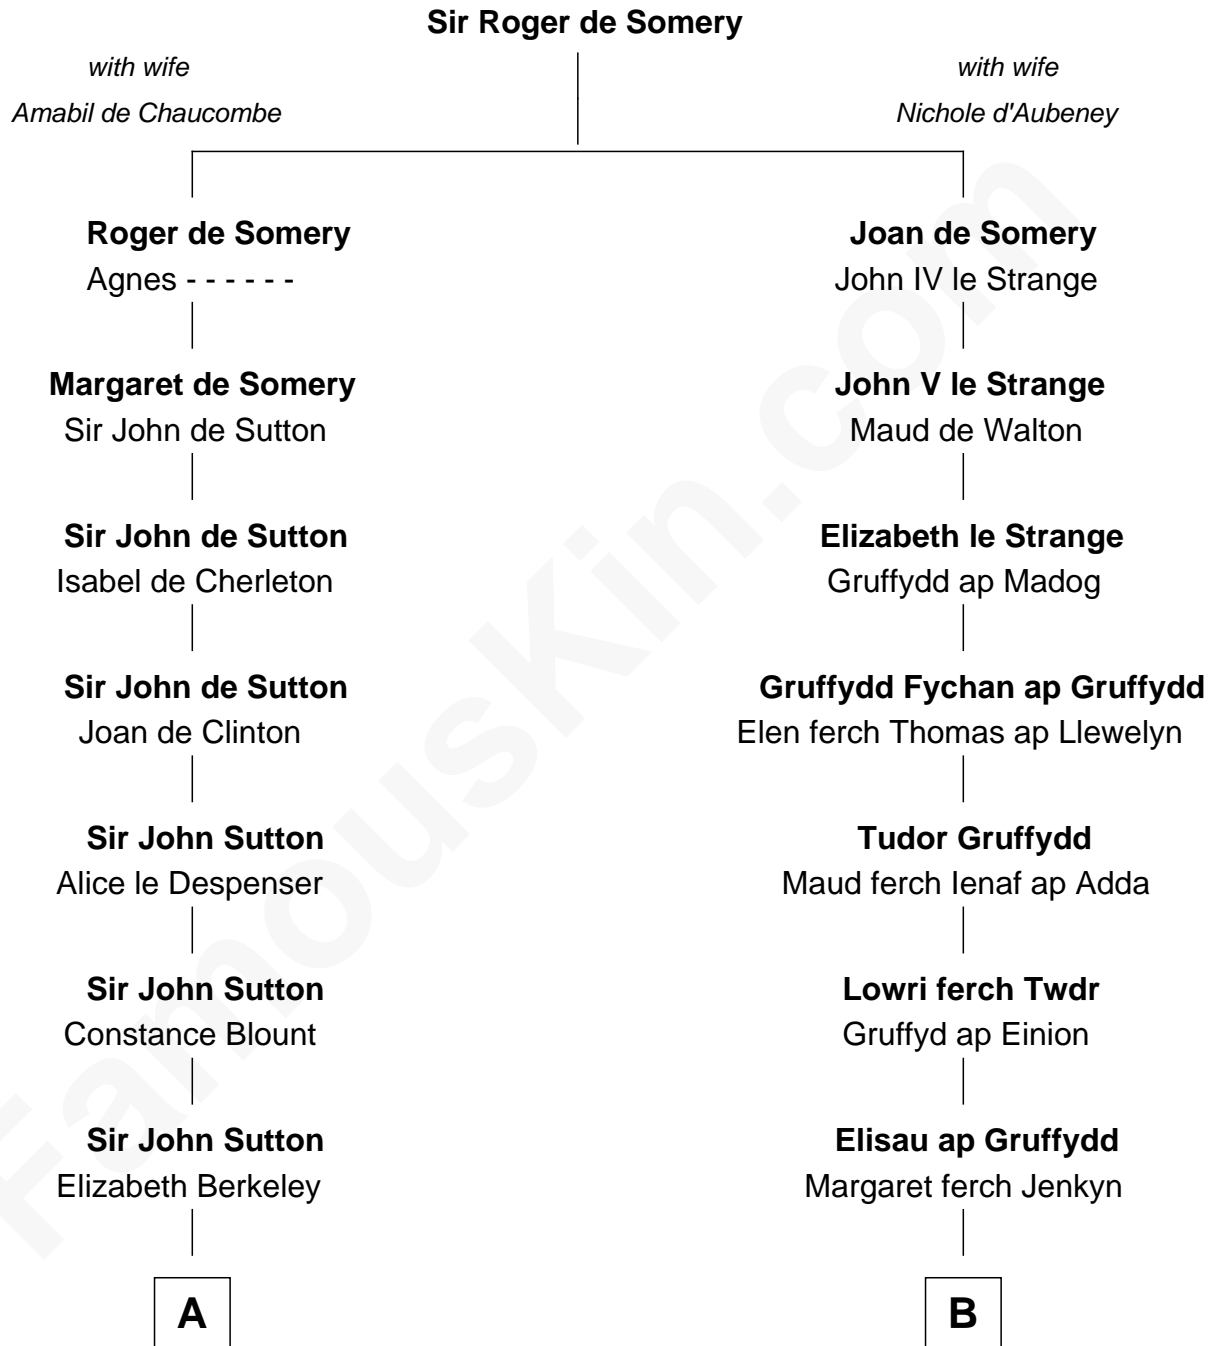

FamousKin.com Relationship Chart of

William Marsh Rice
Founder of Rice University

20th cousin of

Ernest Hemingway
Author of The Sun Also Rises

C

Hannah Holbrook

Urban Bates

Sarah Bates

David Rice

David Rice

Patty Hall

William Marsh Rice

Founder of Rice University

D

Allen Hemingway

Harriet Louisa Tyler