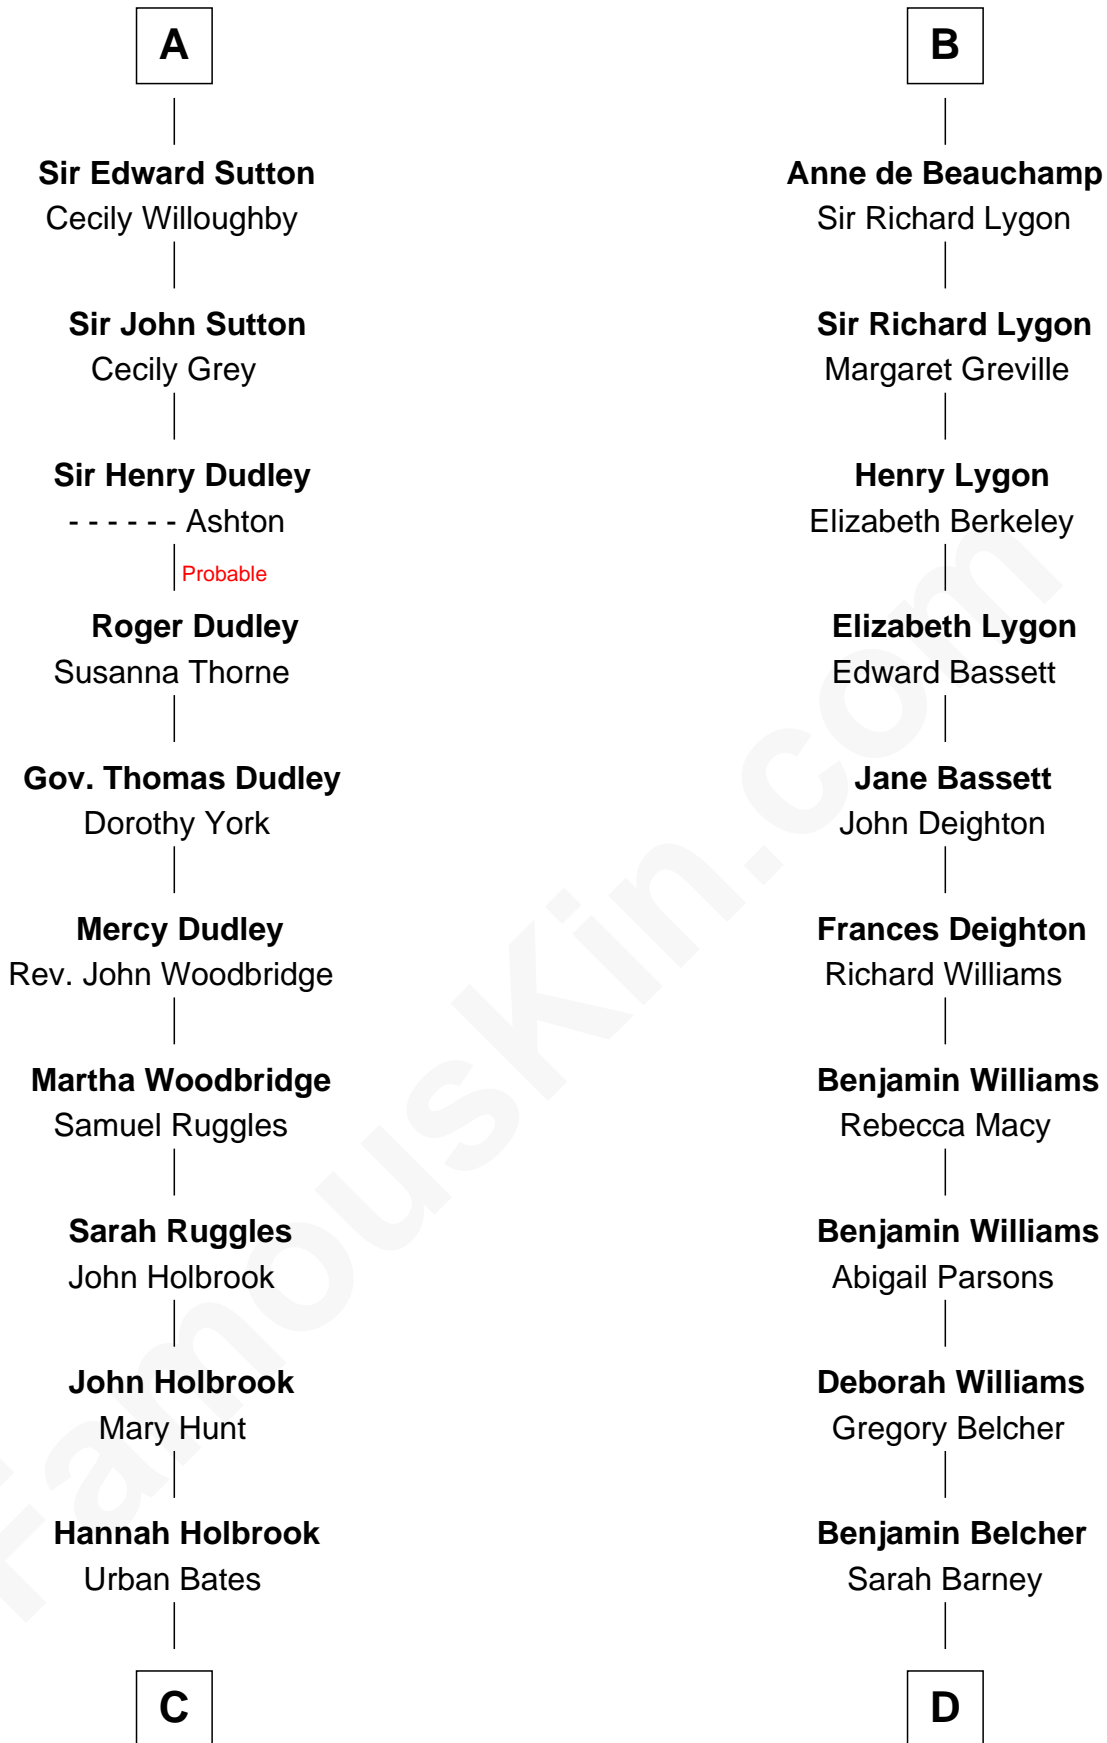

# FamousKin.com Relationship Chart of

**William Marsh Rice**

*Founder of Rice University*

19th cousin 1 time removed of

**General Douglas MacArthur**

*U.S. Army - World War II*

**Sir Hugh le Despencer**

Isabella de Beauchamp

Eleanor de Clare

**Sir Edward le Despencer**

Anne de Ferrers

**Edward Despencer**

Elizabeth Burghersh

**Margaret Despencer**

Robert de Ferrers

**Sir Edmund Ferrers**

Ellen Roche

**Margaret Ferrers**

John de Beauchamp

**Sir Richard de Beauchamp**

Elizabeth Stafford

**B**

**C**

**Sarah Bates**

David Rice

**David Rice**

Patty Hall

**William Marsh Rice**

*Founder of Rice University*

**D**

**Benjamin Barney Belcher**

Olive -----