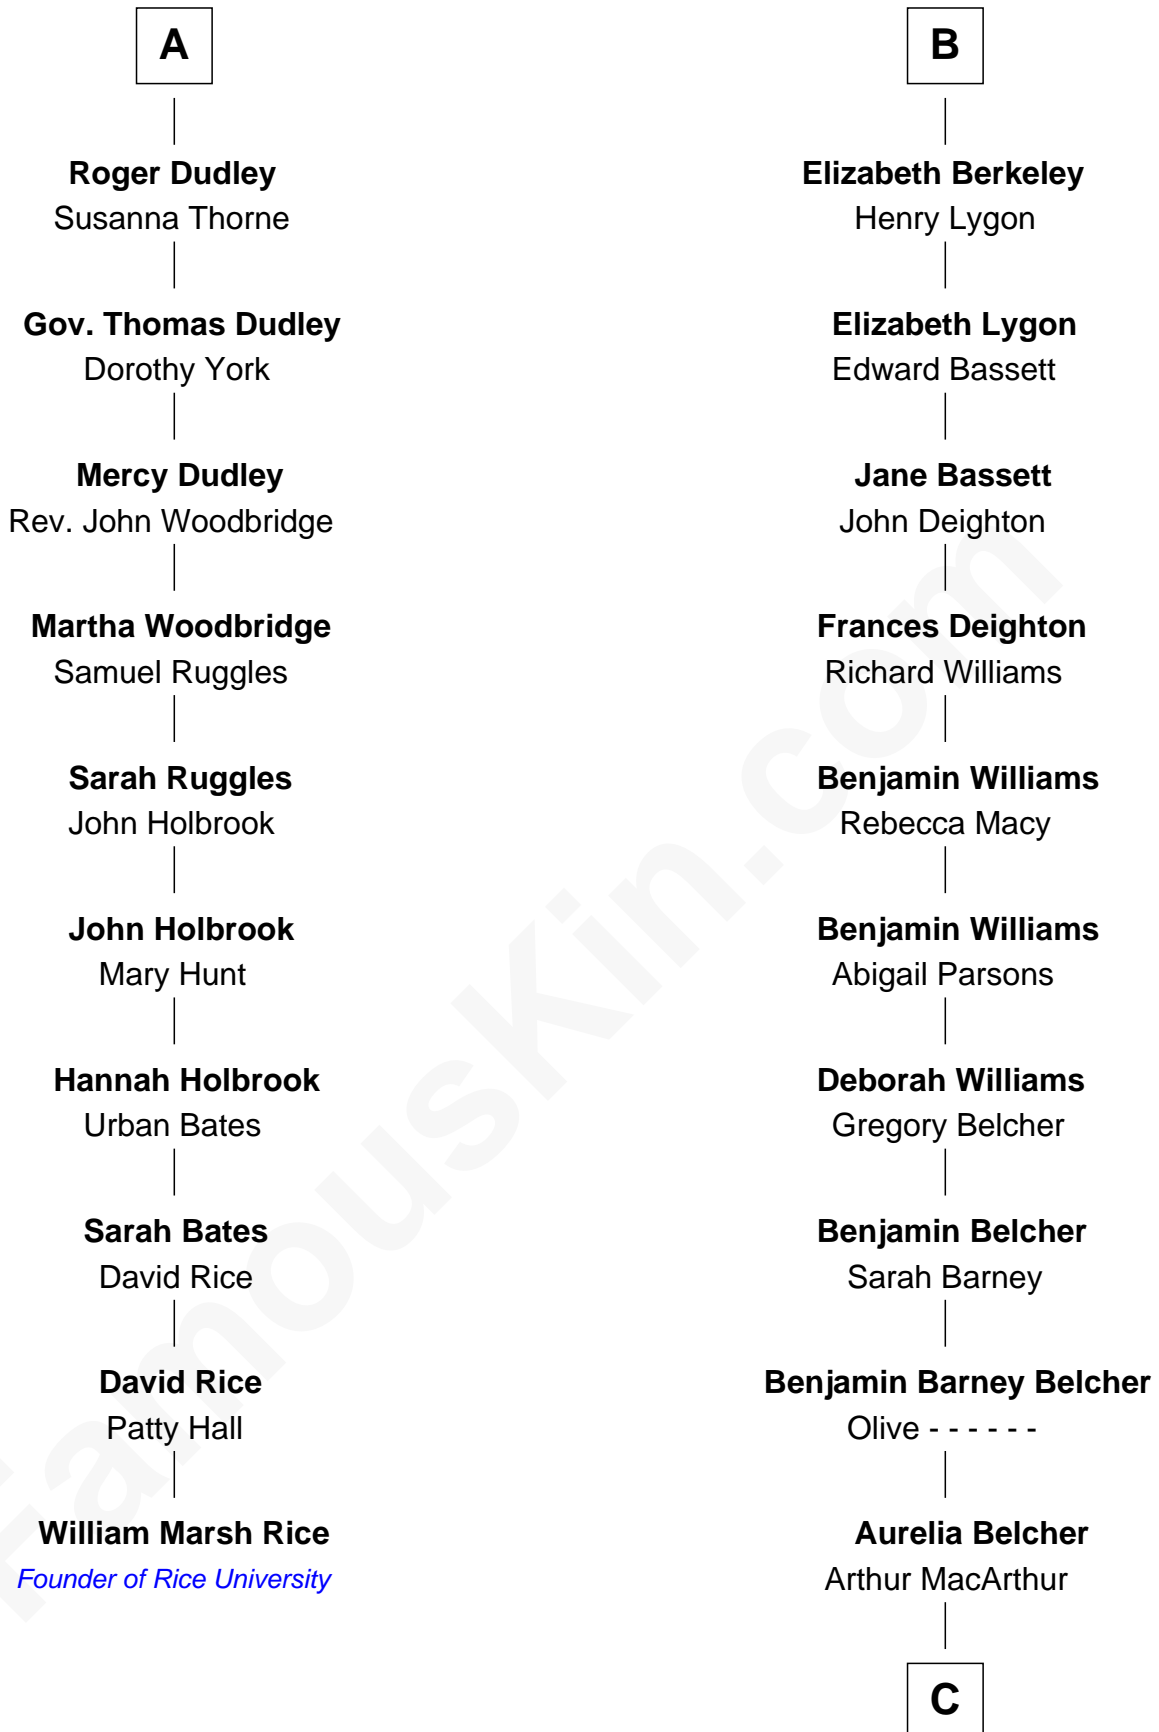

# FamousKin.com Relationship Chart of

**William Marsh Rice**

*Founder of Rice University*

16th cousin 2 times removed of

**General Douglas MacArthur**

*U.S. Army - World War II*

**Sir Maurice de Berkeley**

Eve la Zouche

**Sir Edward Sutton**

Cecily Willoughby

**Sir John Sutton**

Cecily Grey

**Sir Henry Dudley**

----- Ashton

Probable

**A**

**Maurice de Berkeley**

Margaret -----

**Thomas Berkeley**

Catherine Botetourte

**Maurice Berkeley**

Johanna Denham

**Maurice Berkeley**

Ellen Montfort

**Sir William Berkeley**

Anne Stafford

**Richard Berkeley**

Elizabeth Conningsby

**Sir John Berkeley**

Isabel Dennis

**B**

C