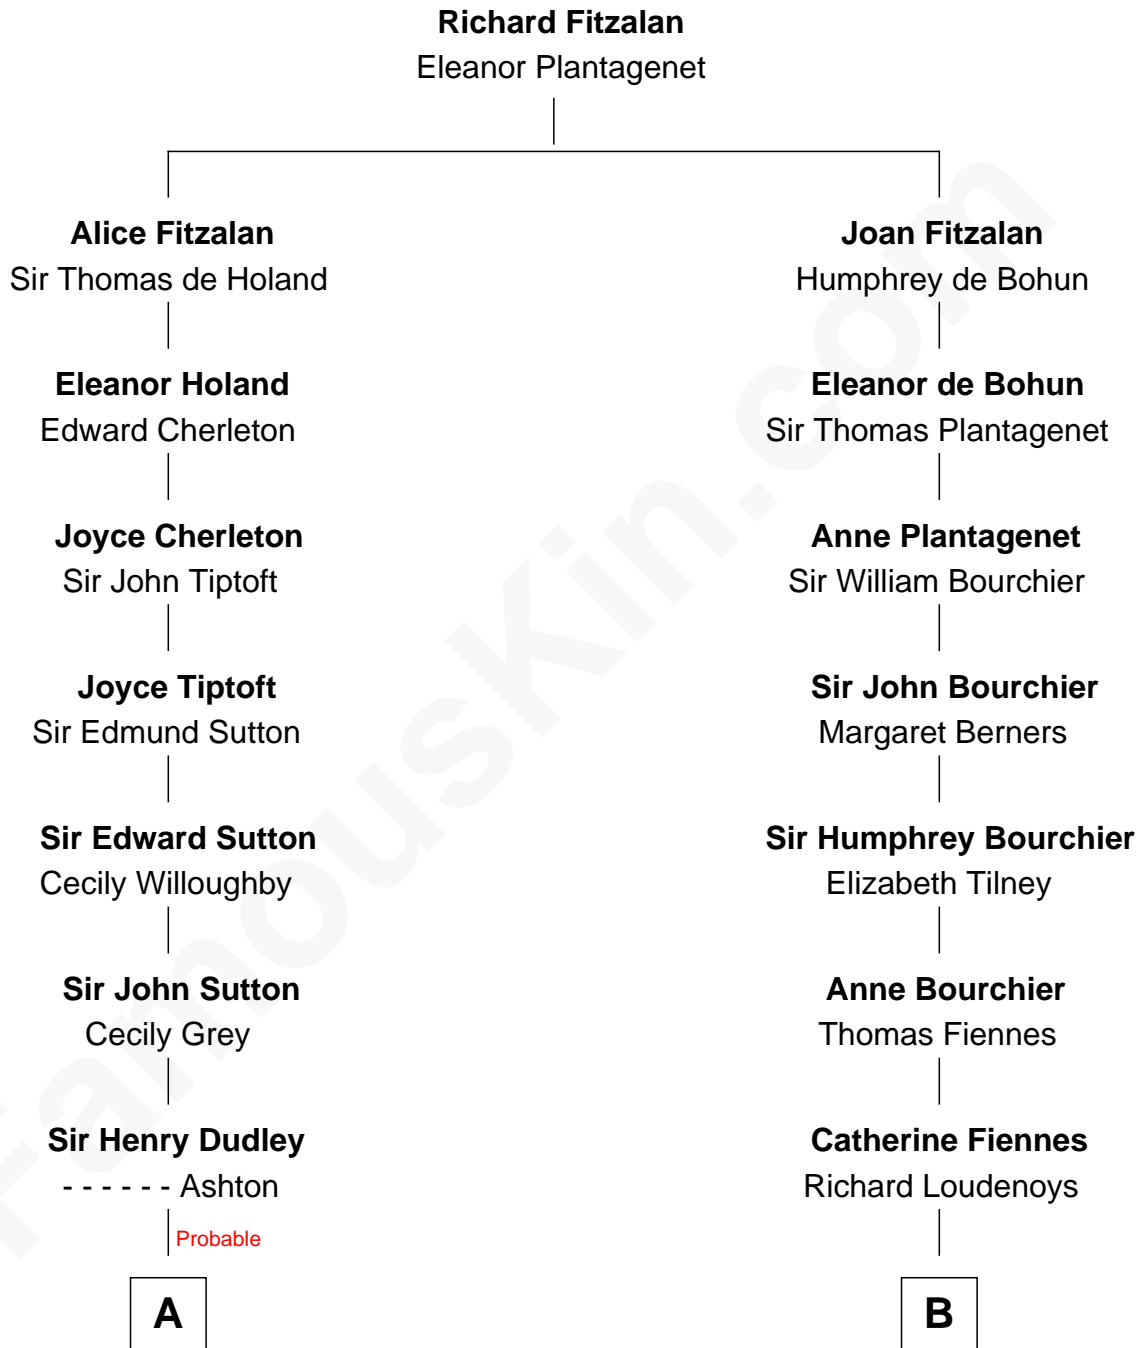

# FamousKin.com Relationship Chart of

**William Marsh Rice**  
*Founder of Rice University*

16th cousin 3 times removed of

**Frank Lloyd Wright**  
*American Architect*

**C**

Rev. David Wright

Abigail Goddard

William Carey Wright

Anna Lloyd Jones

Frank Lloyd Wright

*American Architect*

FamousKin.com