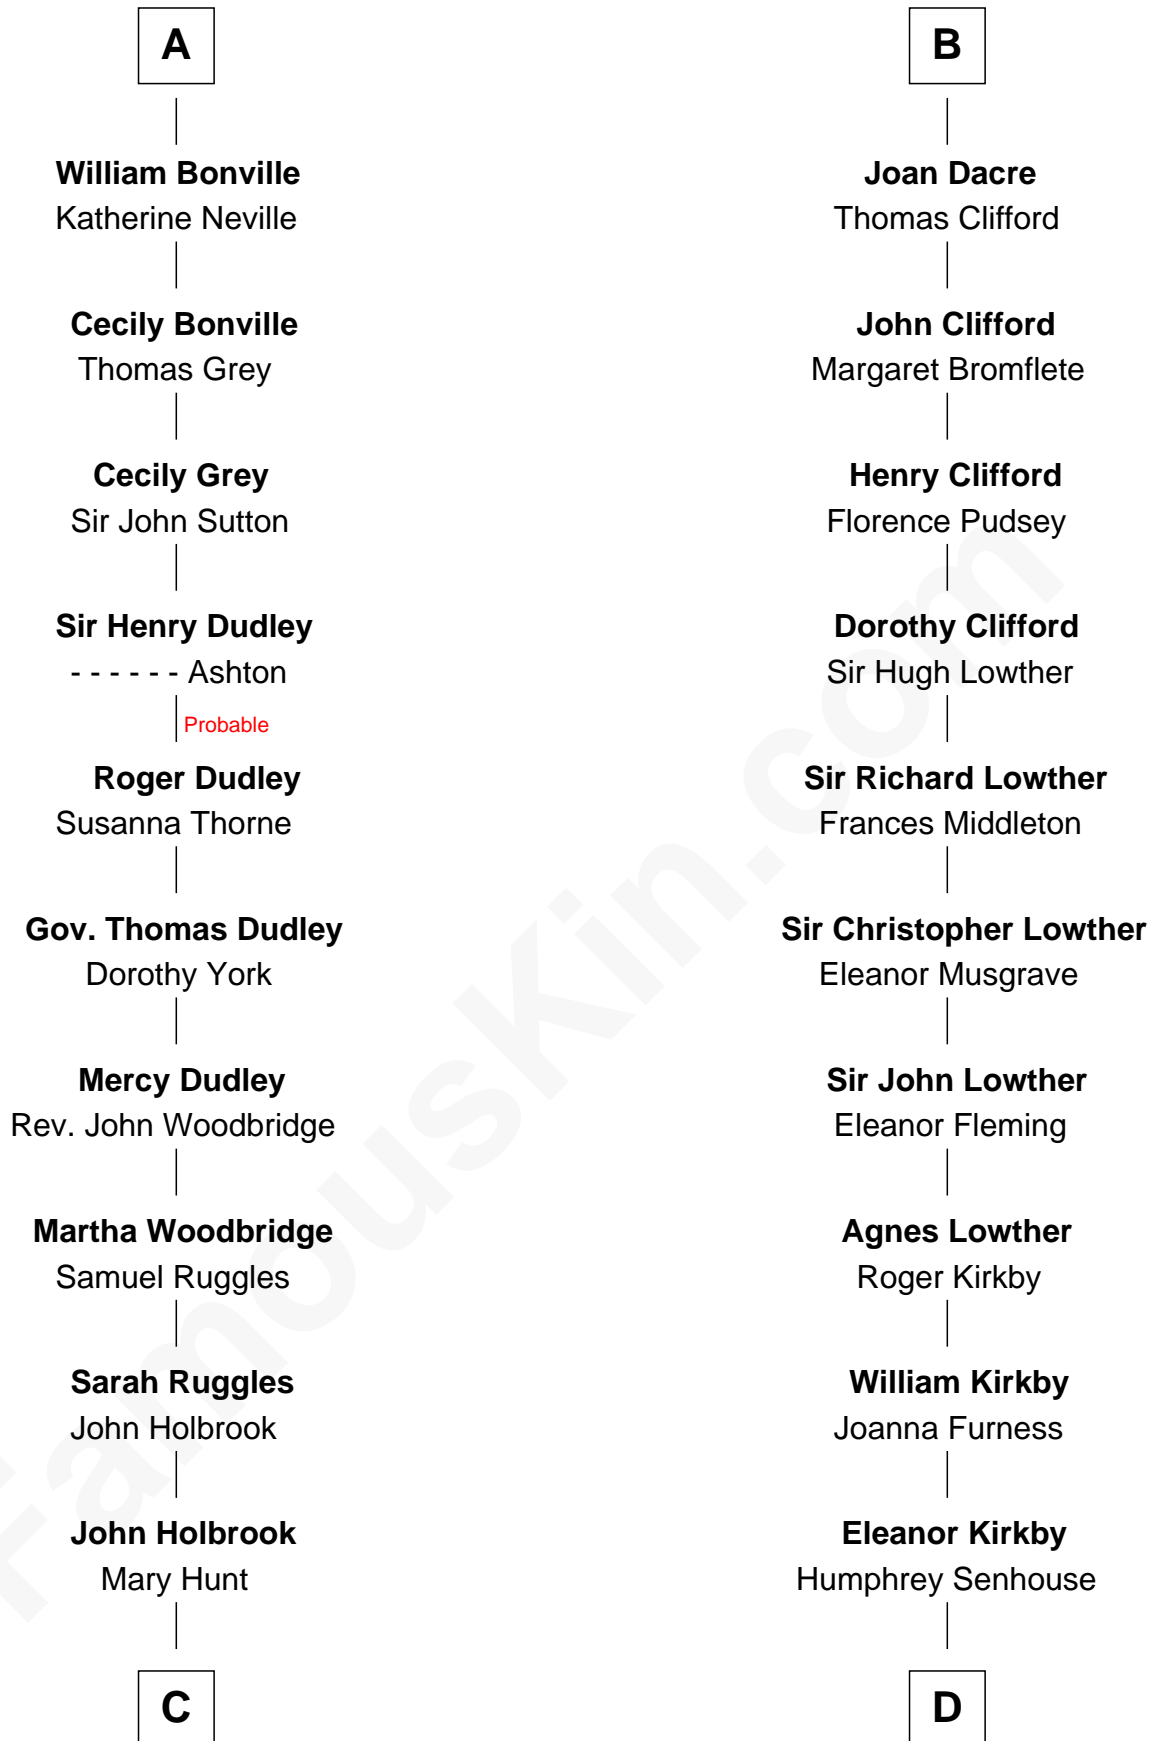

FamousKin.com Relationship Chart of

William Marsh Rice

Founder of Rice University

19th cousin 1 time removed of

Fletcher Christian

Leader of the mutiny on the Bounty

Sir Humphrey de Bohun

Maud of Eu

Founder of Rice University

D

Bridget Senhouse

John Christian

Charles Christian

Anne Dixon

Fletcher Christian

Leader of the mutiny on the Bounty