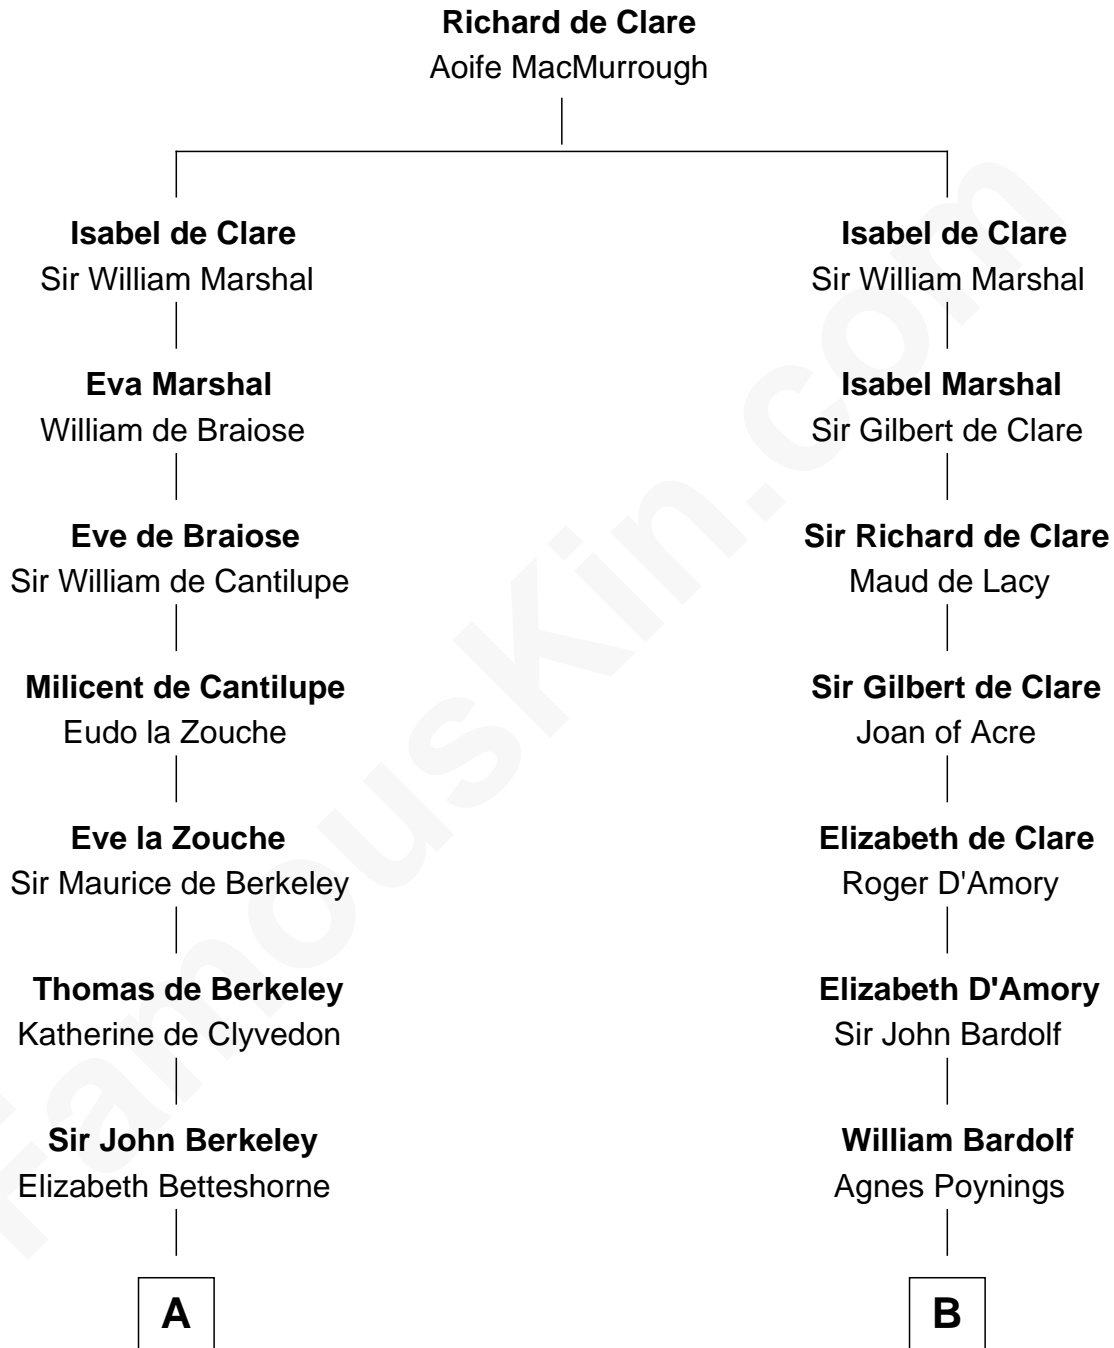

FamousKin.com Relationship Chart of

William Marsh Rice

Founder of Rice University

19th cousin 2 times removed of

Fletcher Christian

Leader of the mutiny on the Bounty

THE "BOUNTY" AT SEASIDE

C