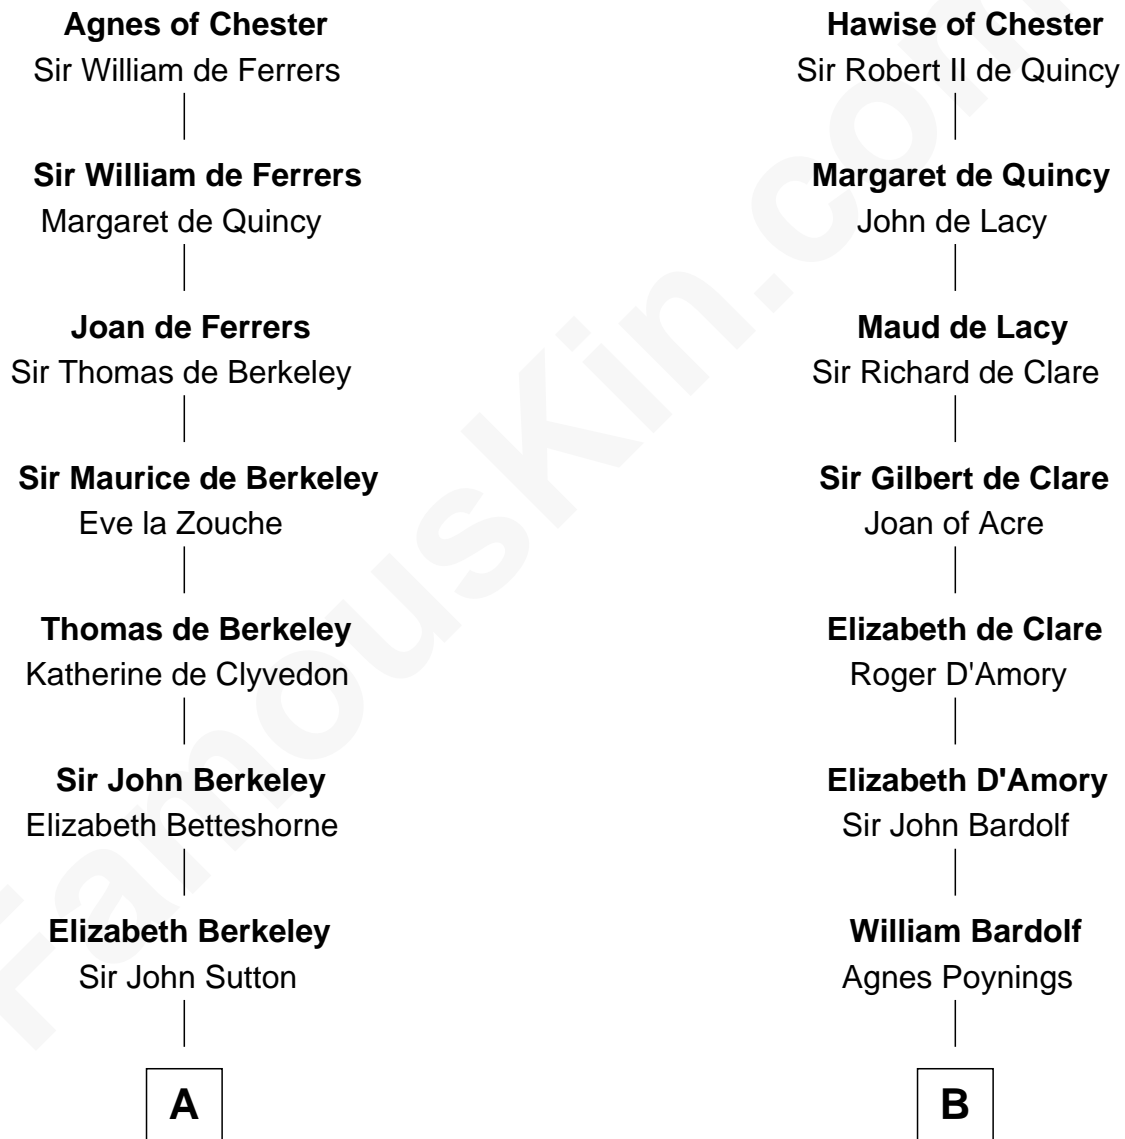

FamousKin.com Relationship Chart of

William Marsh Rice

Founder of Rice University

19th cousin 1 time removed of

Fletcher Christian

Leader of the mutiny on the Bounty

Bertrade de Montfort

Hugh de Kevelioc

C

Hannah Holbrook

Urban Bates

Sarah Bates

David Rice

David Rice

Patty Hall

William Marsh Rice

Founder of Rice University

D

Bridget Senhouse

John Christian

Charles Christian

Anne Dixon

Fletcher Christian

Leader of the mutiny on the Bounty