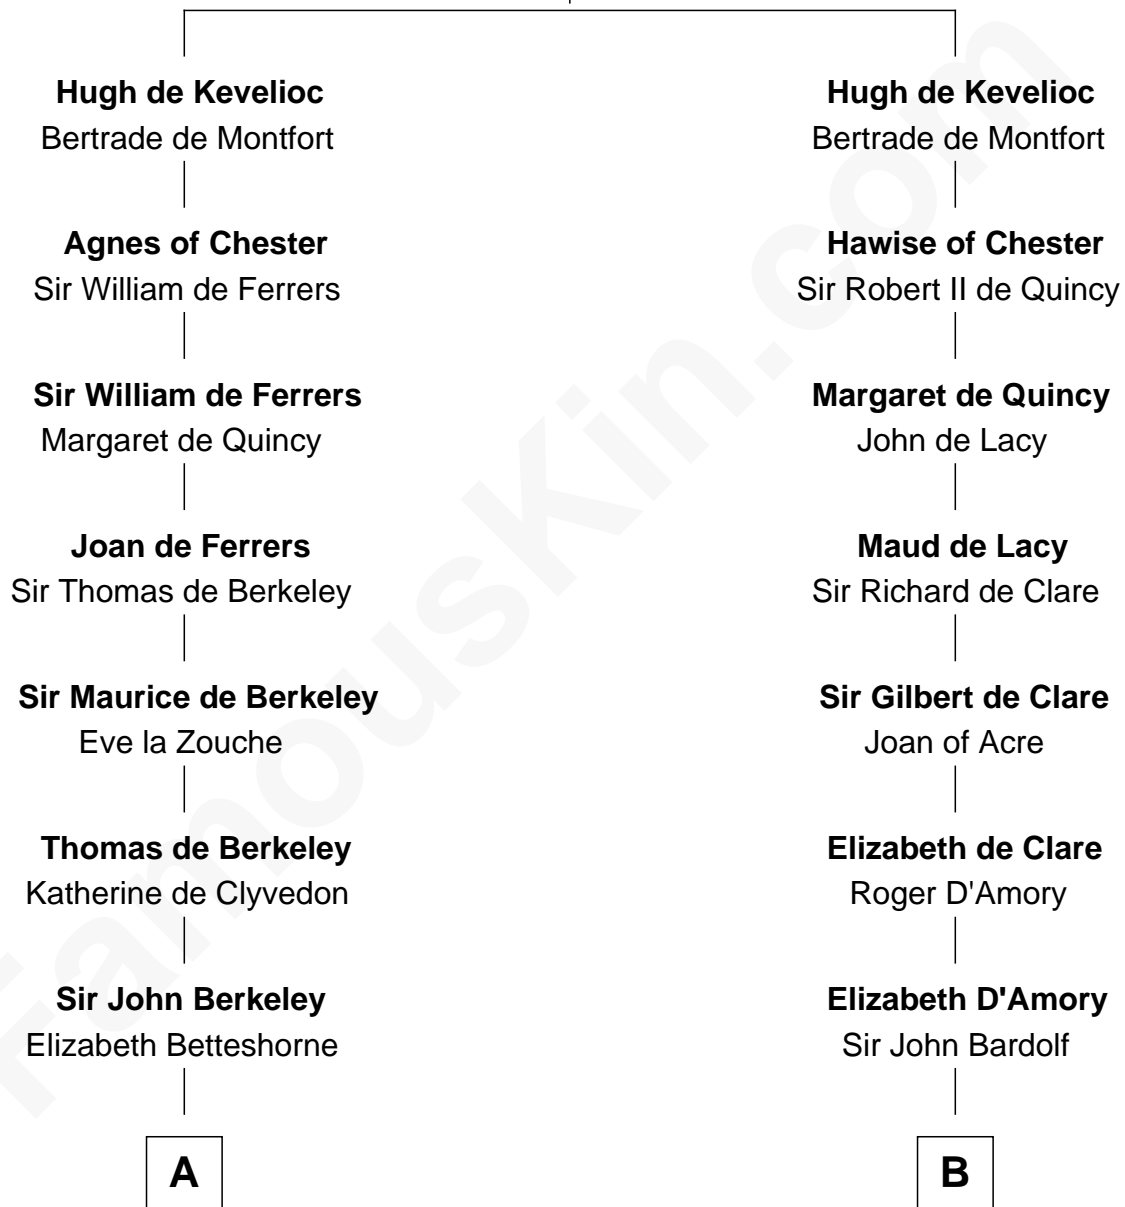

# FamousKin.com Relationship Chart of

**William Marsh Rice**

*Founder of Rice University*

20th cousin 1 time removed of

**Fletcher Christian**

*Leader of the mutiny on the Bounty*

**Sir Ranulf de Gernons**

Maud of Gloucester

**C**

**John Holbrook**

Mary Hunt

**Hannah Holbrook**

Urban Bates

**Sarah Bates**

David Rice

**David Rice**

Patty Hall

**William Marsh Rice**

*Founder of Rice University*

**D**

**Humphrey Senhouse**

Eleanor Kirkby

**Bridget Senhouse**

John Christian

**Charles Christian**

Anne Dixon

**Fletcher Christian**

*Leader of the mutiny on the Bounty*