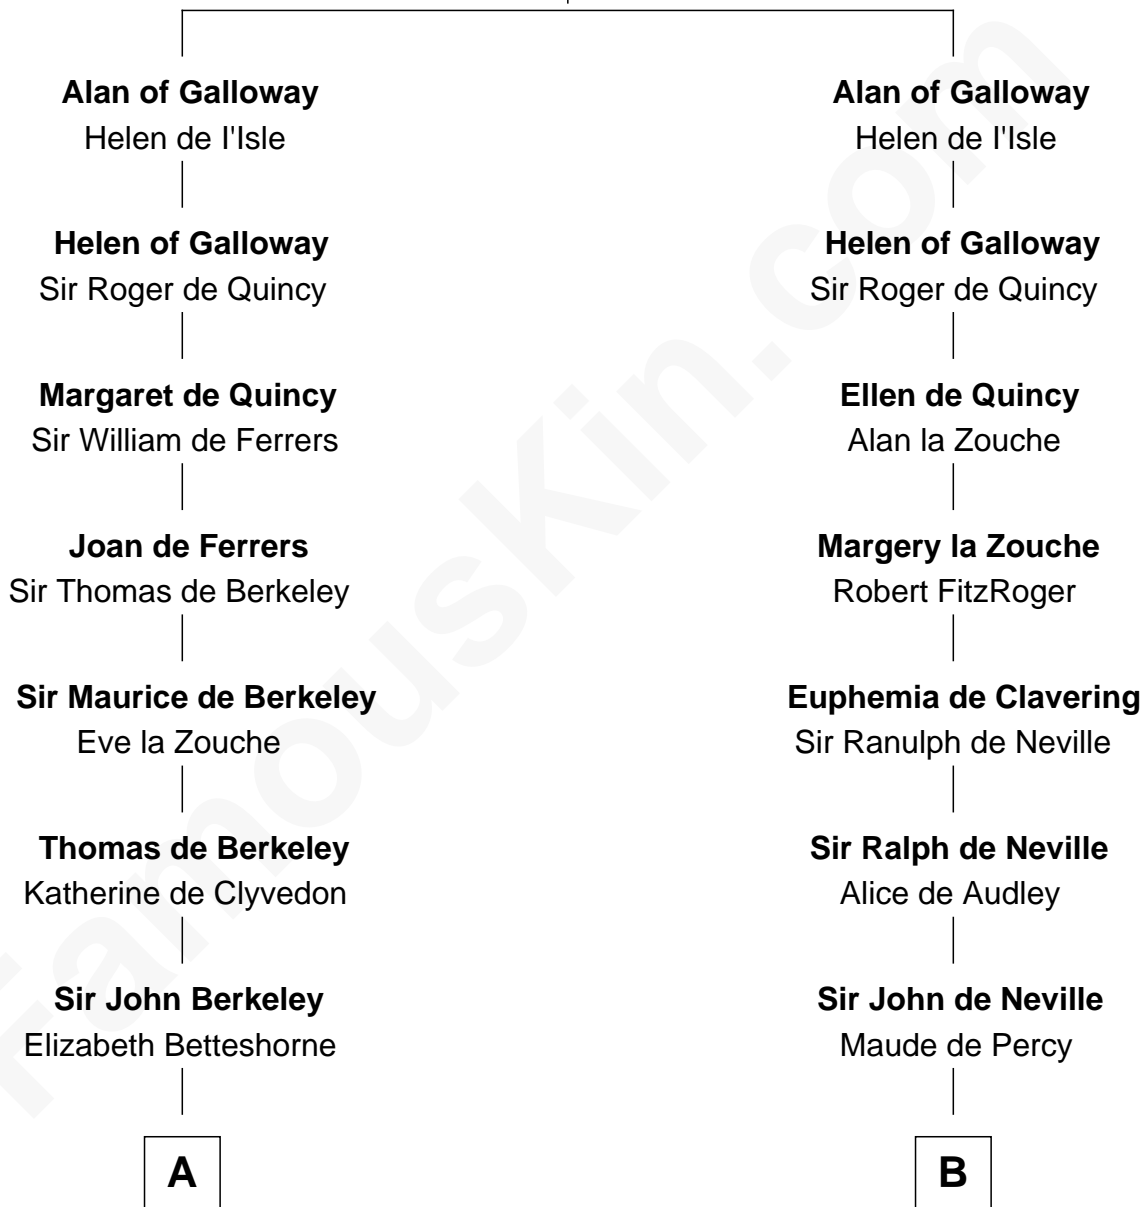

FamousKin.com Relationship Chart of

William Marsh Rice

Founder of Rice University

20th cousin 1 time removed of

Fletcher Christian

Leader of the mutiny on the Bounty

Roland of Galloway

Helena de Morville

C

John Holbrook

Mary Hunt

Hannah Holbrook

Urban Bates

Sarah Bates

David Rice

David Rice

Charles Christian

Anne Dixon

Fletcher Christian

Leader of the mutiny on the Bounty