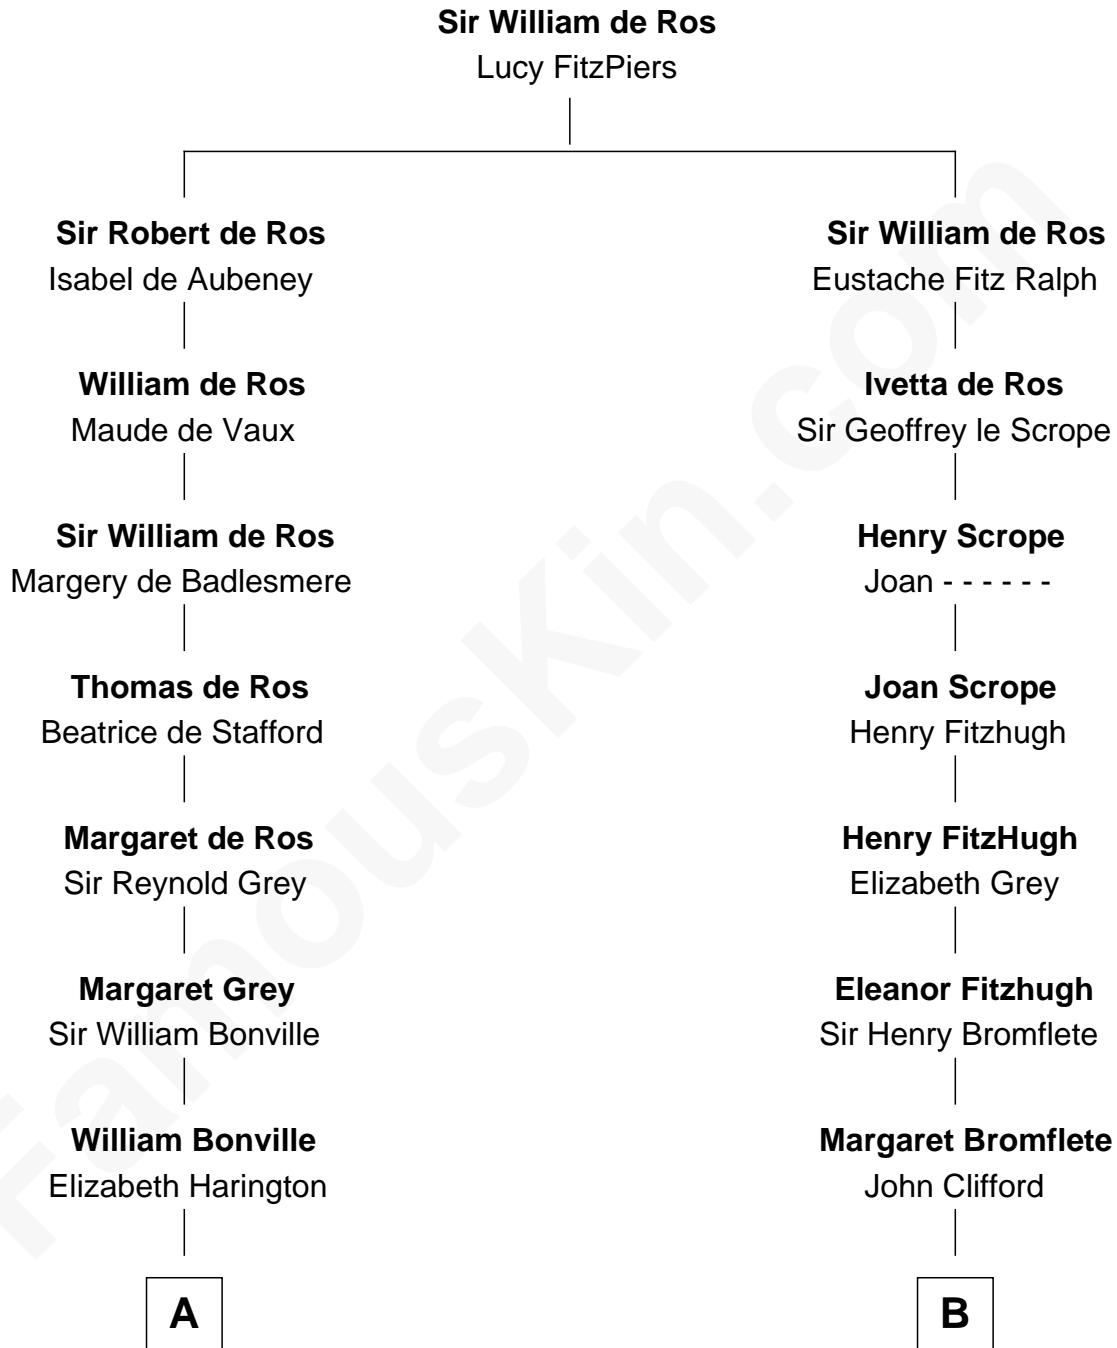

# FamousKin.com Relationship Chart of

**William Marsh Rice**

*Founder of Rice University*

17th cousin 3 times removed of

**Fletcher Christian**

*Leader of the mutiny on the Bounty*

THE "BOUNTY" AT OAHU

**C**

—  
**Hannah Holbrook**

Urban Bates

—  
**Sarah Bates**

David Rice

—  
**David Rice**

Patty Hall

—  
**William Marsh Rice**

*Founder of Rice University*