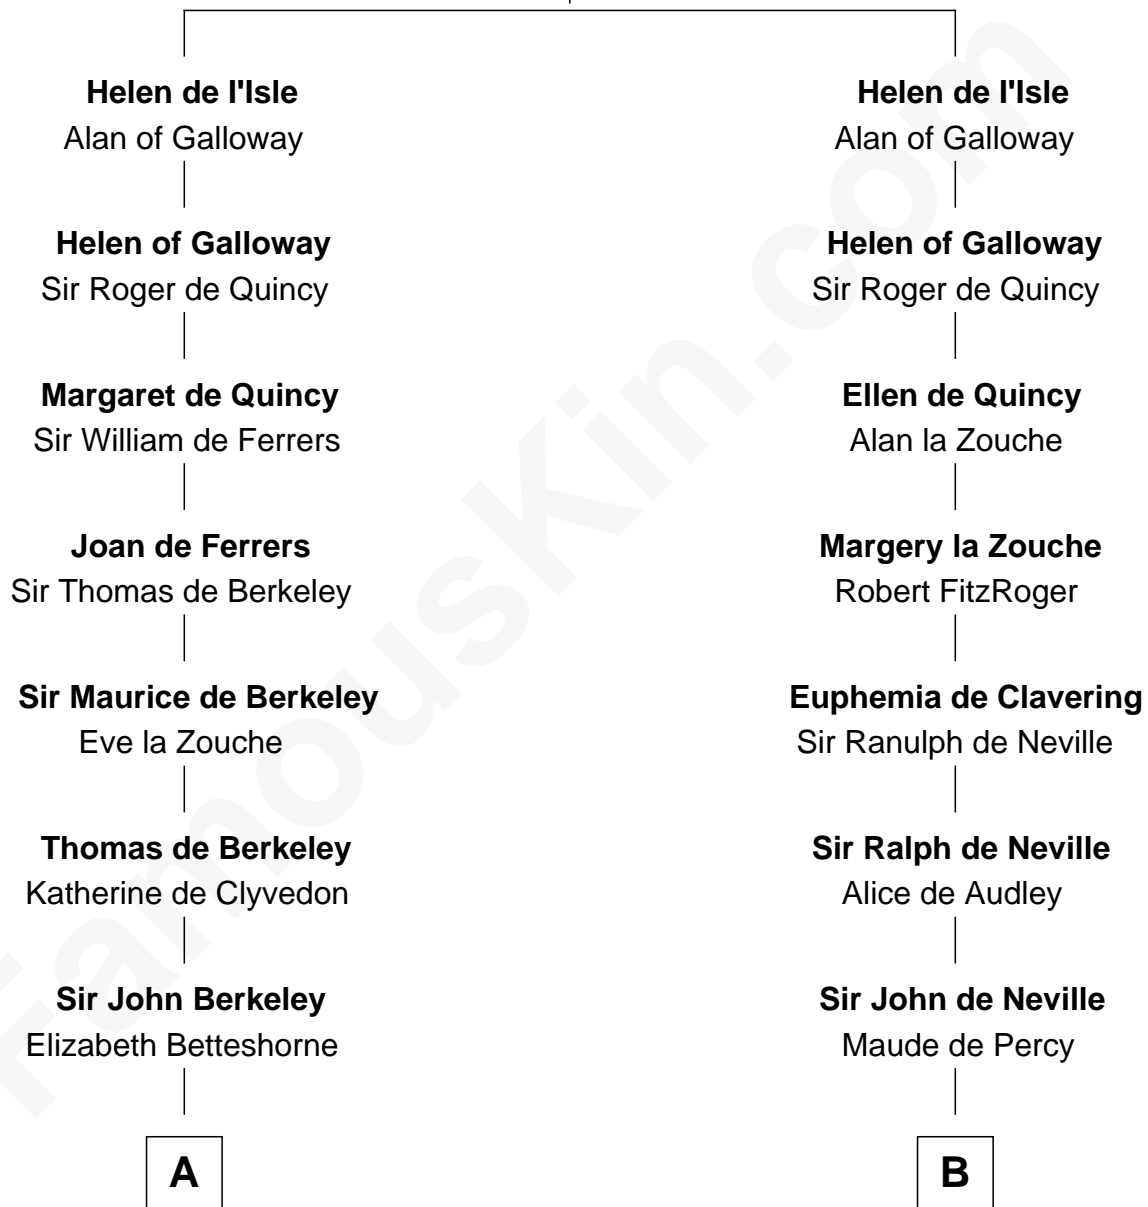

# FamousKin.com Relationship Chart of

**William Marsh Rice**

*Founder of Rice University*

20th cousin 1 time removed of

**Fletcher Christian**

*Leader of the mutiny on the Bounty*

**Reginald de l'Isle**

Fonia of Moray

**C**

**John Holbrook**

Mary Hunt

**Hannah Holbrook**

Urban Bates

**Sarah Bates**

David Rice

**David Rice**

Patty Hall

**William Marsh Rice**

*Founder of Rice University*

**D**

**Eleanor Kirkby**

Humphrey Senhouse

**Bridget Senhouse**

John Christian

**Charles Christian**

Anne Dixon

**Fletcher Christian**

*Leader of the mutiny on the Bounty*