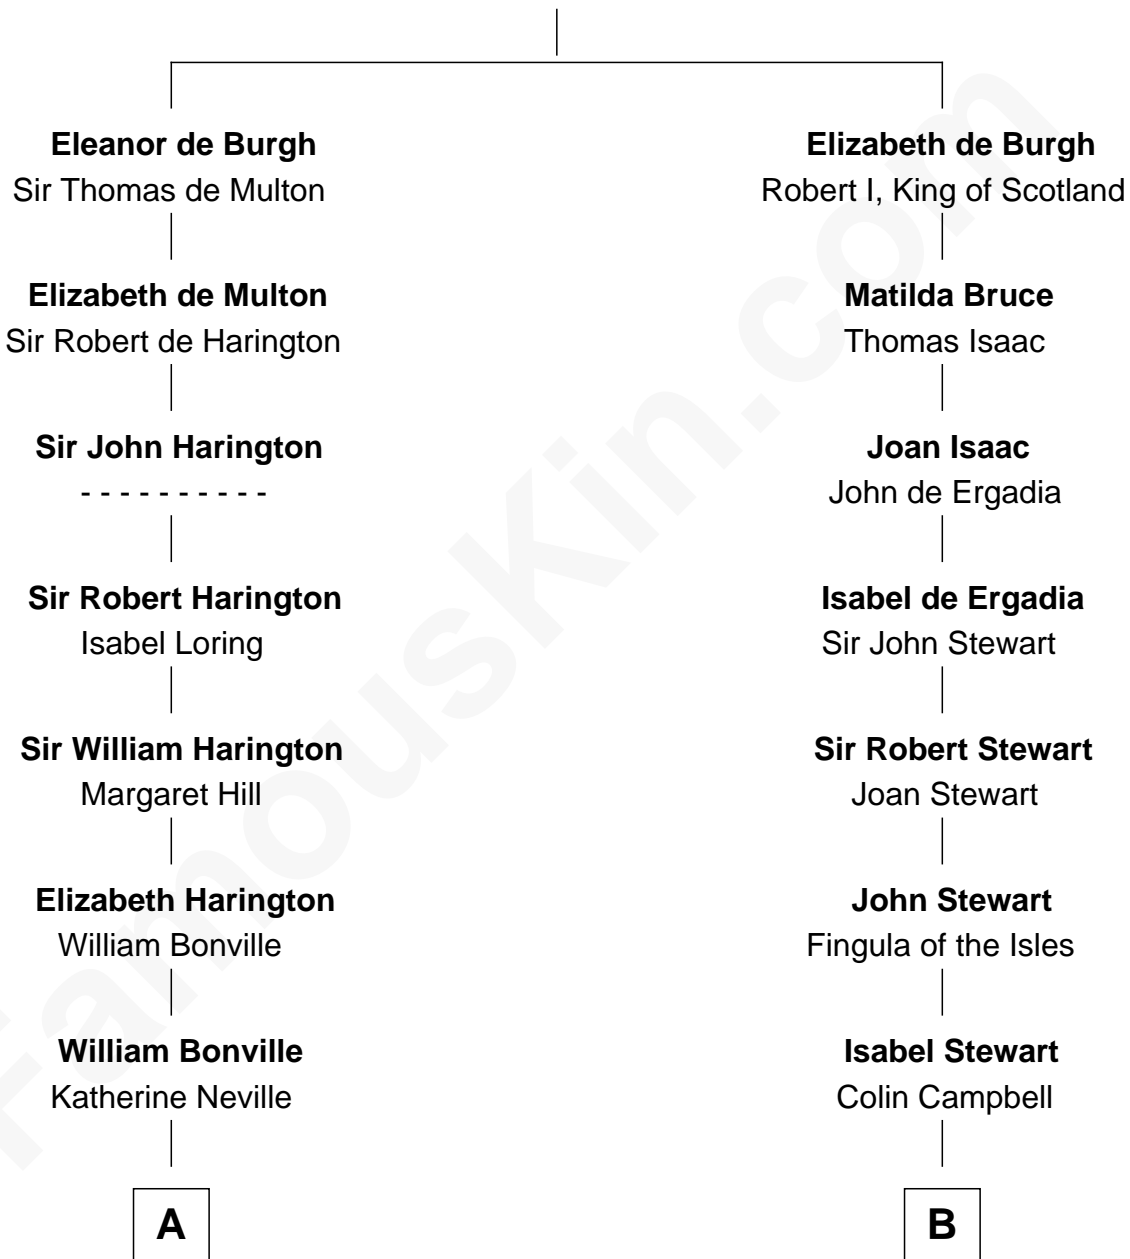

FamousKin.com Relationship Chart of

William Marsh Rice

Founder of Rice University

19th cousin 1 time removed of

Johnny Mercer

Songwriter and Co-Founder of Capitol Records

Sir Richard de Burgh

Margaret - - - - -

C

Sarah Bates

David Rice

David Rice

Patty Hall

William Marsh Rice

Founder of Rice University

D