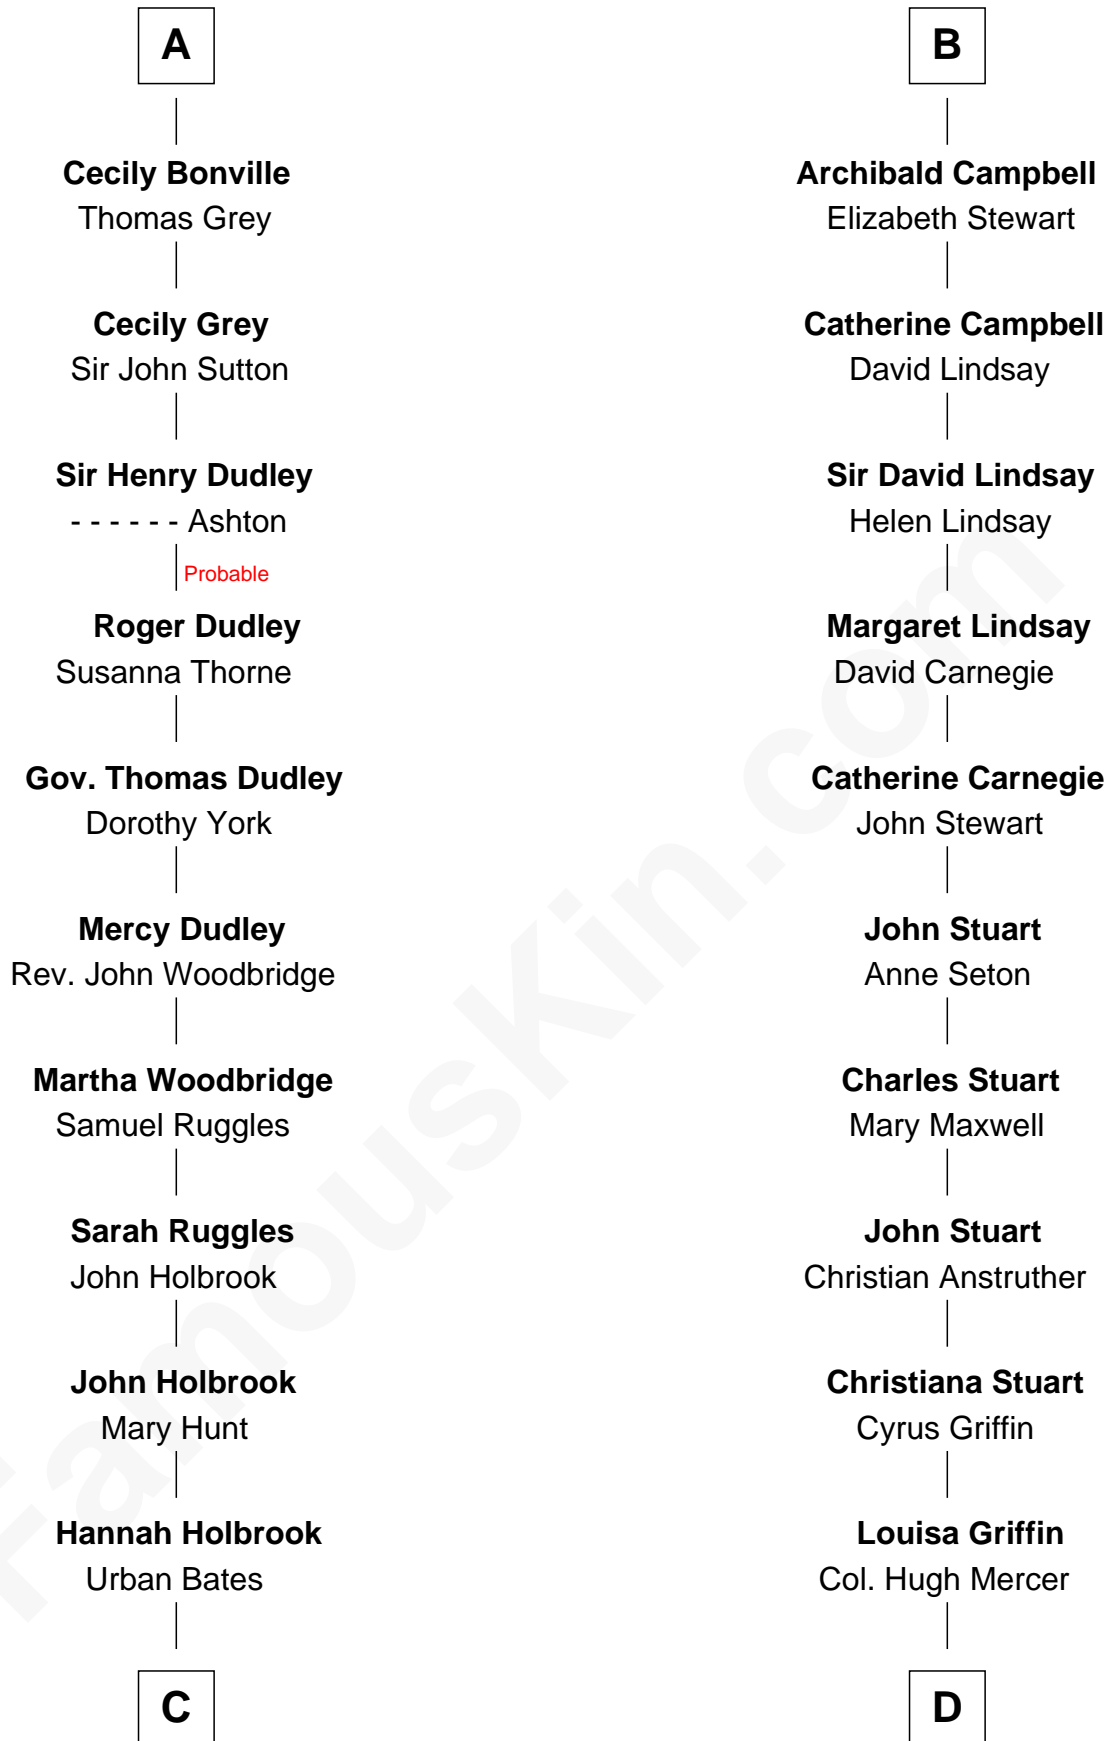

FamousKin.com Relationship Chart of

William Marsh Rice

Founder of Rice University

19th cousin 1 time removed of

Johnny Mercer

Songwriter and Co-Founder of Capitol Records

Sir Richard de Burgh

Margaret - - - - -

C

Sarah Bates

David Rice

David Rice

Patty Hall

William Marsh Rice

Founder of Rice University

D